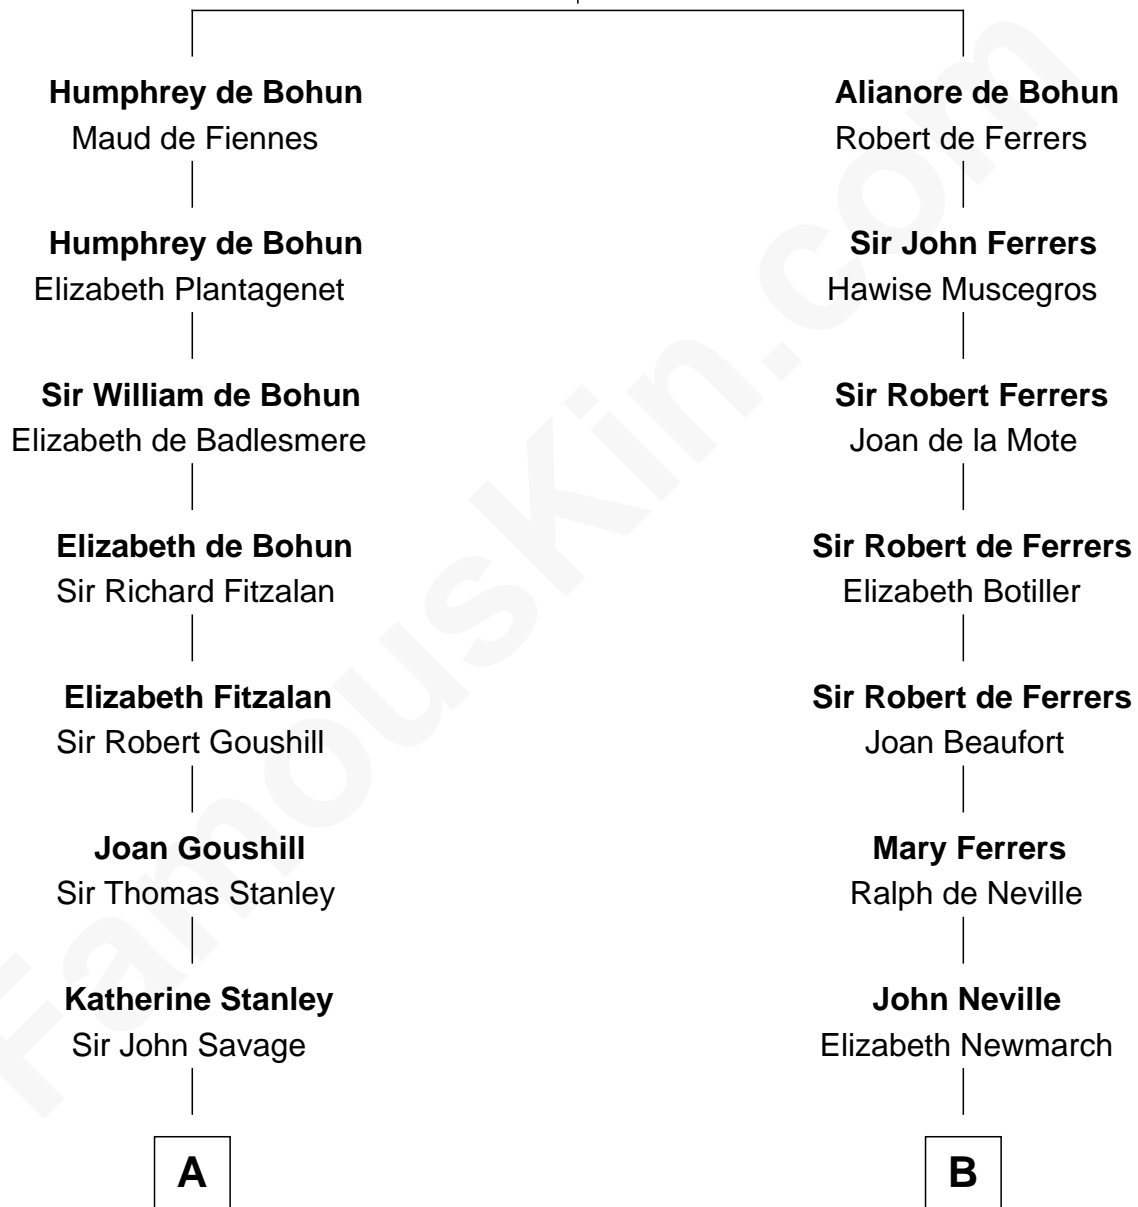

FamousKin.com Relationship Chart of

Adlai Stevenson II

31st Governor of Illinois

17th cousin 4 times removed of

George Washington

1st U.S. President

Sir Humphrey de Bohun

Eleanor de Braiose

C

—
Thomas Walker Frye
Elizabeth Speed Smith

—
Mary Peachy Frye
Rev. Lewis Warner Green

—
Letitia Green
Adlai Ewing Stevenson

—
Lewis Green Stevenson
Helen Louise Davis

—
Adlai Stevenson II
31st Governor of Illinois