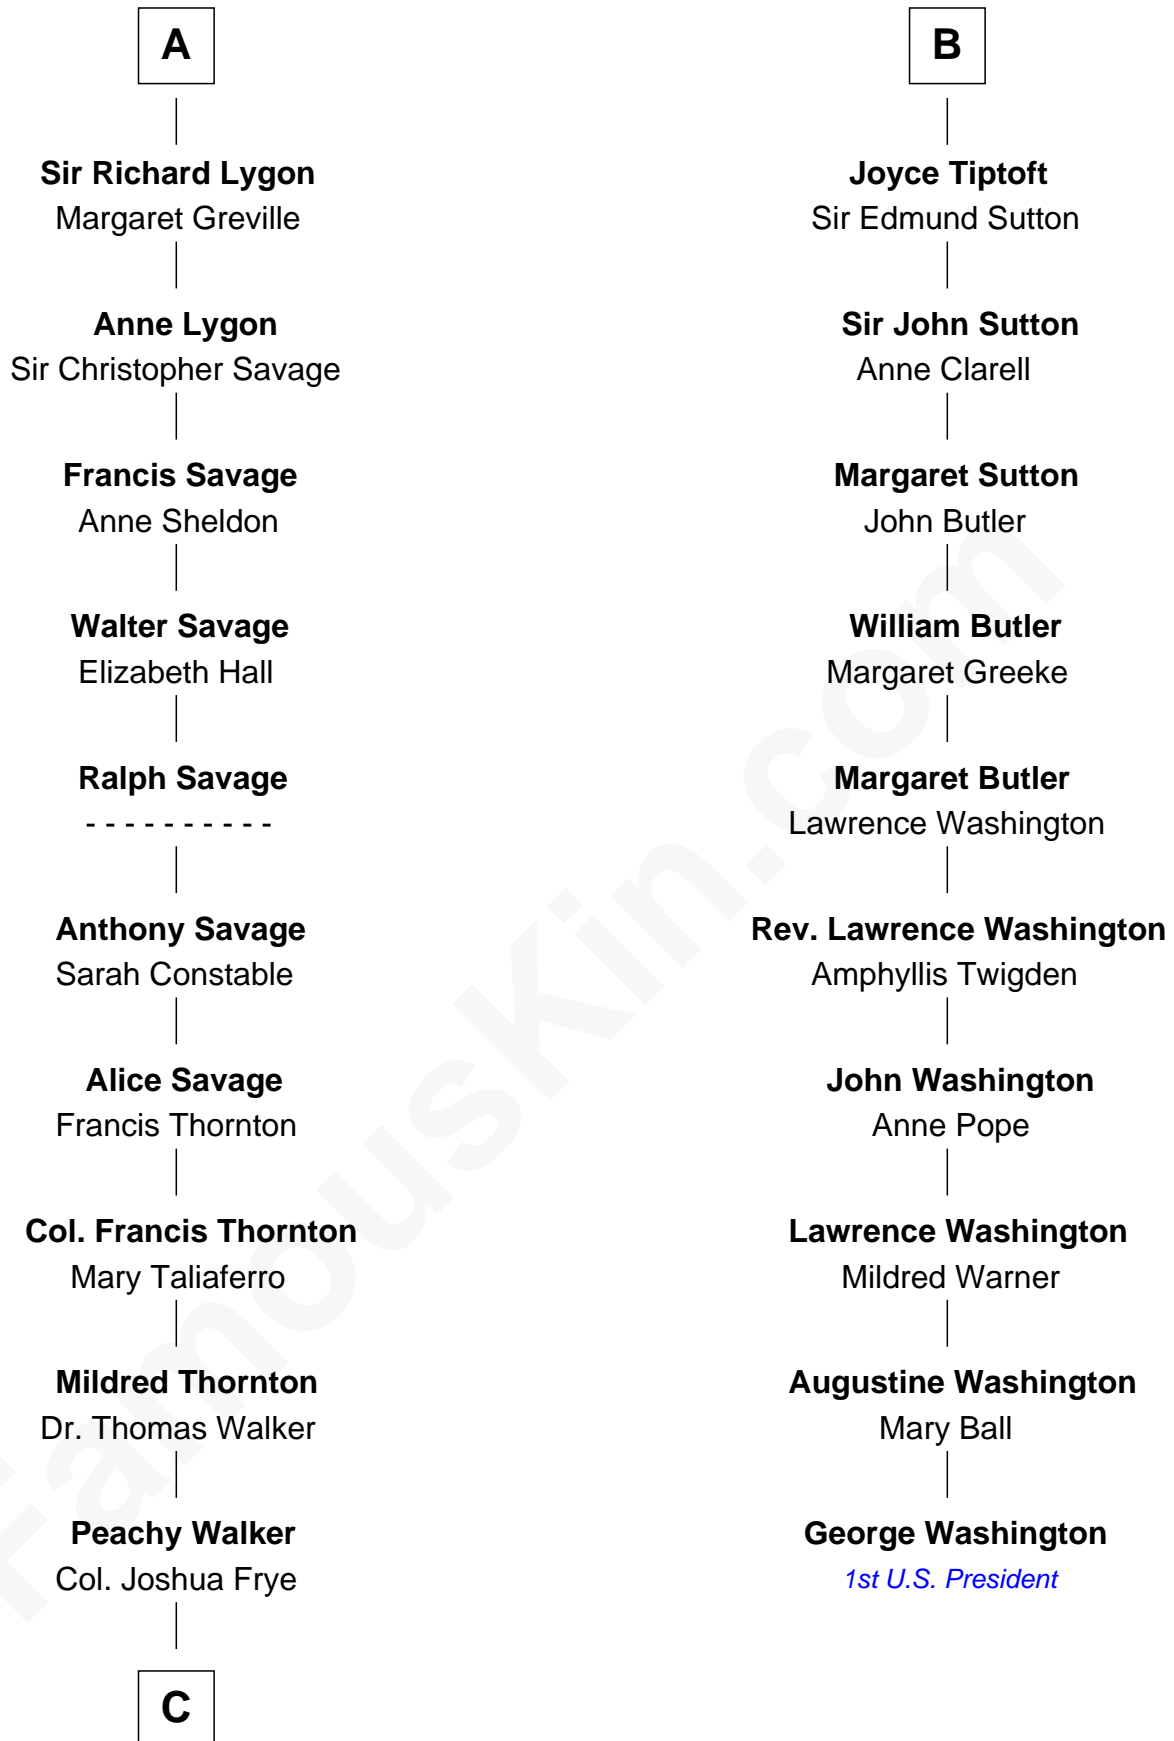

FamousKin.com Relationship Chart of

Adlai Stevenson II

31st Governor of Illinois

16th cousin 5 times removed of

George Washington

1st U.S. President

Sir William de Beauchamp

Isabel Mauduit

Maud FitzJohn

Isabella de Beauchamp

Sir Patrick de Chaworth

Maud de Chaworth

Henry Plantagenet

Eleanor Plantagenet

Richard Fitzalan

Alice Fitzalan

Sir Thomas de Holand

Eleanor Holand

Edward Cherleton

Joyce Cherleton

Sir John Tiptoft

B

C

—
Thomas Walker Frye
Elizabeth Speed Smith

—
Mary Peachy Frye
Rev. Lewis Warner Green

—
Letitia Green
Adlai Ewing Stevenson

—
Lewis Green Stevenson
Helen Louise Davis

—
Adlai Stevenson II
31st Governor of Illinois