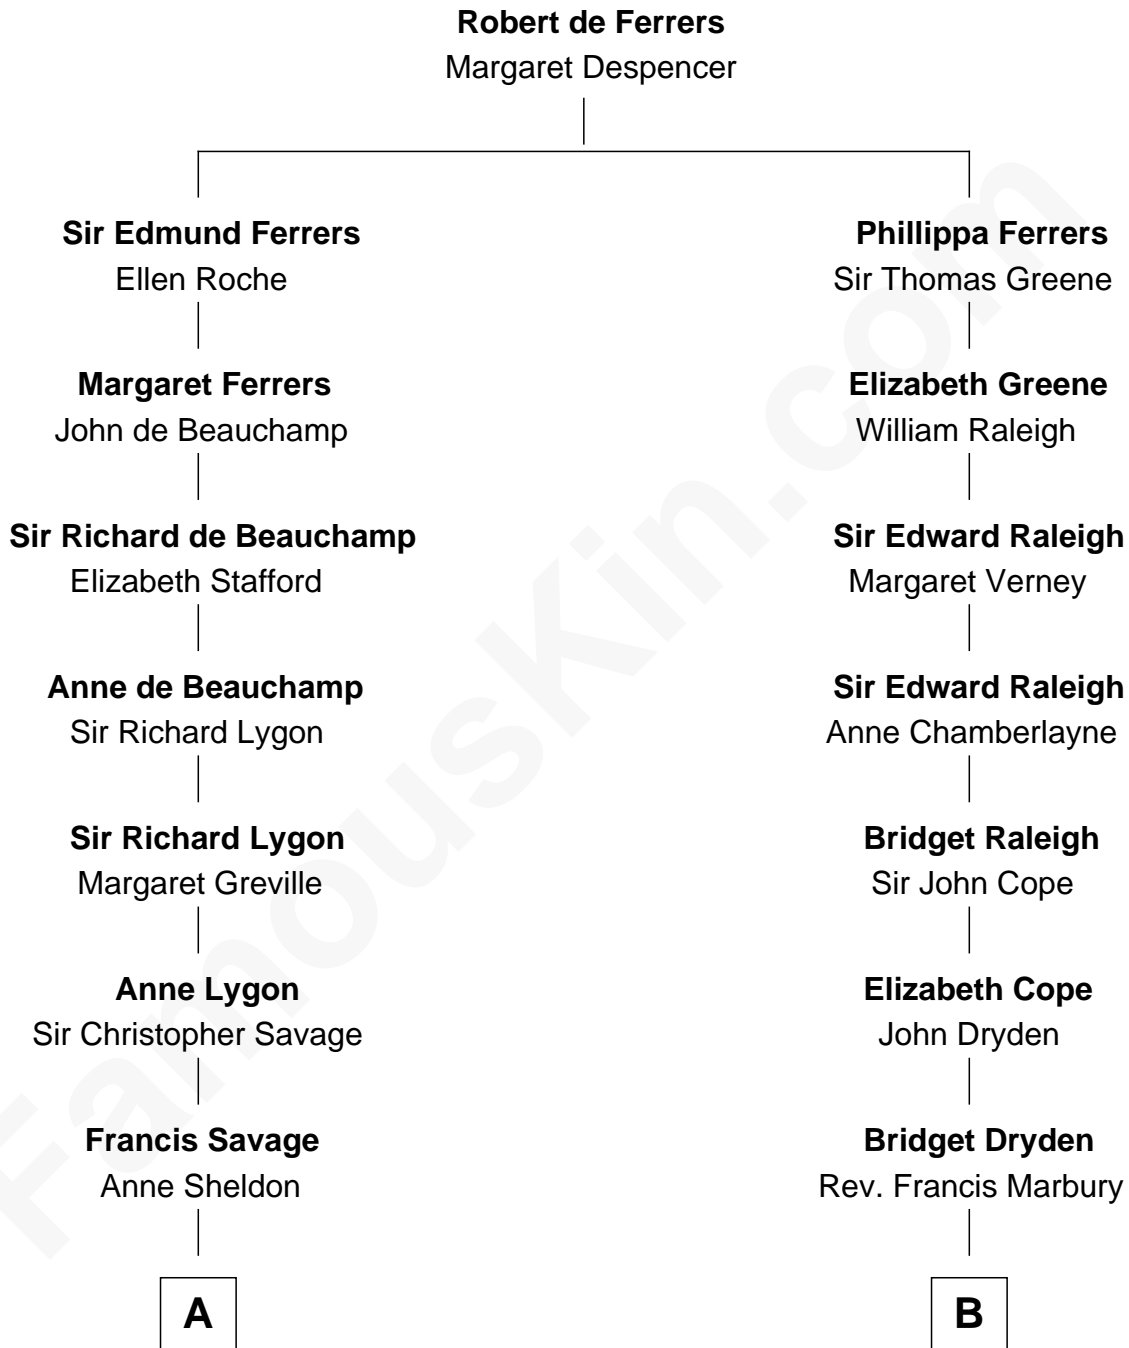

# FamousKin.com Relationship Chart of

**Adlai Stevenson II**

*31st Governor of Illinois*

15th cousin 3 times removed of

**Hetty Green**

*"The Witch of Wall Street"*

**C**

—  
**Lewis Green Stevenson**

Helen Louise Davis

—  
**Adlai Stevenson II**

*31st Governor of Illinois*

FamousKin.com