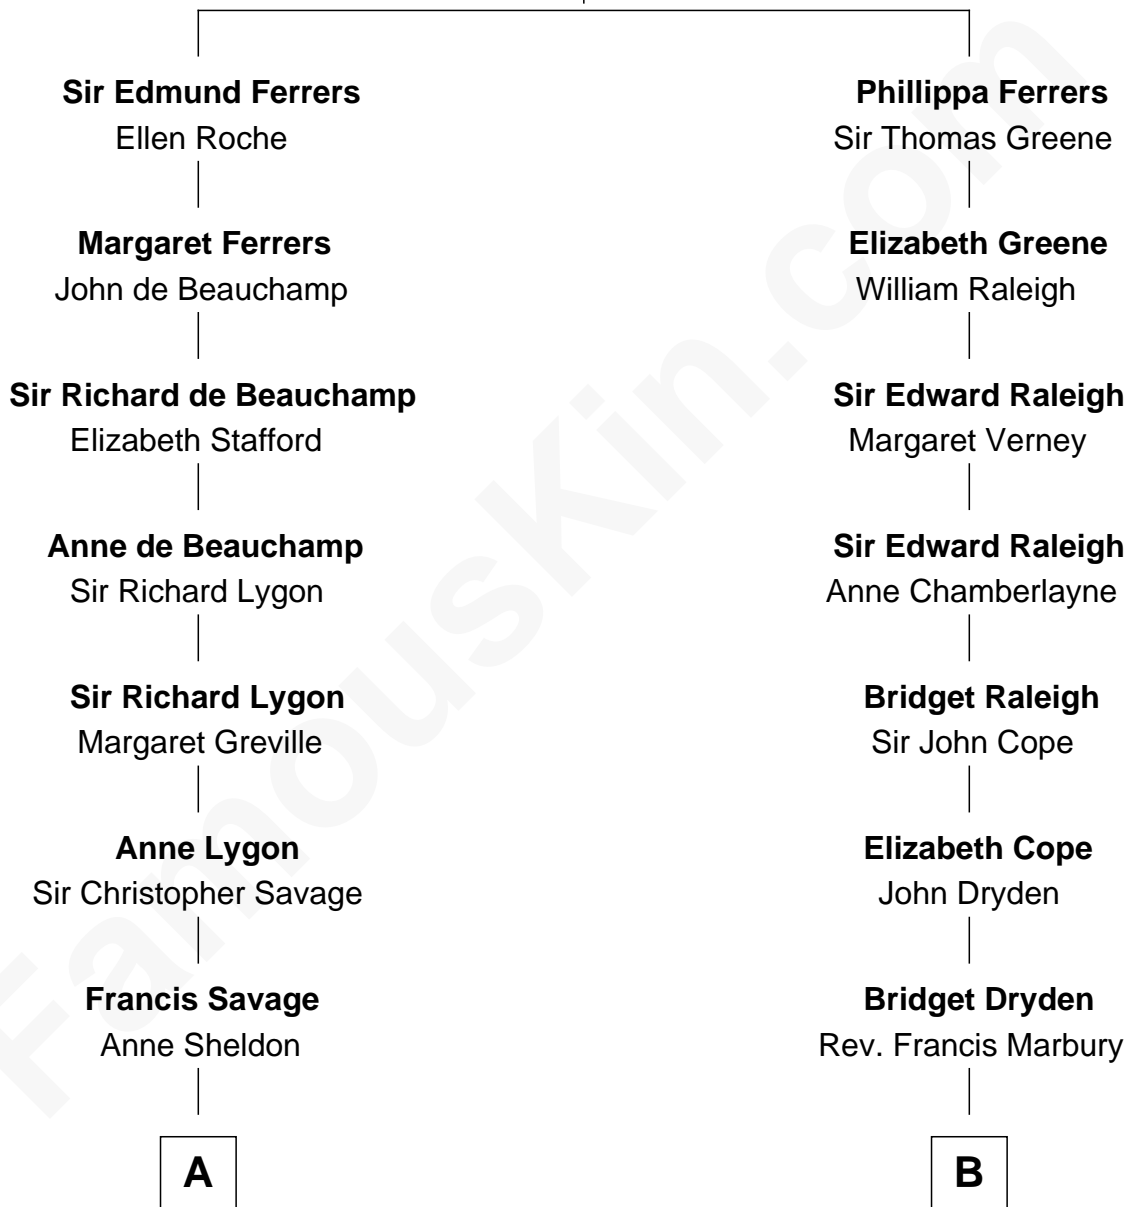

# FamousKin.com Relationship Chart of

**Adlai Stevenson II**

*31st Governor of Illinois*

15th cousin 3 times removed of

**Shanghai Pierce**

*Texas Cattleman*

**Robert de Ferrers**  
Margaret Despencer

**C**

—  
**Lewis Green Stevenson**

Helen Louise Davis

—  
**Adlai Stevenson II**

*31st Governor of Illinois*

FamousKin.com