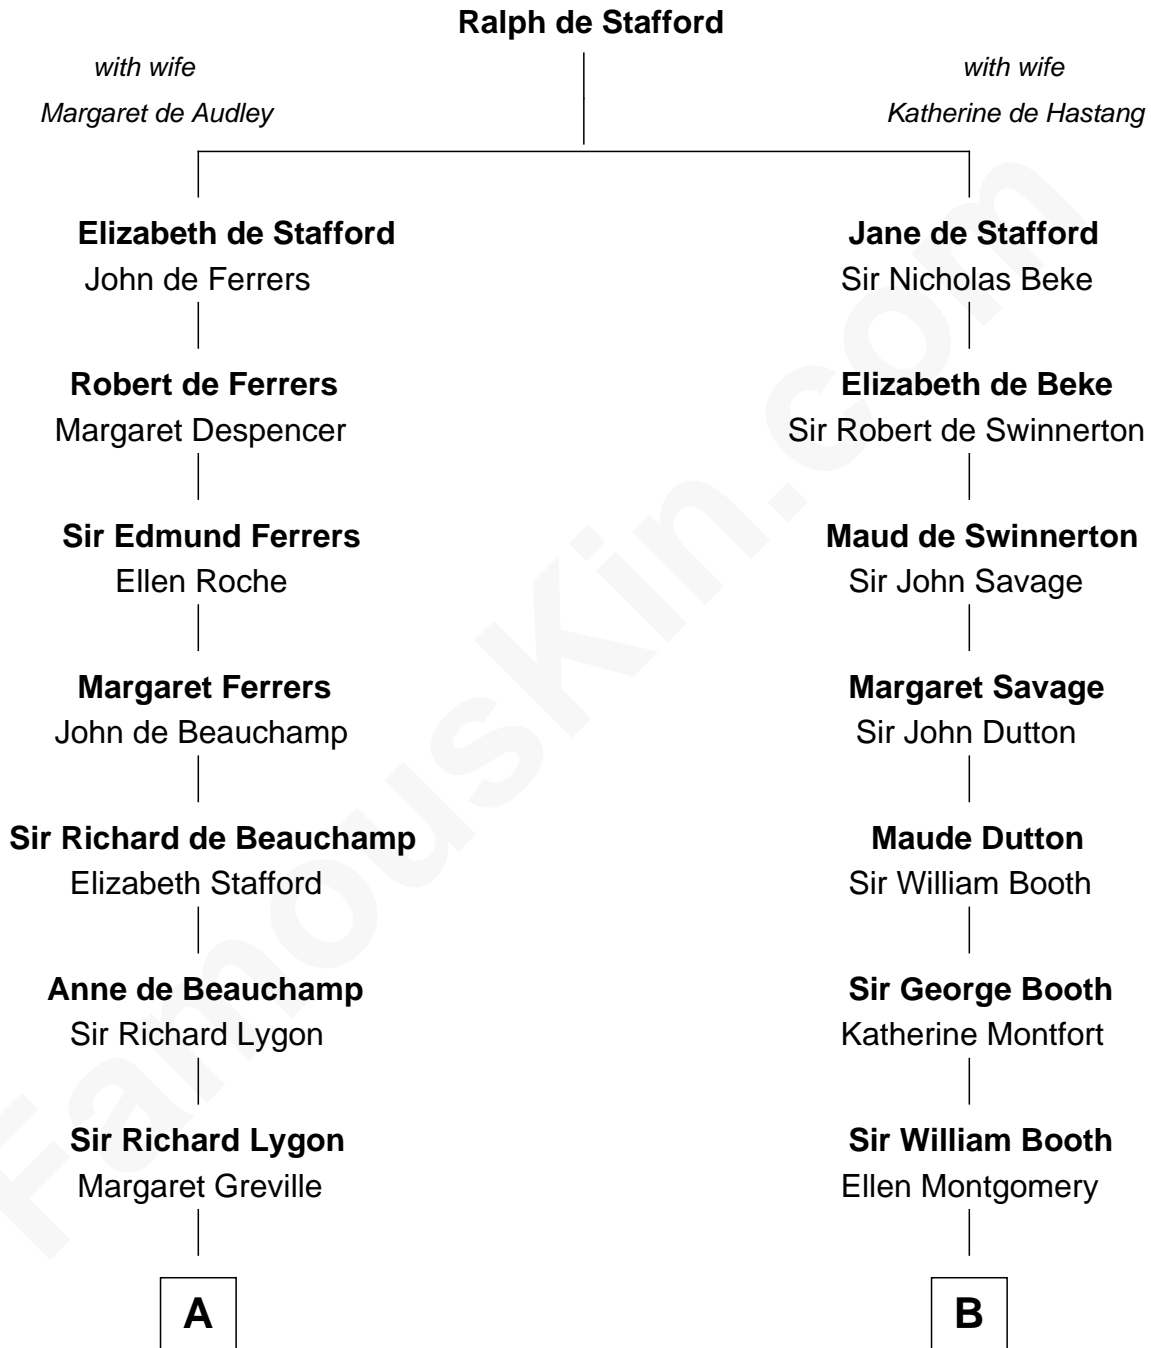

# FamousKin.com Relationship Chart of

**Adlai Stevenson II**  
31st Governor of Illinois

20th cousin of

**Christian Herter**  
59th Governor of Massachusetts

**C**

**Mary Peachy Frye**  
Rev. Lewis Warner Green

**Letitia Green**  
Adlai Ewing Stevenson

**Lewis Green Stevenson**  
Helen Louise Davis

**Adlai Stevenson II**  
*31st Governor of Illinois*

**D**

**Archibald Miles**  
Mary Treese

**Mary Miles**  
Christian Herter