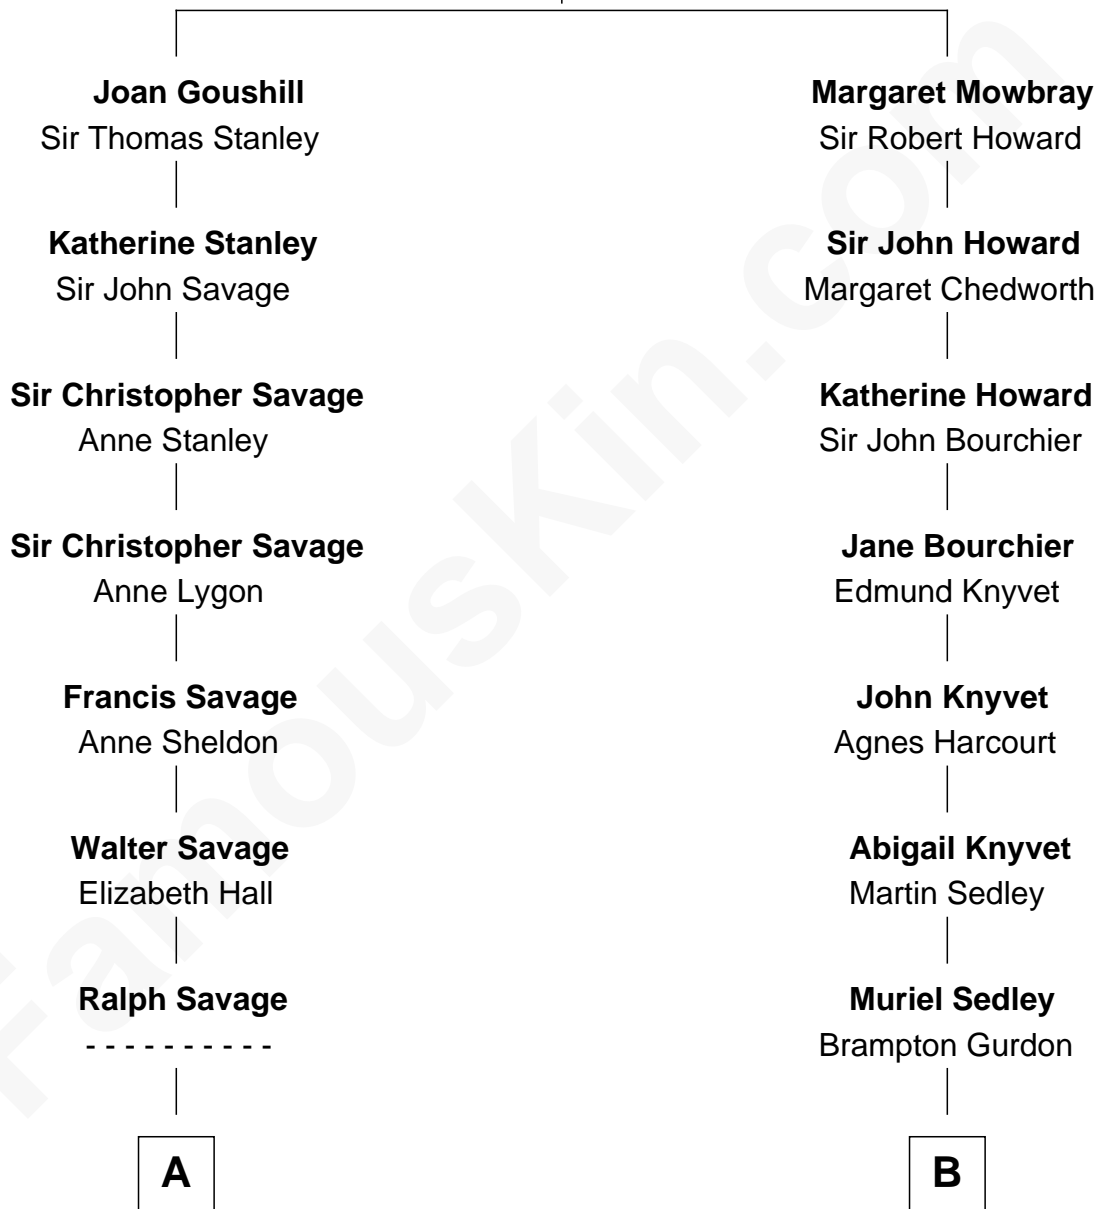

FamousKin.com Relationship Chart of

Adlai Stevenson II

31st Governor of Illinois

16th cousin 2 times removed of

Ted Danson

TV Actor - "Cheers", "CSI"

Elizabeth Fitzalan

*with husband
Sir Robert Goushill*

*with husband
Sir Thomas Mowbray*

C

Edward Bridge Danson
Jessica Harriet MacMaster

Ted Danson

TV Actor - "Cheers", "CSI"

FamousKin.com