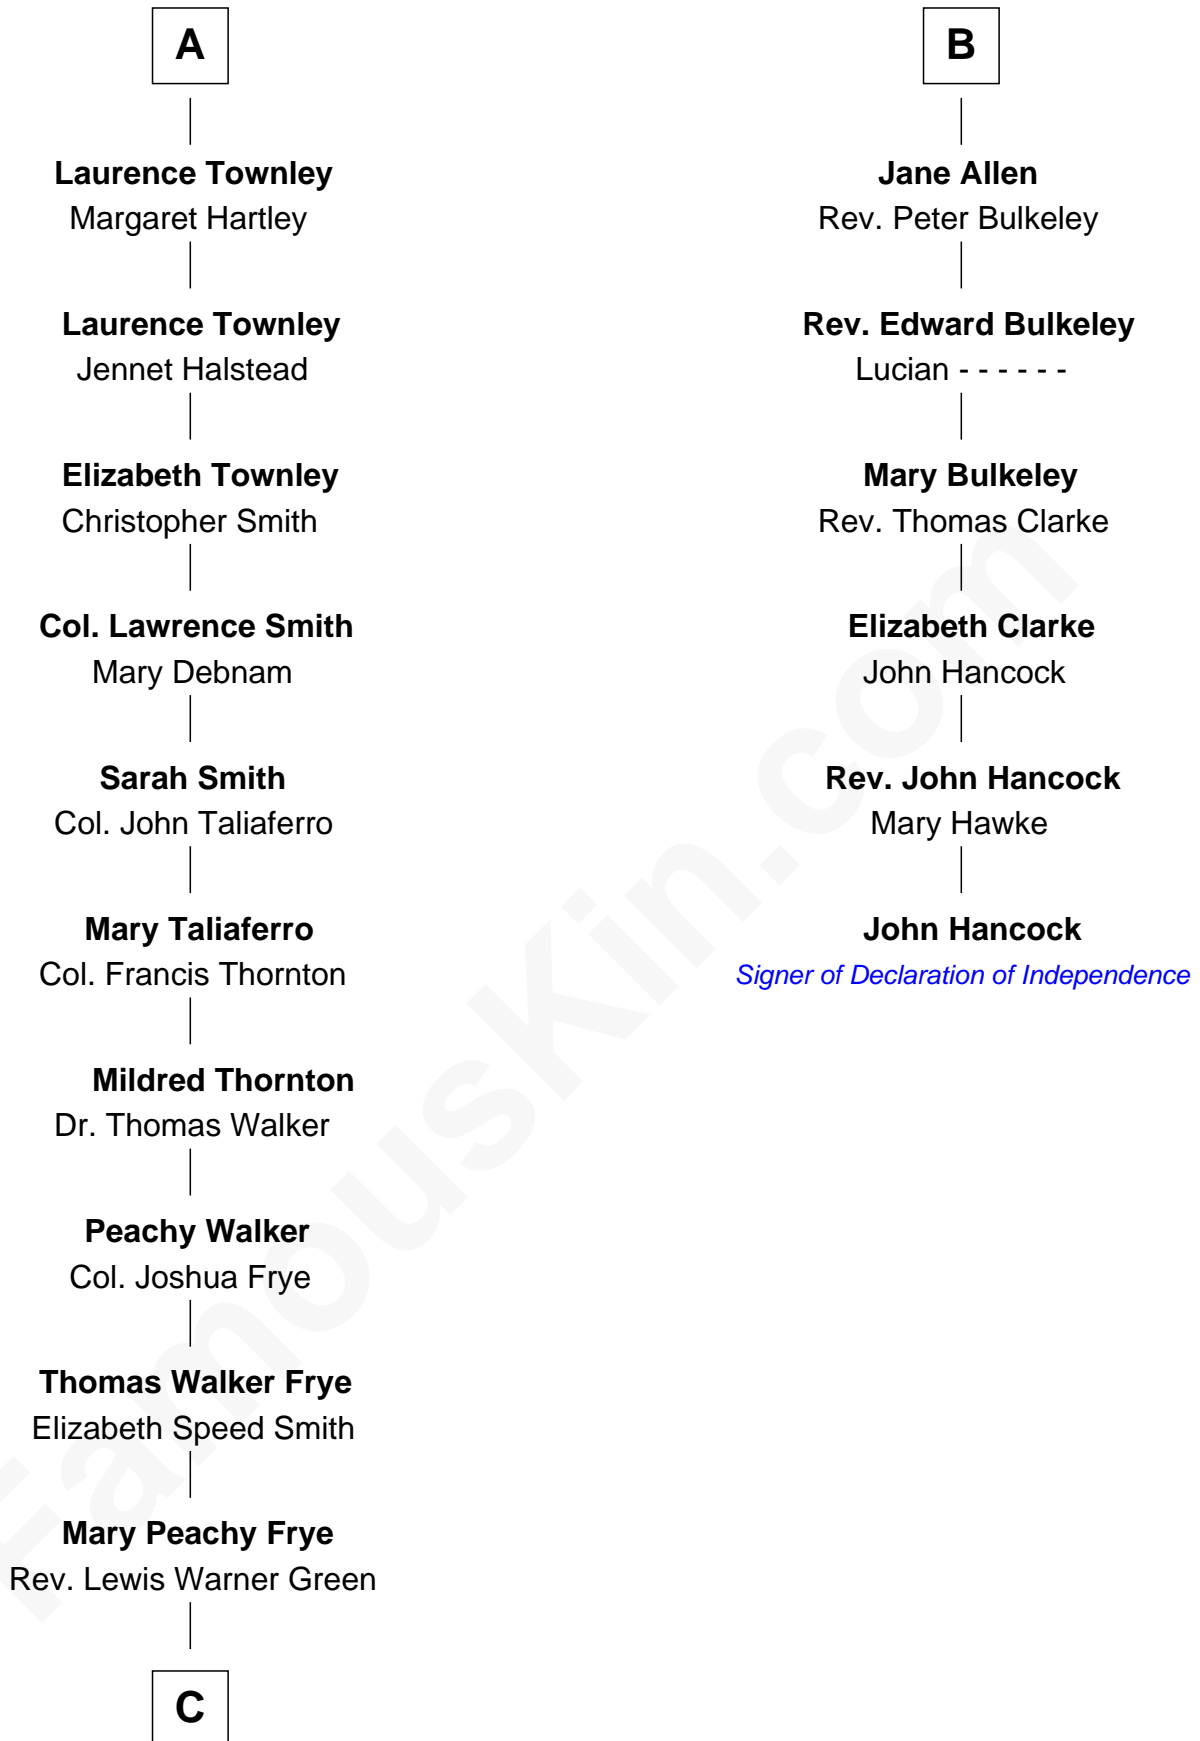

FamousKin.com Relationship Chart of

Adlai Stevenson II

31st Governor of Illinois

12th cousin 7 times removed of

John Hancock

Signer of the Declaration of Independence

C

—
Letitia Green

Adlai Ewing Stevenson

—
Lewis Green Stevenson

Helen Louise Davis

—
Adlai Stevenson II

31st Governor of Illinois

FamousKin.com