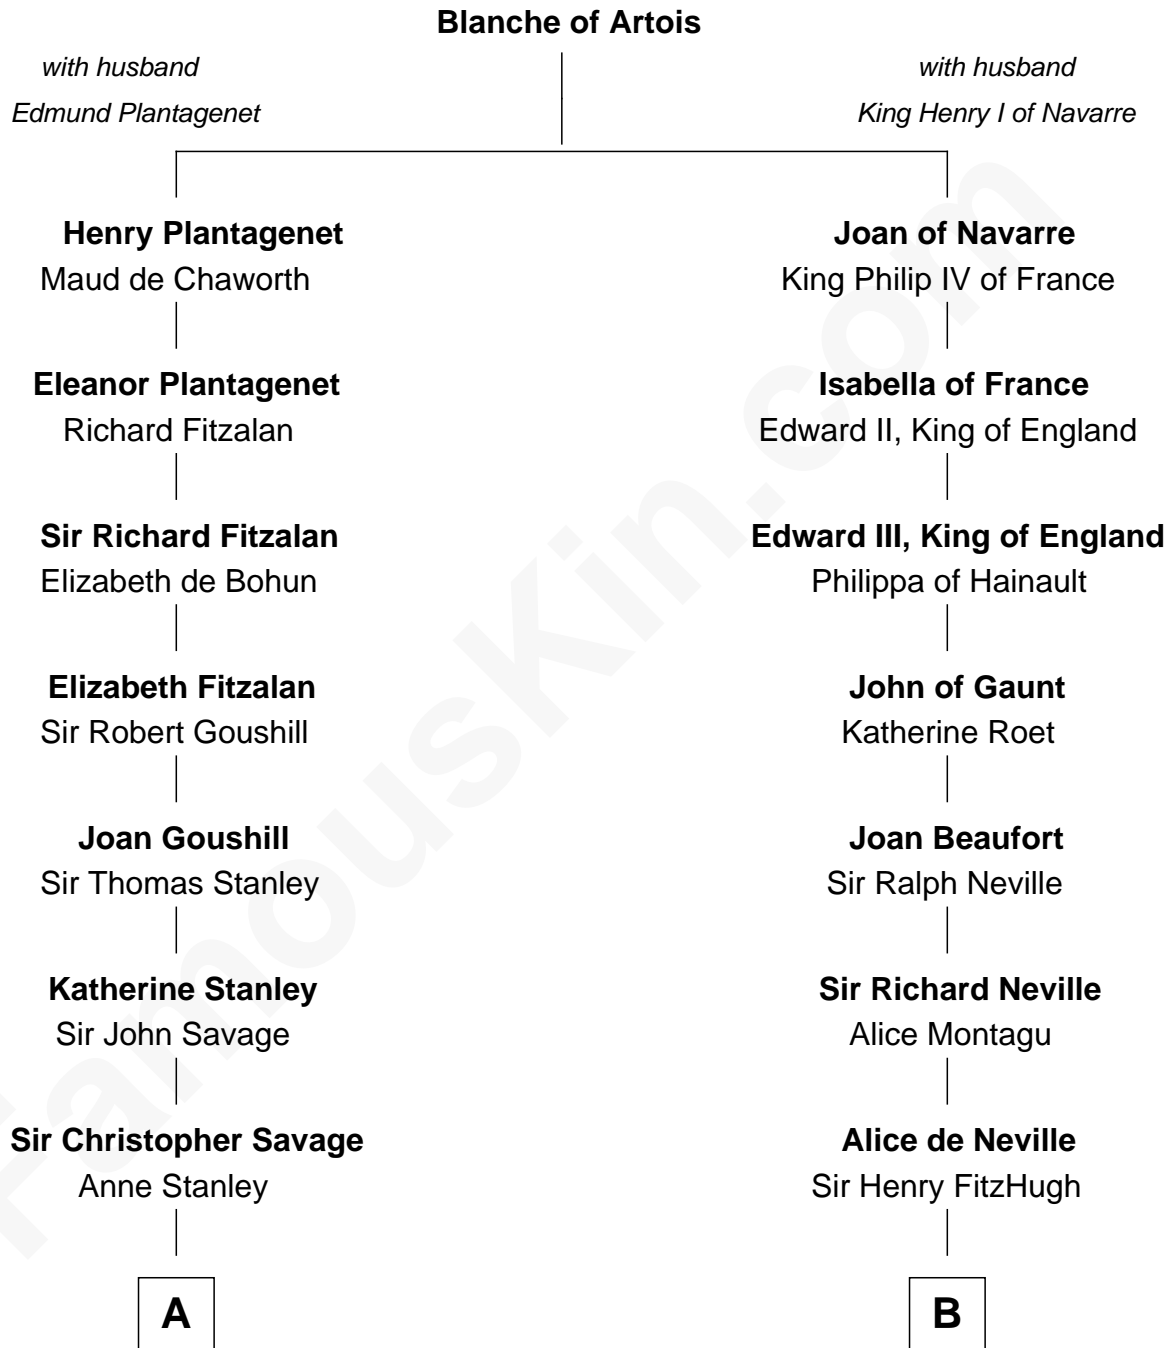

# FamousKin.com Relationship Chart of

**Adlai Stevenson II**

*31st Governor of Illinois*

9th cousin 11 times removed of

**Catherine Parr**

*6th Wife of King Henry VIII*

**C**

—  
**Mary Peachy Frye**  
Rev. Lewis Warner Green

—  
**Letitia Green**  
Adlai Ewing Stevenson

—  
**Lewis Green Stevenson**  
Helen Louise Davis

—  
**Adlai Stevenson II**  
*31st Governor of Illinois*

FamousKin.com