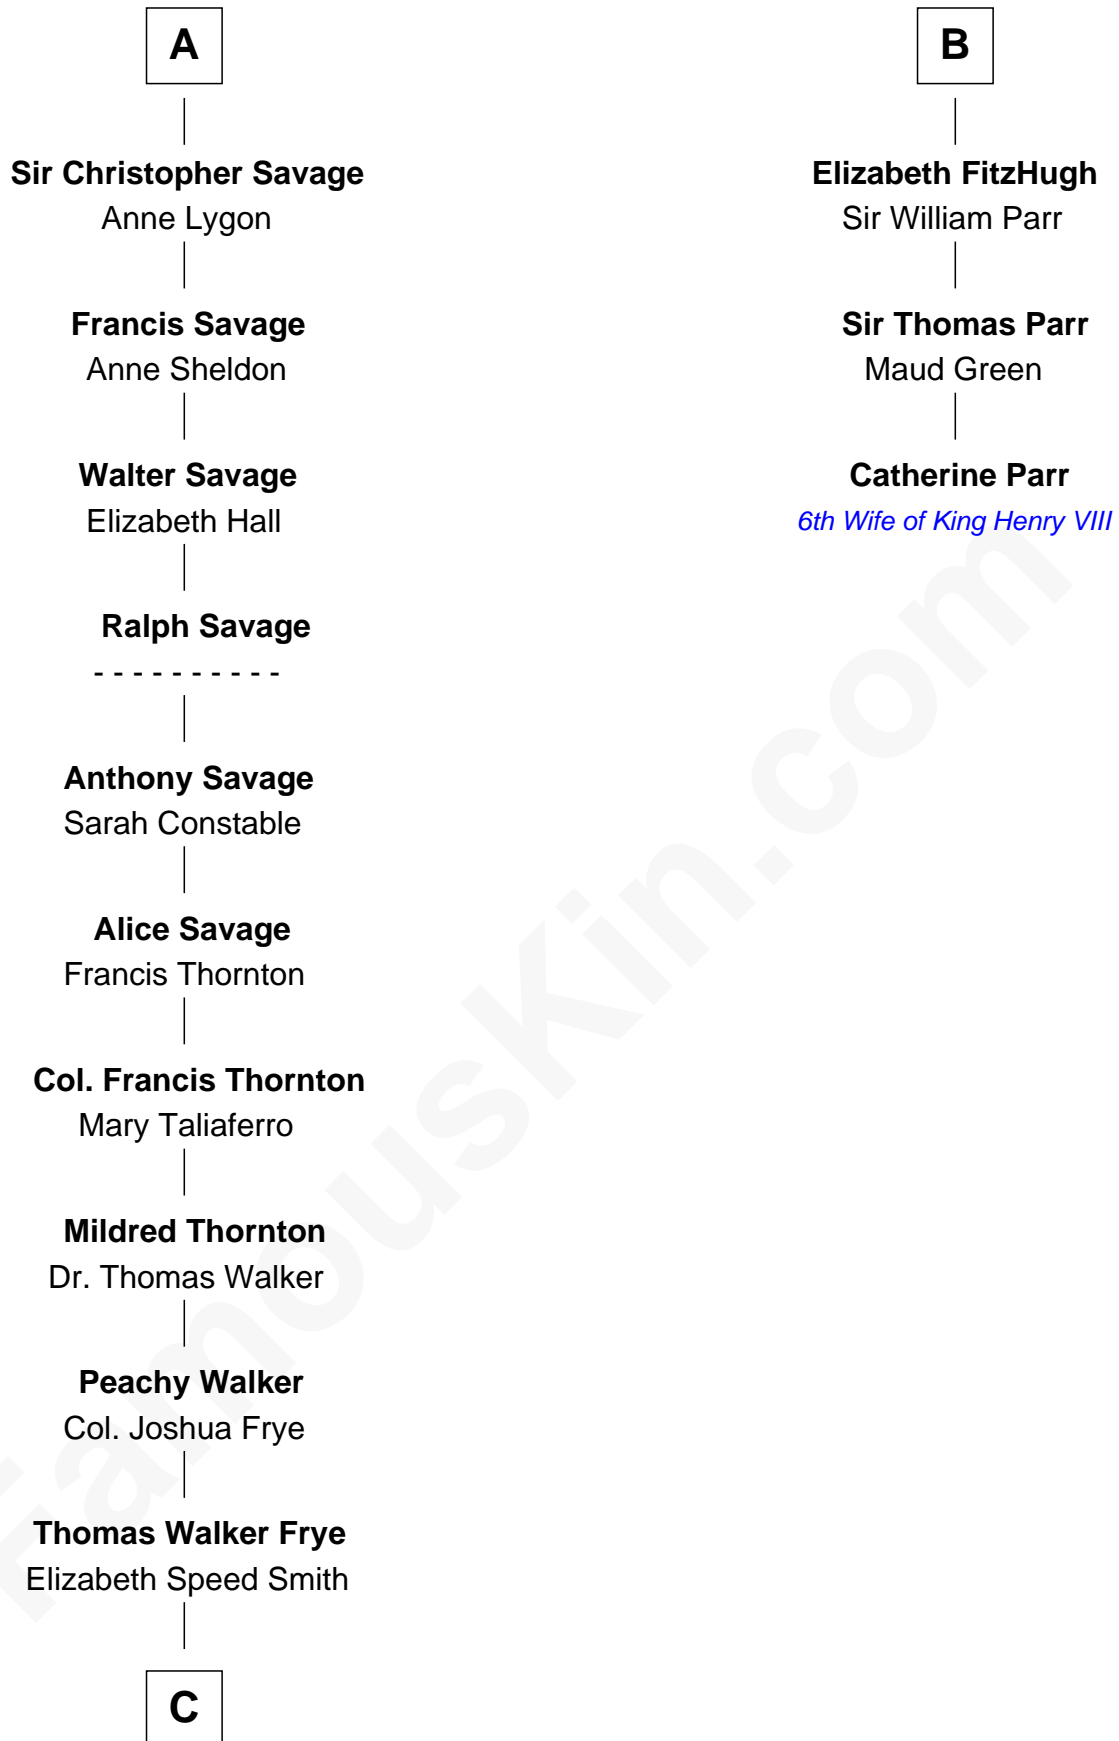

# FamousKin.com Relationship Chart of

**Adlai Stevenson II**

*31st Governor of Illinois*

9th cousin 11 times removed of

**Catherine Parr**

*6th Wife of King Henry VIII*

**C**

—  
**Mary Peachy Frye**  
Rev. Lewis Warner Green

—  
**Letitia Green**  
Adlai Ewing Stevenson

—  
**Lewis Green Stevenson**  
Helen Louise Davis

—  
**Adlai Stevenson II**  
*31st Governor of Illinois*

FamousKin.com