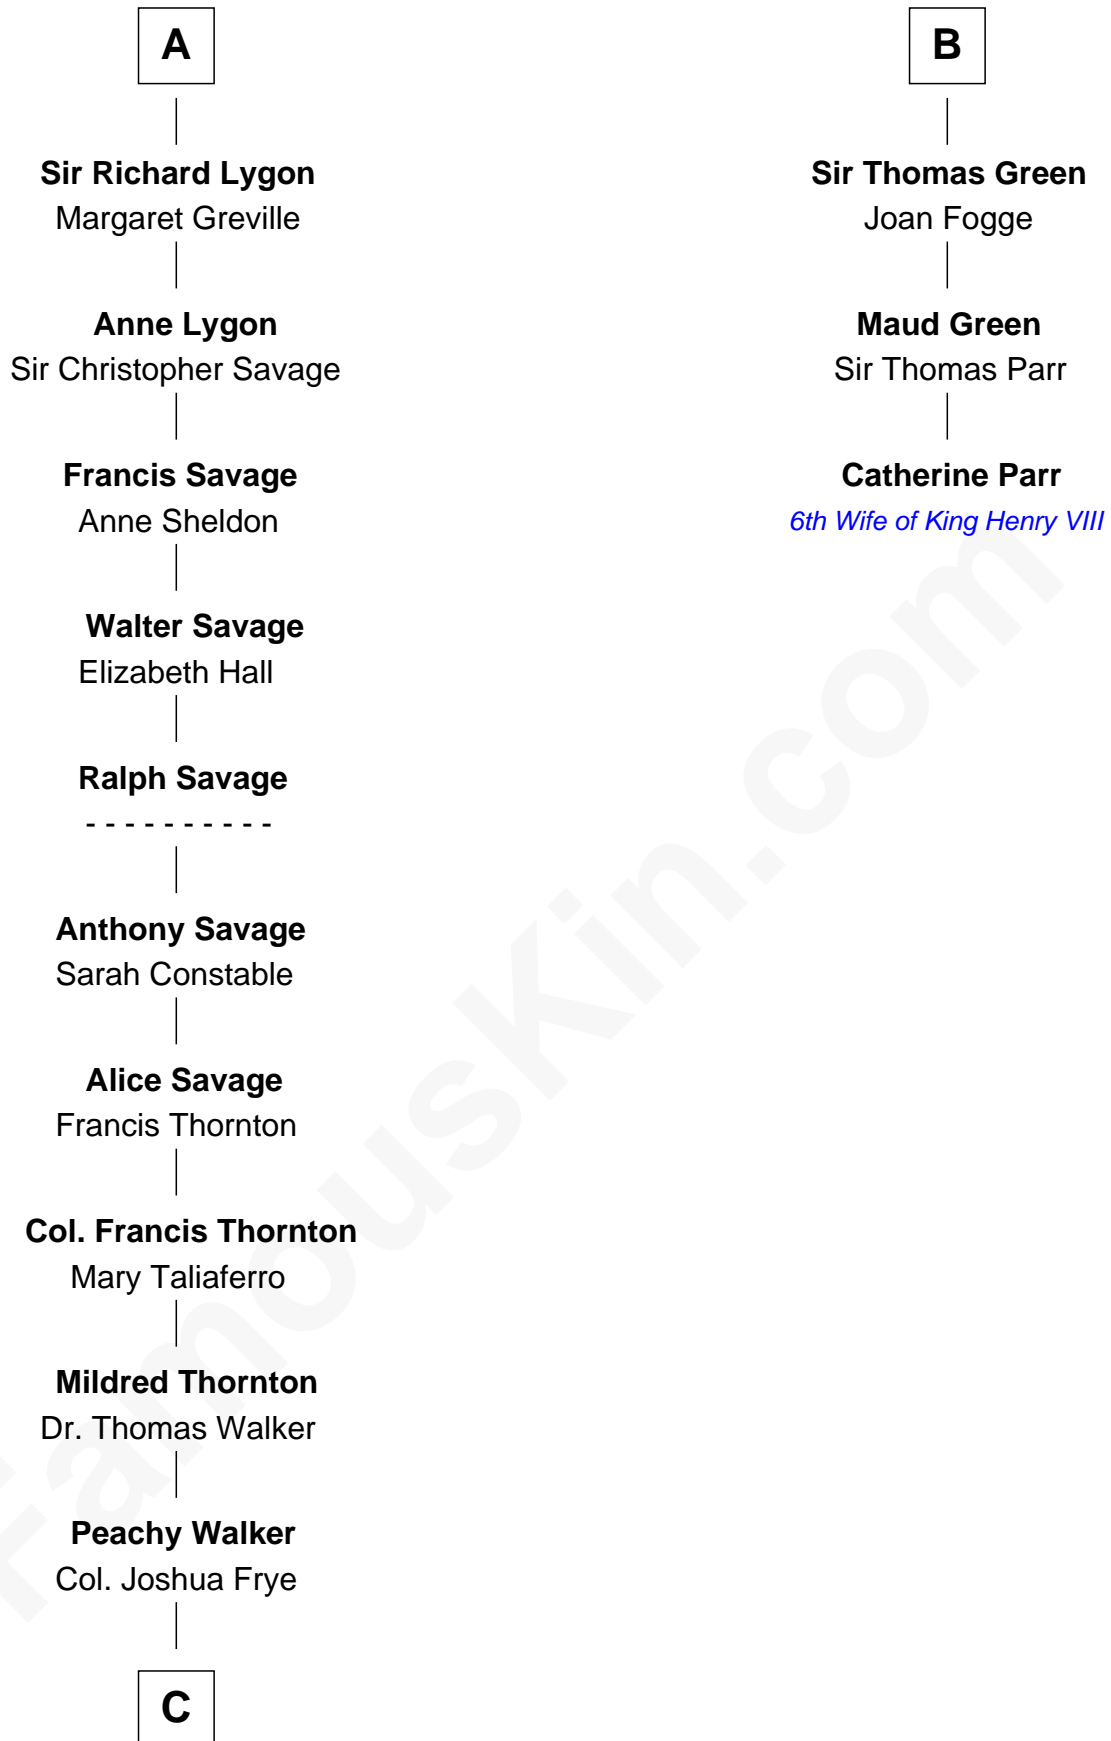

FamousKin.com Relationship Chart of

Adlai Stevenson II

31st Governor of Illinois

9th cousin 12 times removed of

Catherine Parr

6th Wife of King Henry VIII

C

—
Thomas Walker Frye
Elizabeth Speed Smith

—
Mary Peachy Frye
Rev. Lewis Warner Green

—
Letitia Green
Adlai Ewing Stevenson

—
Lewis Green Stevenson
Helen Louise Davis

—
Adlai Stevenson II
31st Governor of Illinois

FamousKin.com