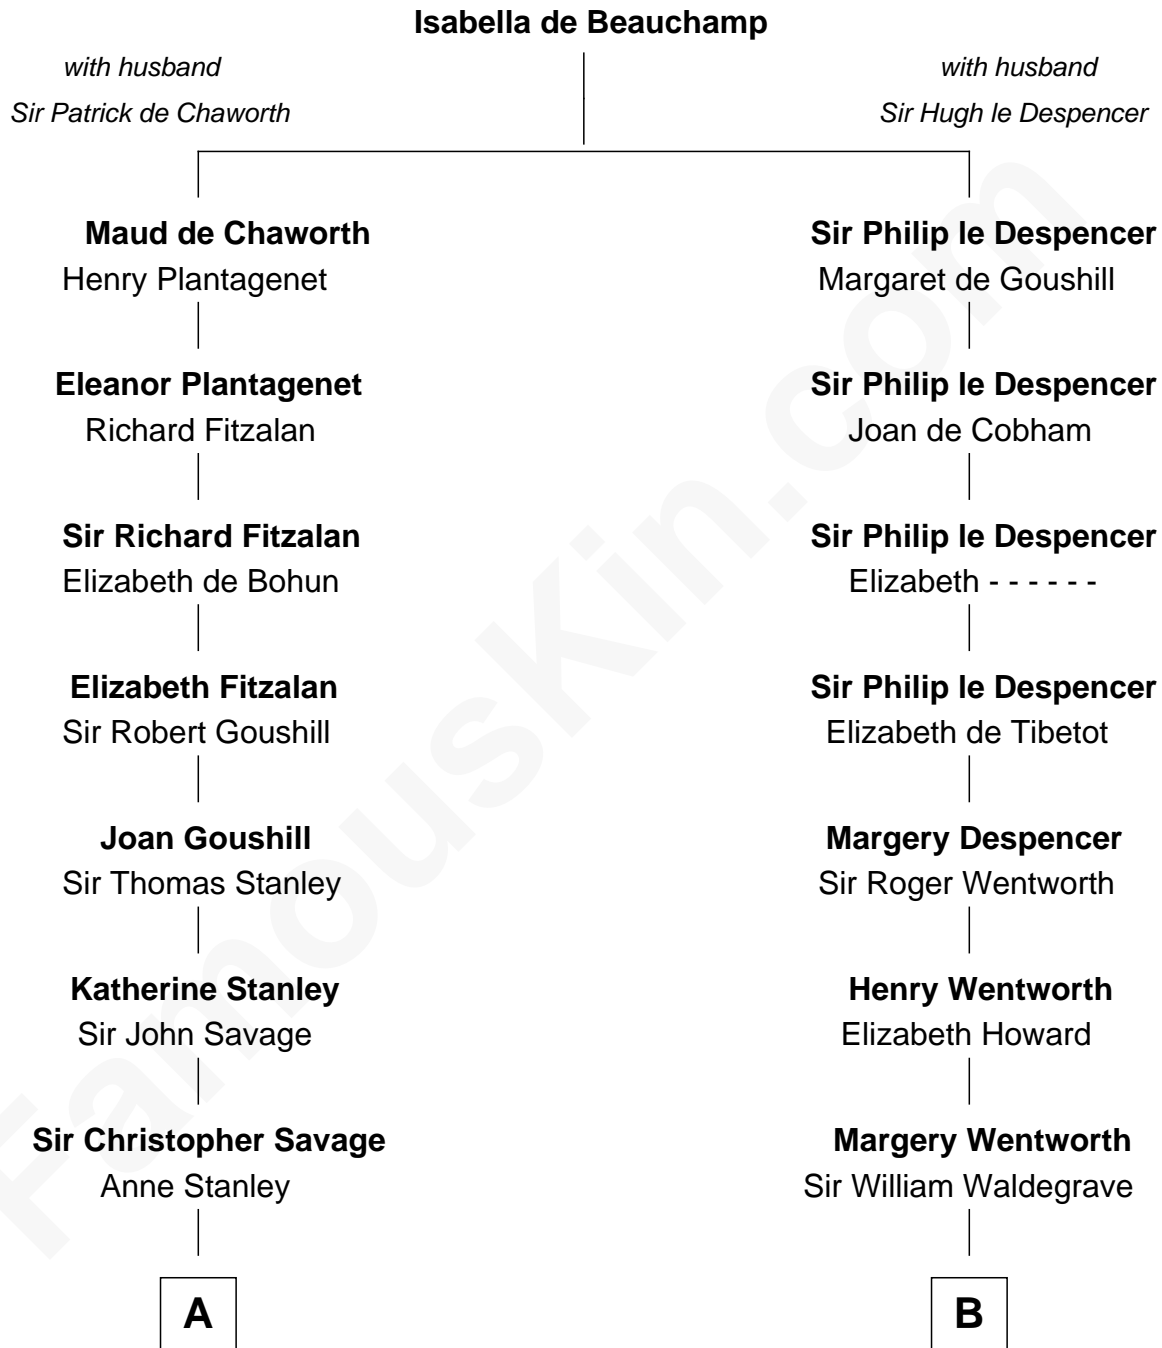

FamousKin.com Relationship Chart of

Adlai Stevenson II

31st Governor of Illinois

20th cousin 1 time removed of

Jake Gyllenhaal

Movie Actor

C

Mary Peachy Frye
Rev. Lewis Warner Green

Letitia Green
Adlai Ewing Stevenson

Lewis Green Stevenson
Helen Louise Davis

Adlai Stevenson II
31st Governor of Illinois

D

Anders Leonard Gyllenhaal
Selma Amanda Nelson

Leonard Ephraim Gyllenhaal
Philo Pendleton