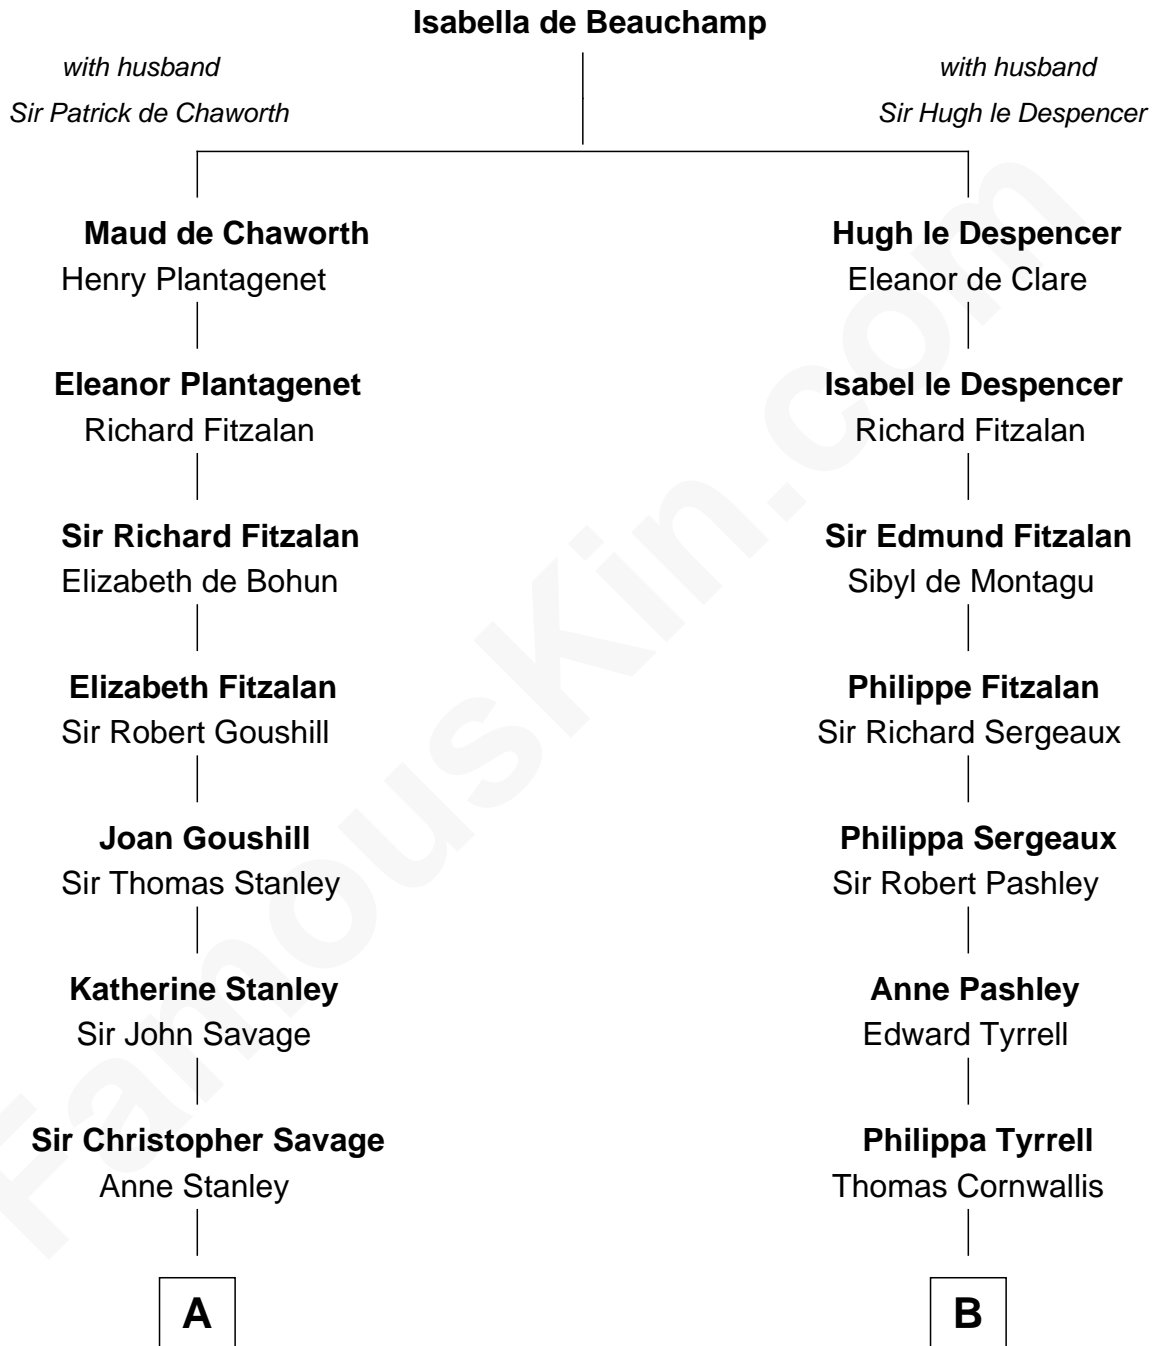

FamousKin.com Relationship Chart of

Adlai Stevenson II

31st Governor of Illinois

19th cousin 1 time removed of

General James Longstreet

Confederate Army - U.S. Civil War

C

Mary Peachy Frye
Rev. Lewis Warner Green

Letitia Green
Adlai Ewing Stevenson

Lewis Green Stevenson
Helen Louise Davis

Adlai Stevenson II
31st Governor of Illinois

D

Hannah FitzRandolph
William Longstreet

James Longstreet
Mary Anna Dent

General James Longstreet
Confederate Army - U.S. Civil War