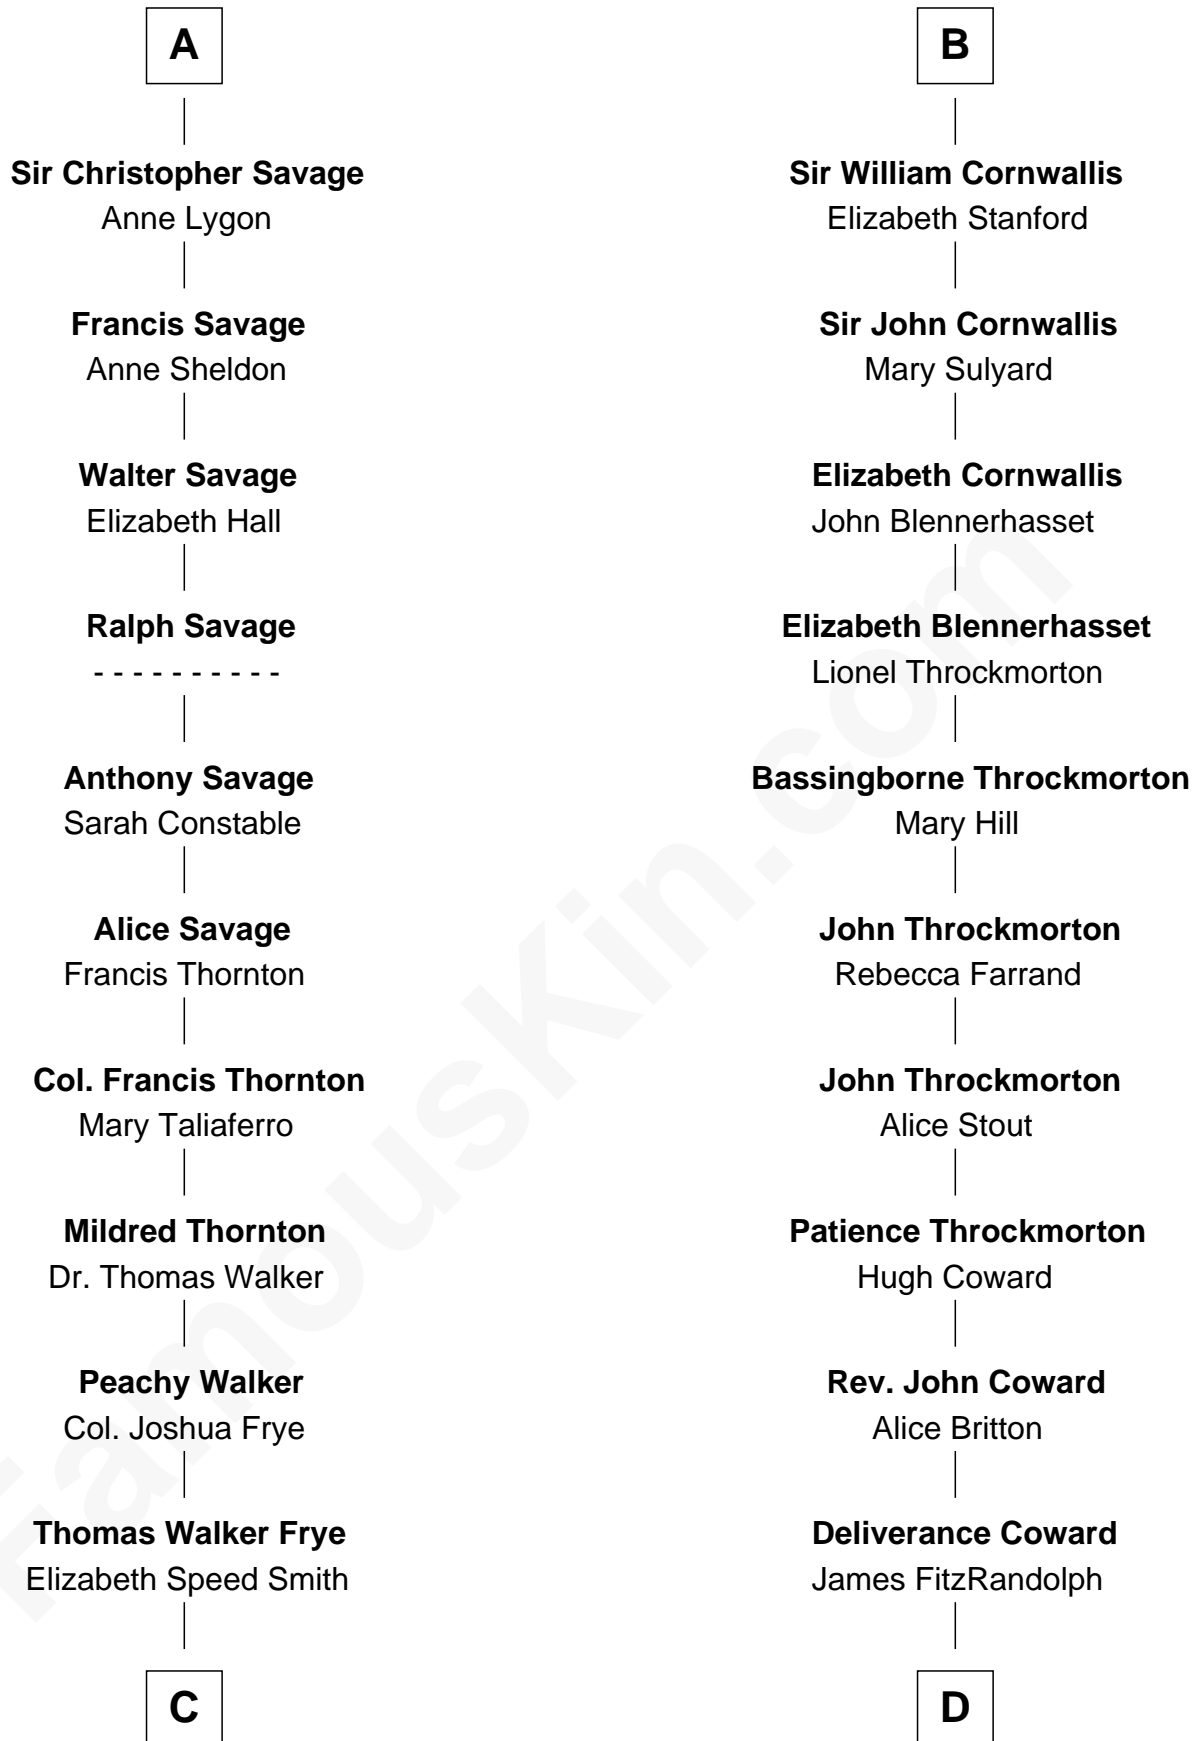

FamousKin.com Relationship Chart of

Adlai Stevenson II

31st Governor of Illinois

19th cousin 1 time removed of

General James Longstreet

Confederate Army - U.S. Civil War

C

Mary Peachy Frye
Rev. Lewis Warner Green

Letitia Green
Adlai Ewing Stevenson

Lewis Green Stevenson
Helen Louise Davis

Adlai Stevenson II
31st Governor of Illinois

D

Hannah FitzRandolph
William Longstreet

James Longstreet
Mary Anna Dent

General James Longstreet
Confederate Army - U.S. Civil War