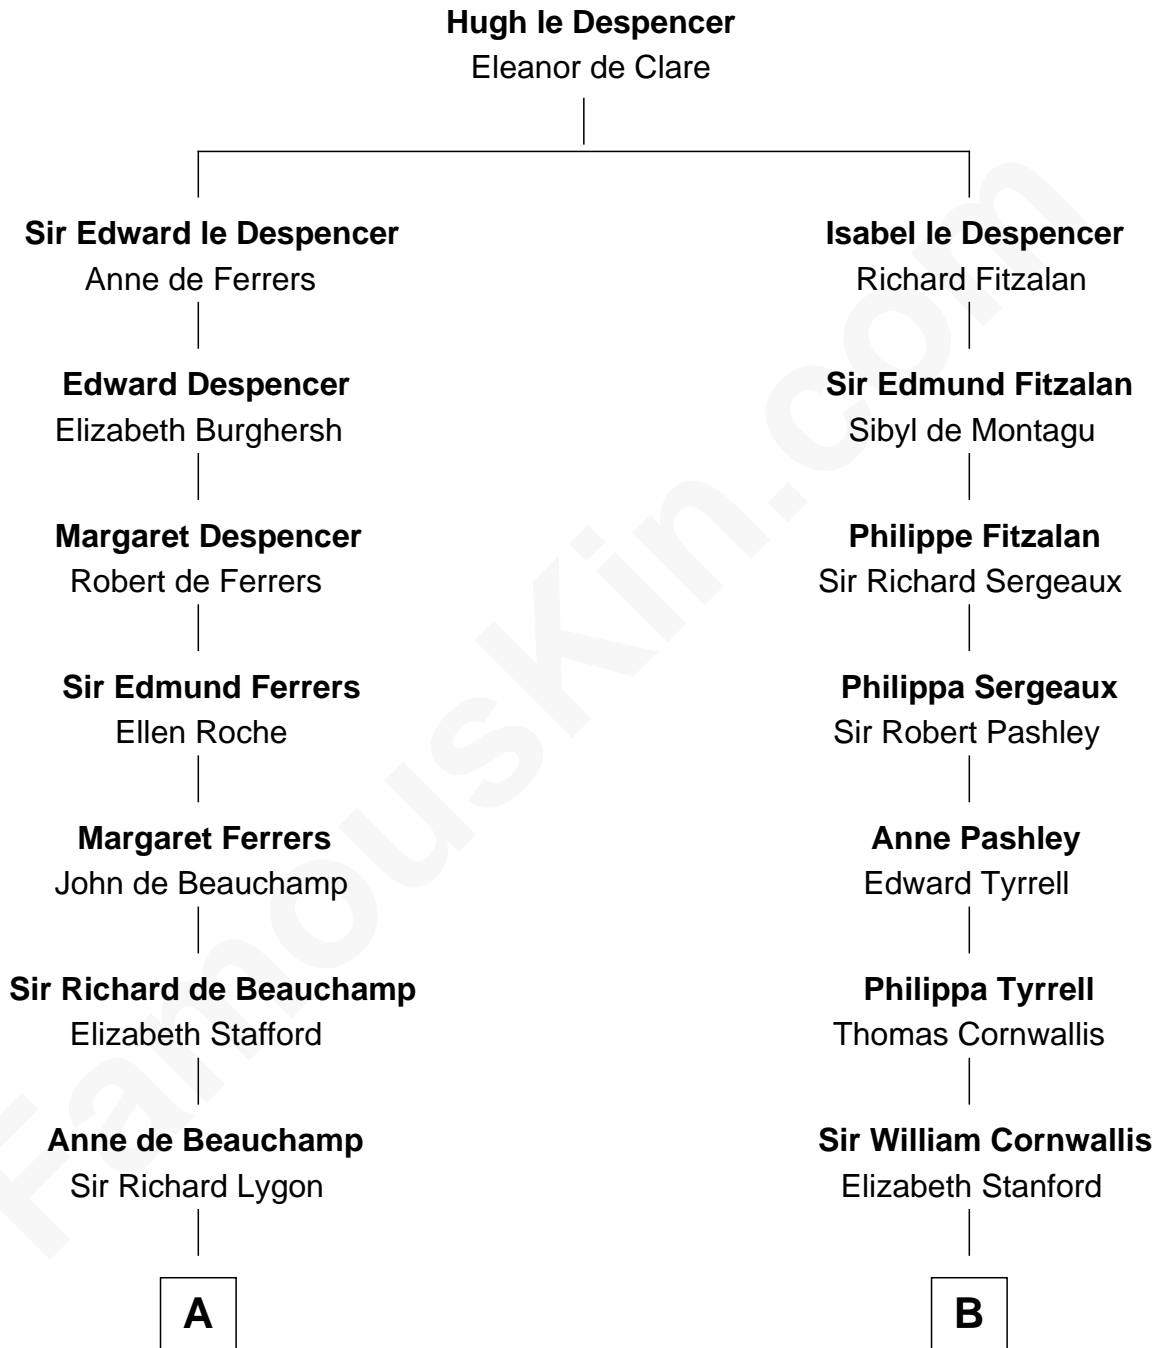

FamousKin.com Relationship Chart of

Adlai Stevenson II

31st Governor of Illinois

18th cousin 3 times removed of

General James Longstreet

Confederate Army - U.S. Civil War

C

Thomas Walker Frye
Elizabeth Speed Smith

Mary Peachy Frye
Rev. Lewis Warner Green

Letitia Green
Adlai Ewing Stevenson

Lewis Green Stevenson
Helen Louise Davis

Adlai Stevenson II
31st Governor of Illinois

D

James Longstreet
Mary Anna Dent

General James Longstreet
Confederate Army - U.S. Civil War