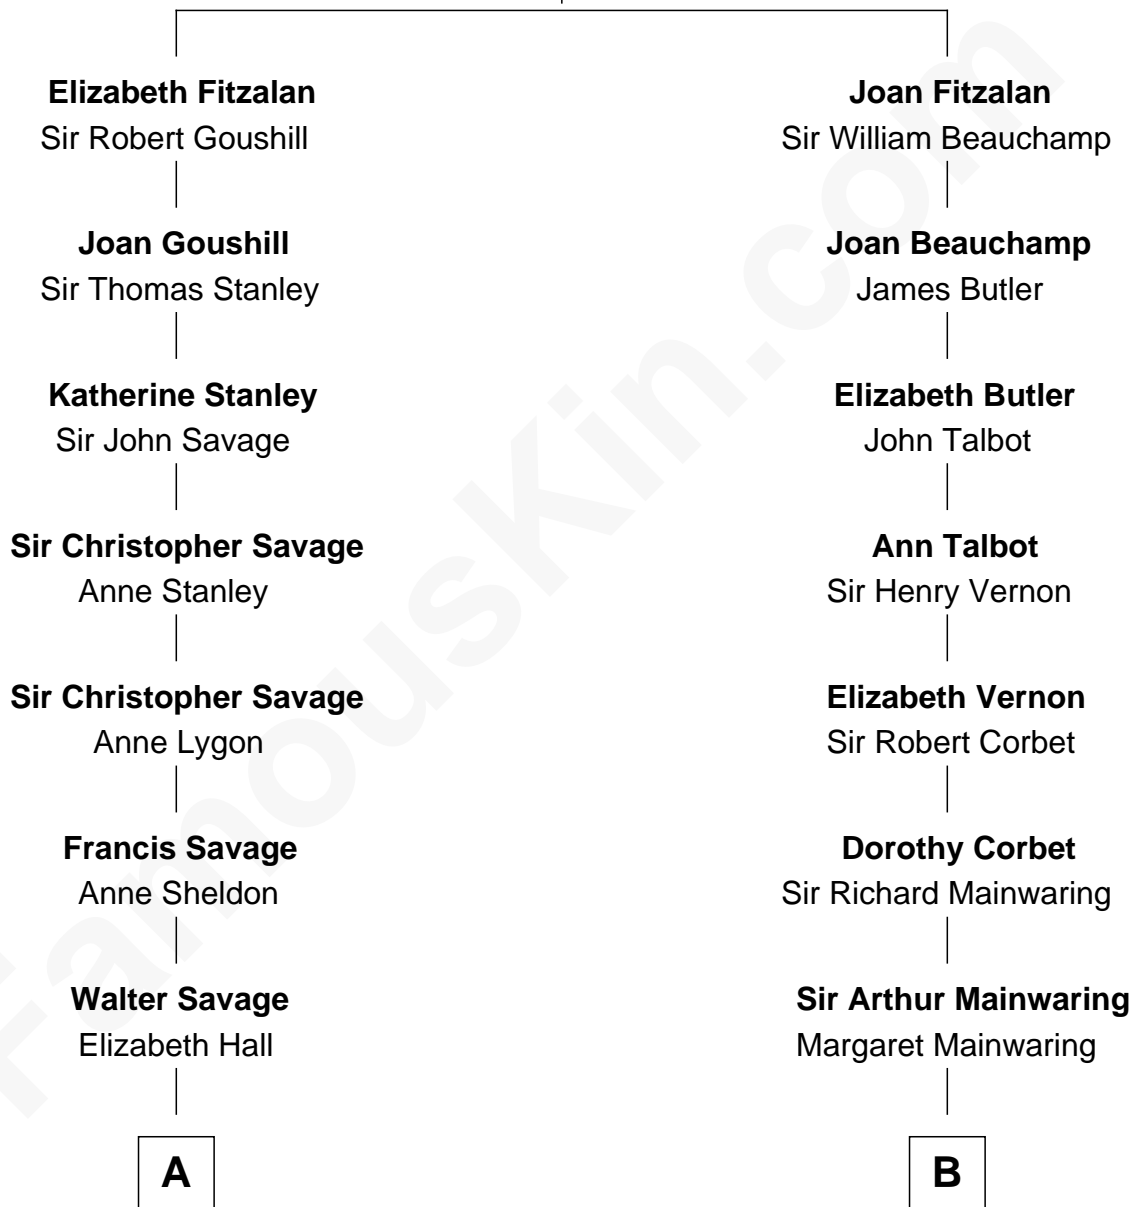

FamousKin.com Relationship Chart of

Adlai Stevenson II
31st Governor of Illinois

17th cousin 1 time removed of

Allen Dulles
5th Director of the C.I.A.

Sir Richard Fitzalan
Elizabeth de Bohun

C

Allen Macy Dulles

Edith Foster

Allen Dulles

5th Director of the C.I.A.

FamousKin.com