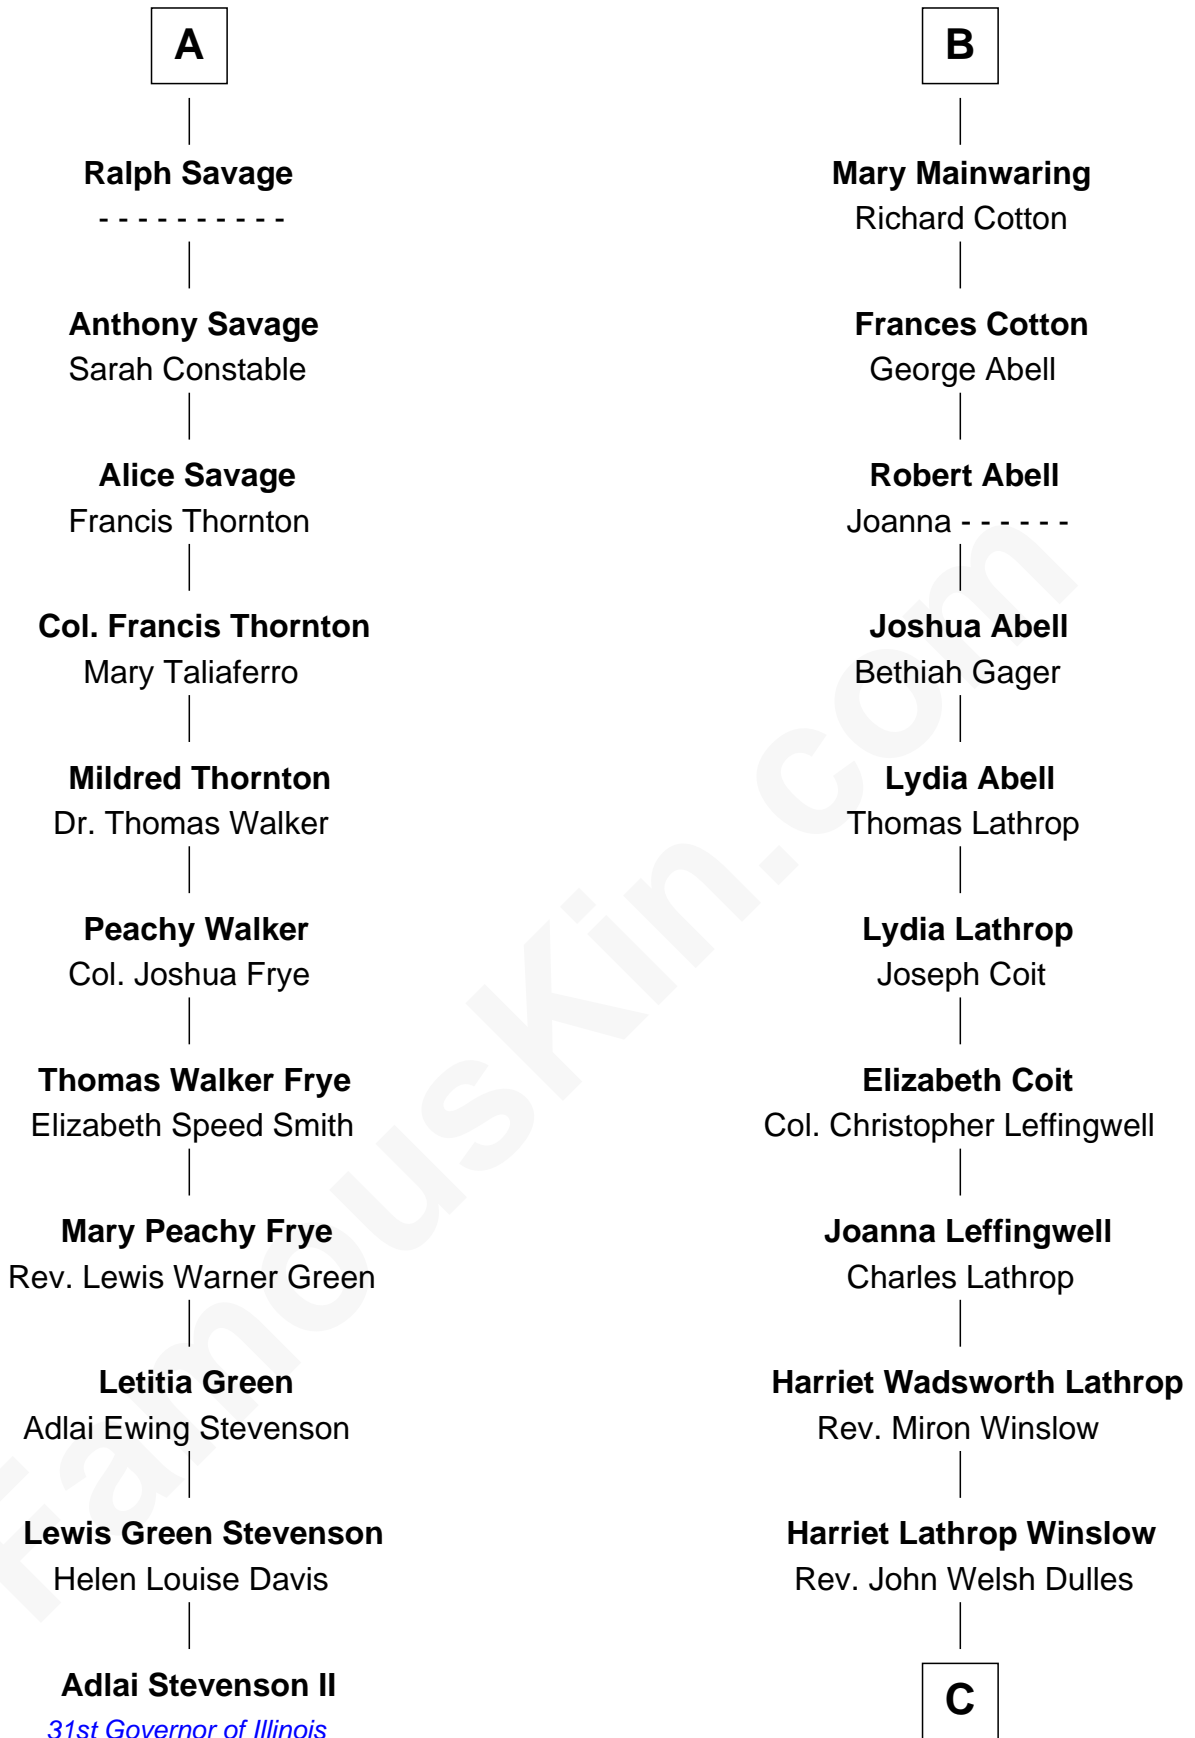

FamousKin.com Relationship Chart of

Adlai Stevenson II
31st Governor of Illinois

17th cousin 1 time removed of

Allen Dulles
5th Director of the C.I.A.

Sir Richard Fitzalan
Elizabeth de Bohun

C

Allen Macy Dulles

Edith Foster

Allen Dulles

5th Director of the C.I.A.

FamousKin.com