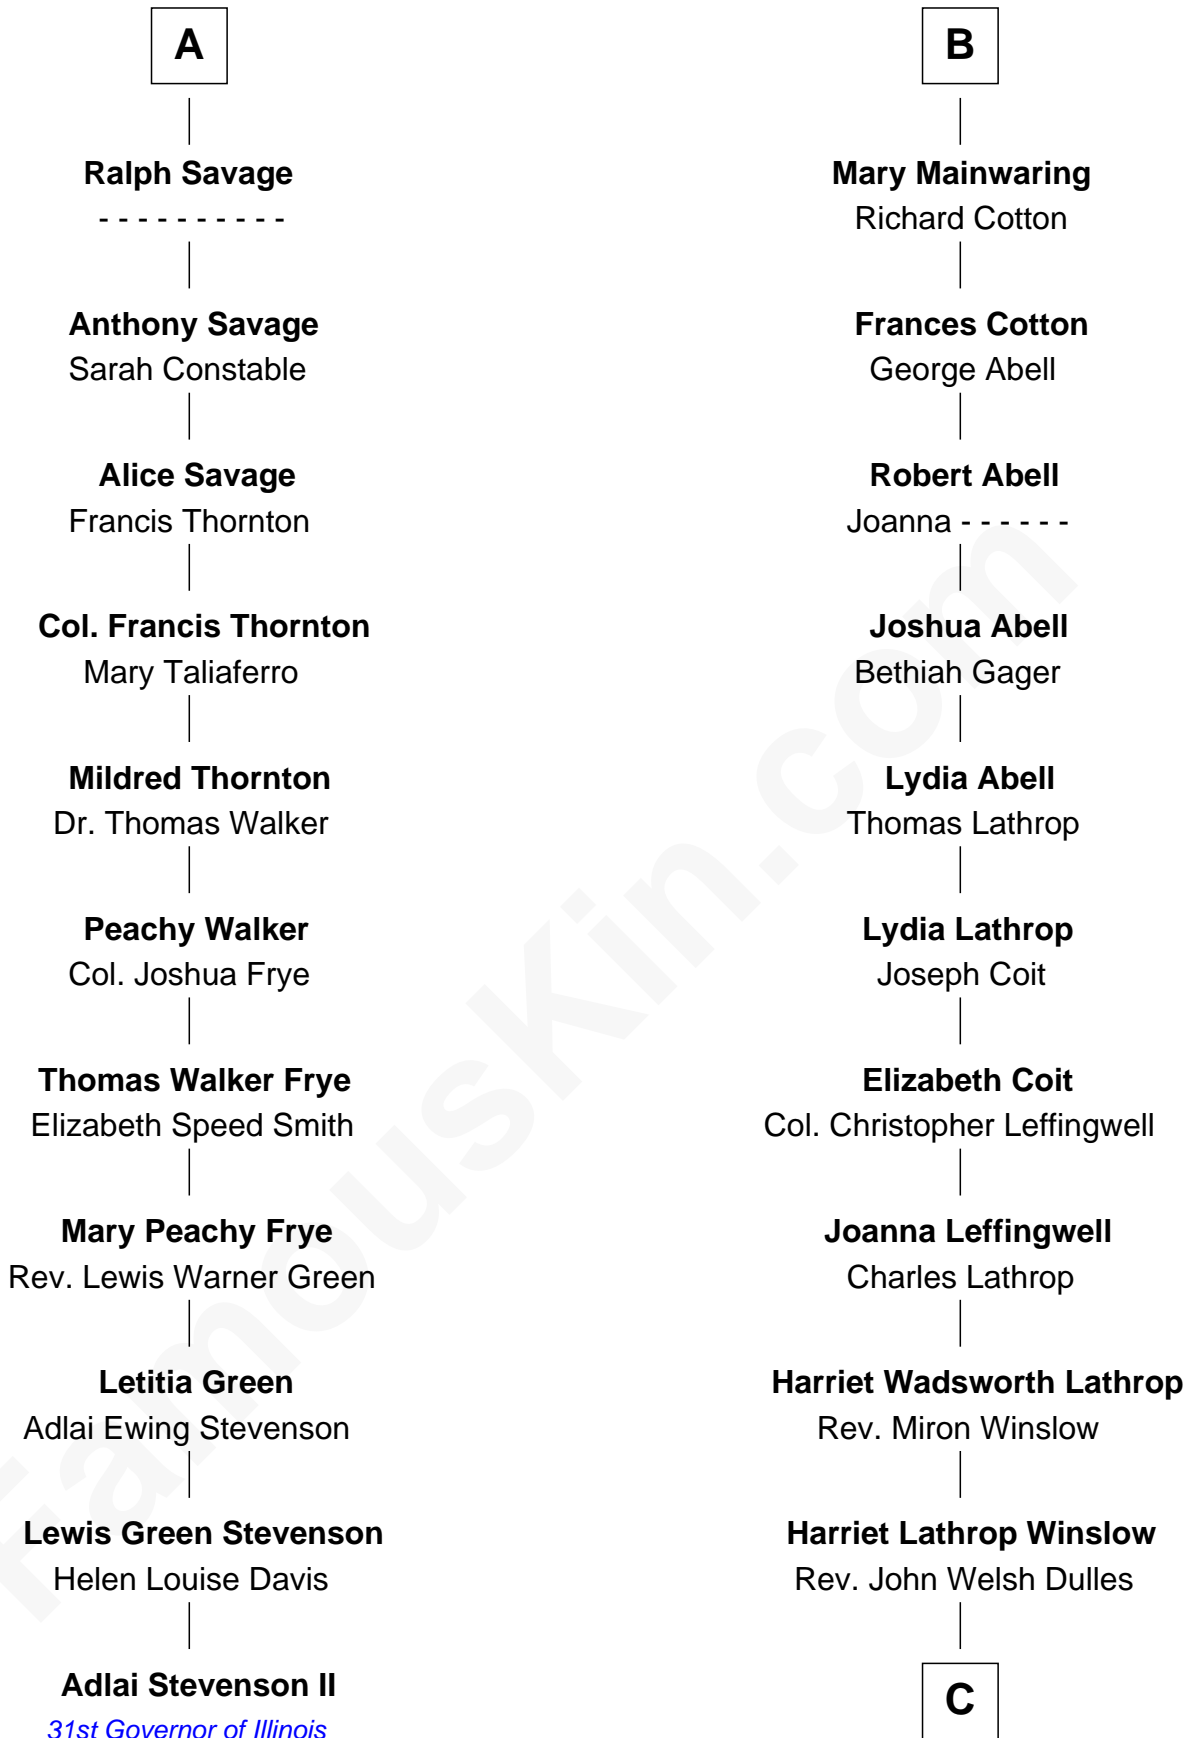

# FamousKin.com Relationship Chart of

**Adlai Stevenson II**

*31st Governor of Illinois*

17th cousin 1 time removed of

**John Foster Dulles**

*52nd U.S. Secretary of State*

**Sir Richard Fitzalan**

Elizabeth de Bohun

Sir William Beauchamp

**Joan Beauchamp**

James Butler

**Elizabeth Butler**

John Talbot

**Ann Talbot**

Sir Henry Vernon

**Elizabeth Vernon**

Sir Robert Corbet

**Dorothy Corbet**

Sir Richard Mainwaring

**Sir Arthur Mainwaring**

Margaret Mainwaring

**B**

**C**

Allen Macy Dulles