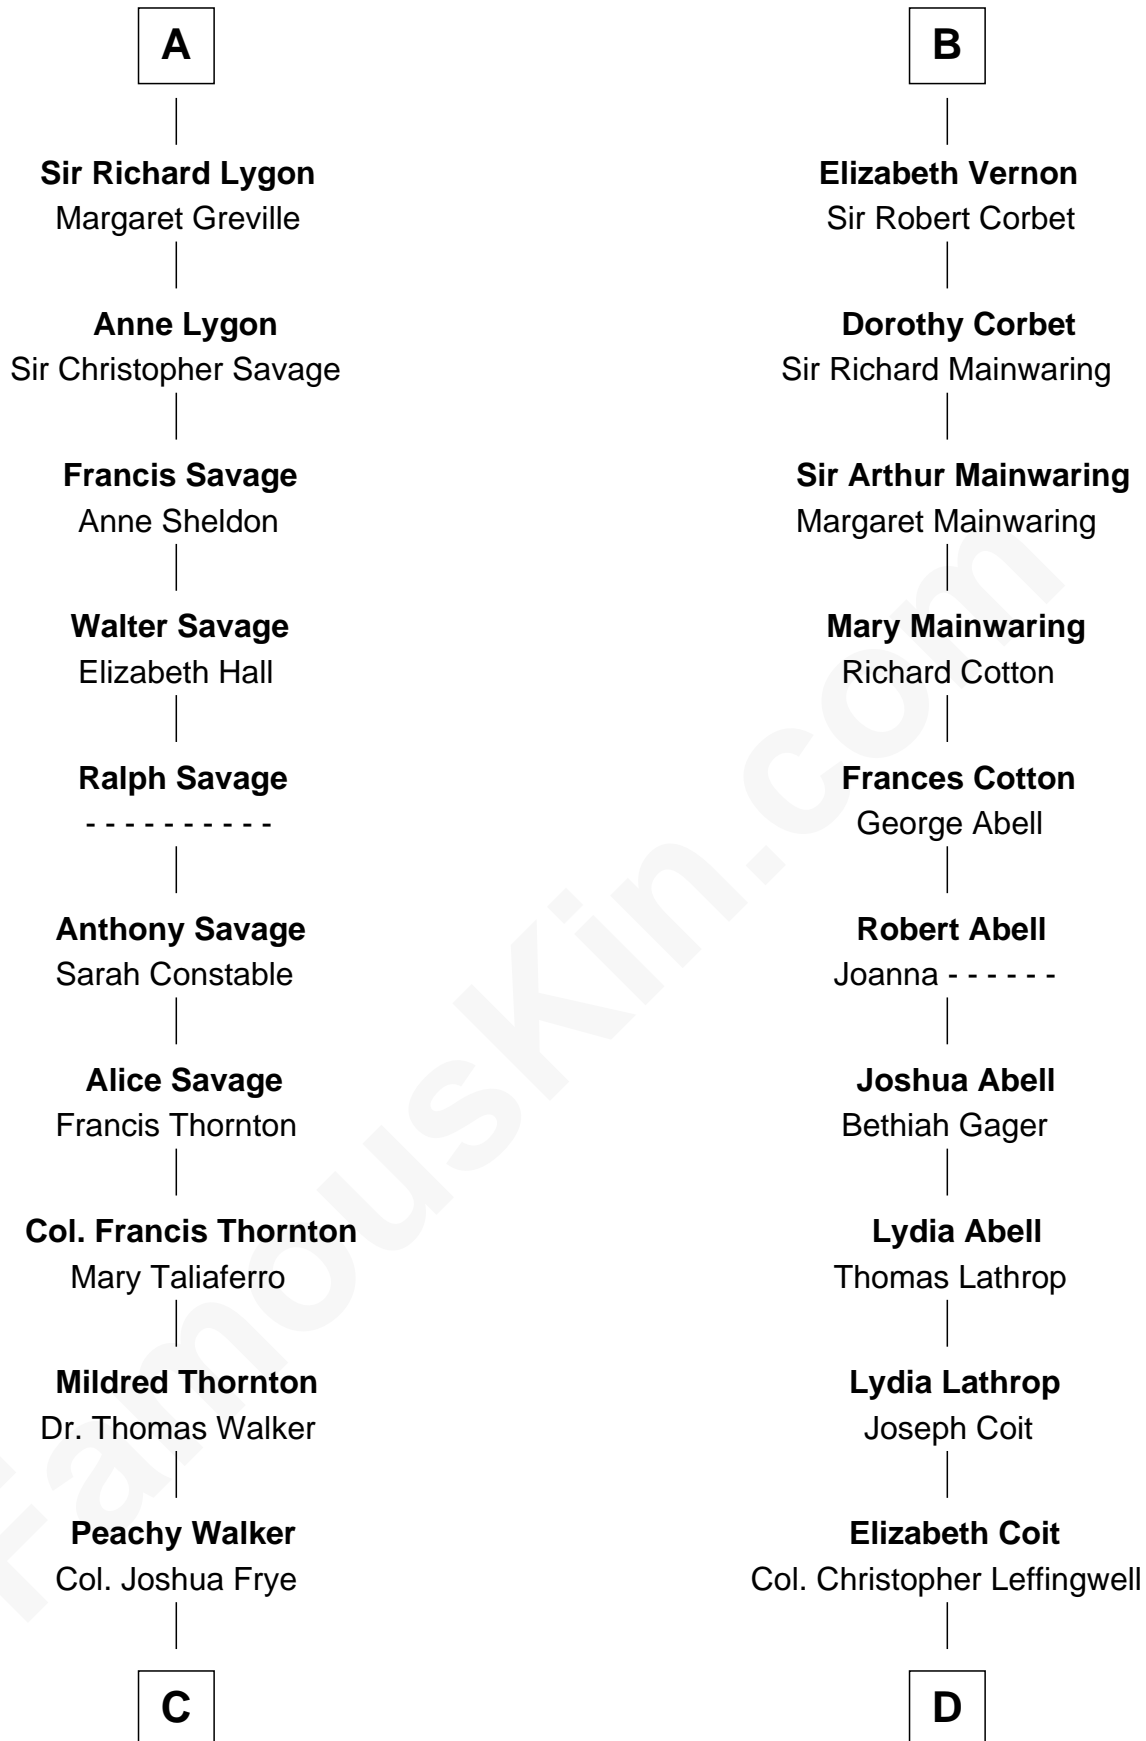

# FamousKin.com Relationship Chart of

**Adlai Stevenson II**  
31st Governor of Illinois

21st cousin of

**John Foster Dulles**  
52nd U.S. Secretary of State

**Sir William de Beauchamp**  
Isabel Mauduit

**Sir Walter de Beauchamp**  
Alice de Tony

**Anne de Beauchamp**  
Sir Richard Lygon

**A**

**William de Beauchamp**  
Maud FitzJohn

**Guy de Beauchamp**  
Alice de Toeni

**Sir Thomas de Beauchamp**  
Katherine de Mortimer

**Sir William Beauchamp**  
Joan Fitzalan

**Joan Beauchamp**  
James Butler

**Elizabeth Butler**  
John Talbot

**Ann Talbot**  
Sir Henry Vernon

**B**

**C**

**Thomas Walker Frye**  
Elizabeth Speed Smith

**Mary Peachy Frye**  
Rev. Lewis Warner Green

**Letitia Green**  
Adlai Ewing Stevenson

**Lewis Green Stevenson**  
Helen Louise Davis

**Adlai Stevenson II**  
*31st Governor of Illinois*

**D**

**Joanna Leffingwell**  
Charles Lathrop

**Harriet Wadsworth Lathrop**  
Rev. Miron Winslow