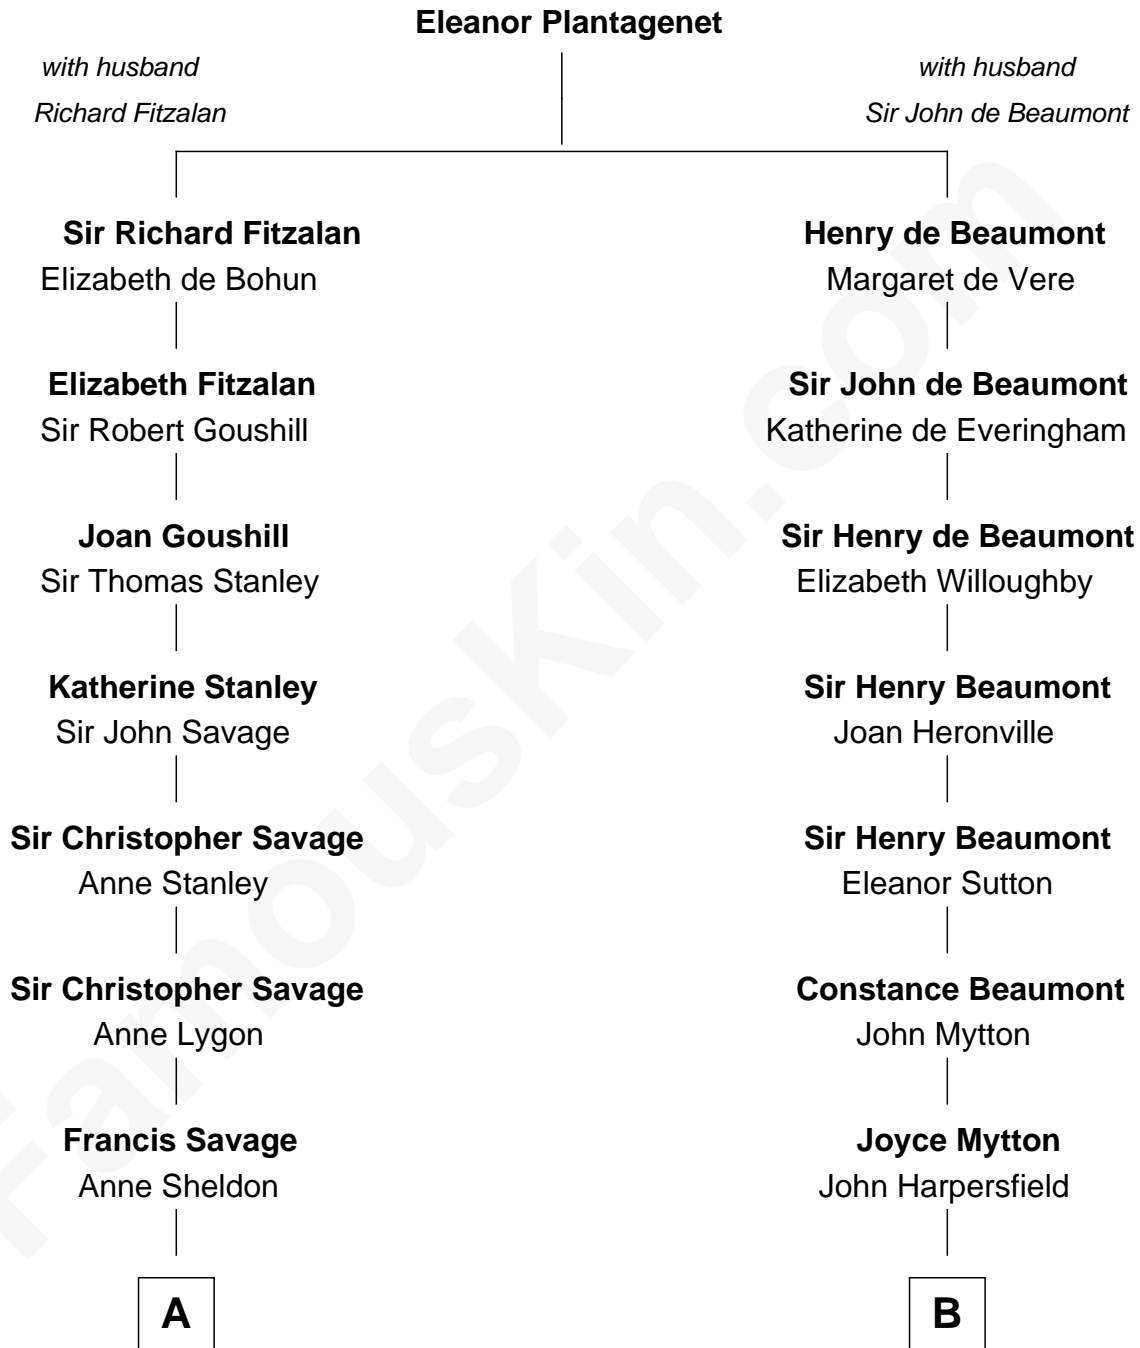

FamousKin.com Relationship Chart of

Adlai Stevenson II

31st Governor of Illinois

18th cousin 3 times removed of

Chevy Chase

Comedian, Actor and Writer

C

Lewis Green Stevenson

Helen Louise Davis

Adlai Stevenson II

31st Governor of Illinois

D

Sarah Tannery Baker

Col. Lyne Shackelford Metcalfe

Grace Metcalfe

Charles Denison Chase