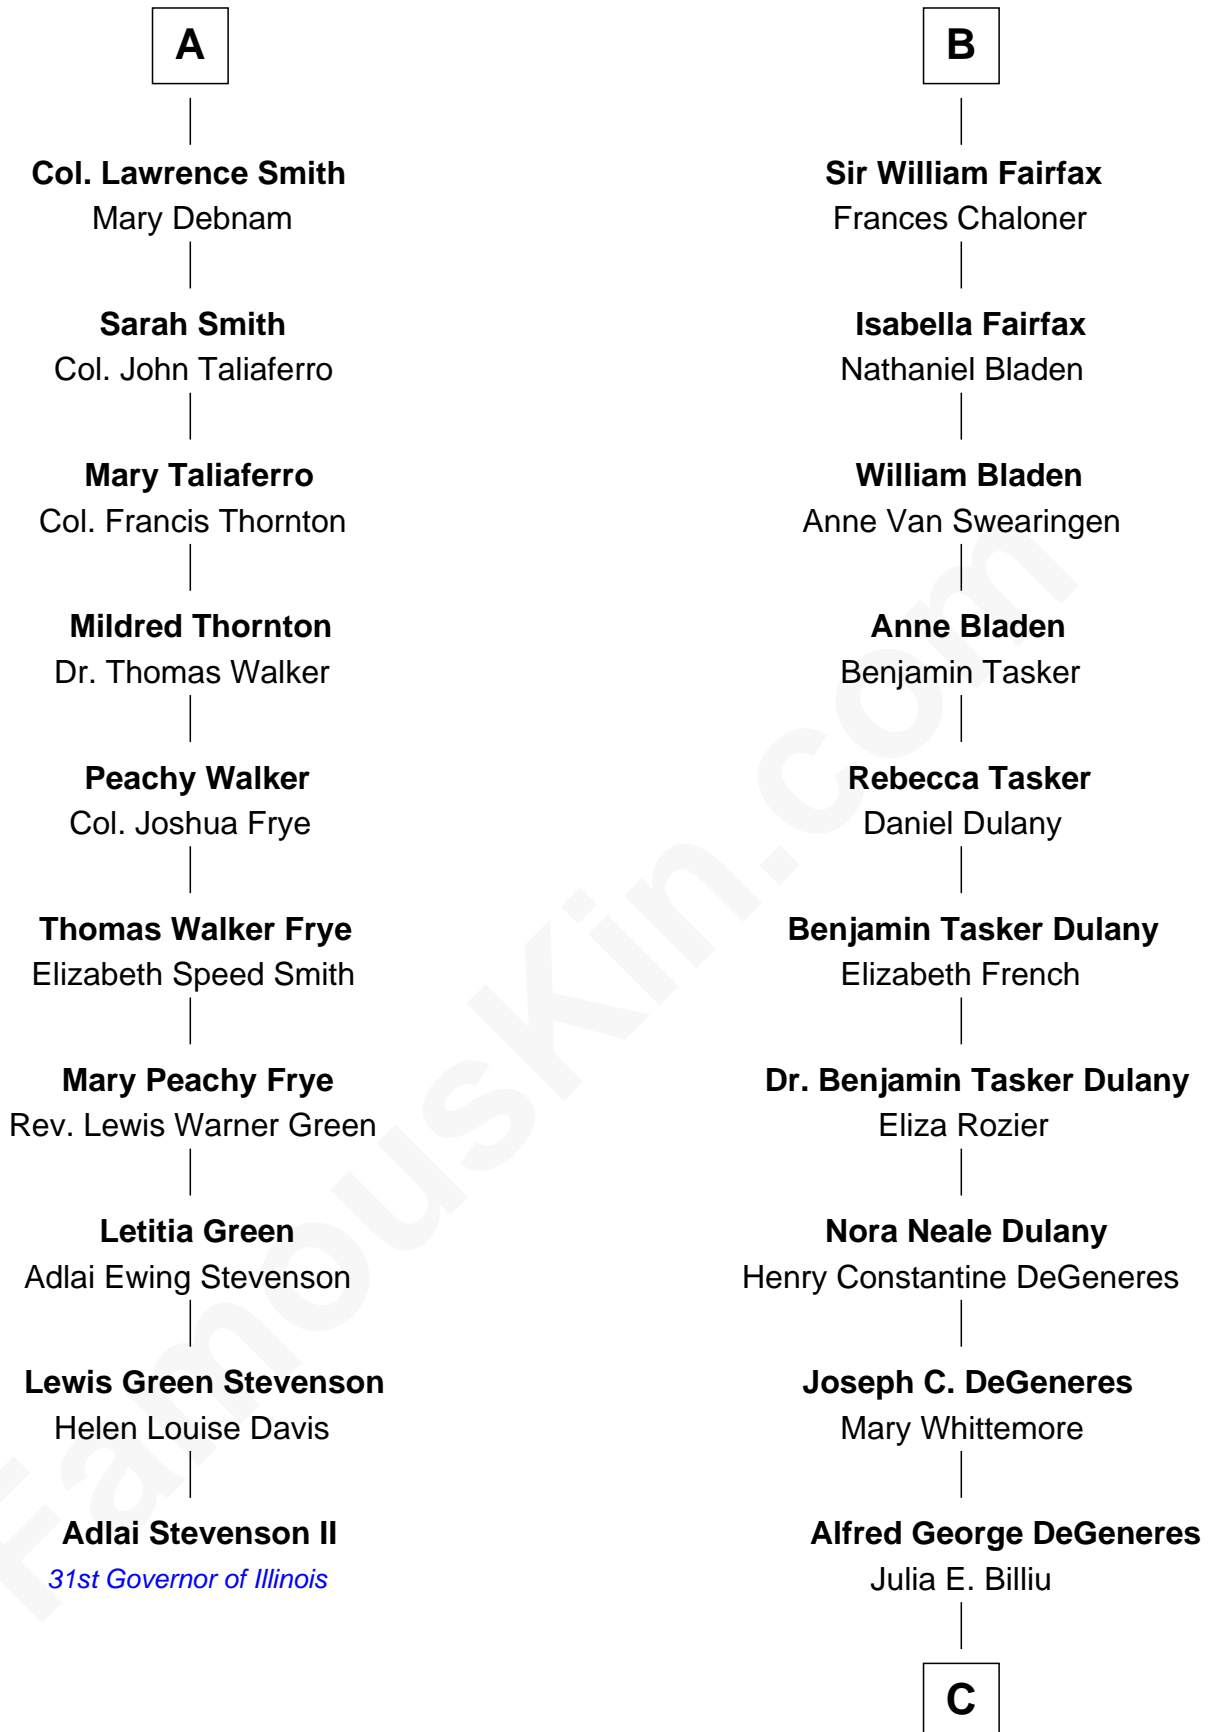

FamousKin.com Relationship Chart of

Adlai Stevenson II

31st Governor of Illinois

16th cousin 3 times removed of

Ellen DeGeneres

Comedienne and TV Personality

Richard Sherburne

Alice Hamerton