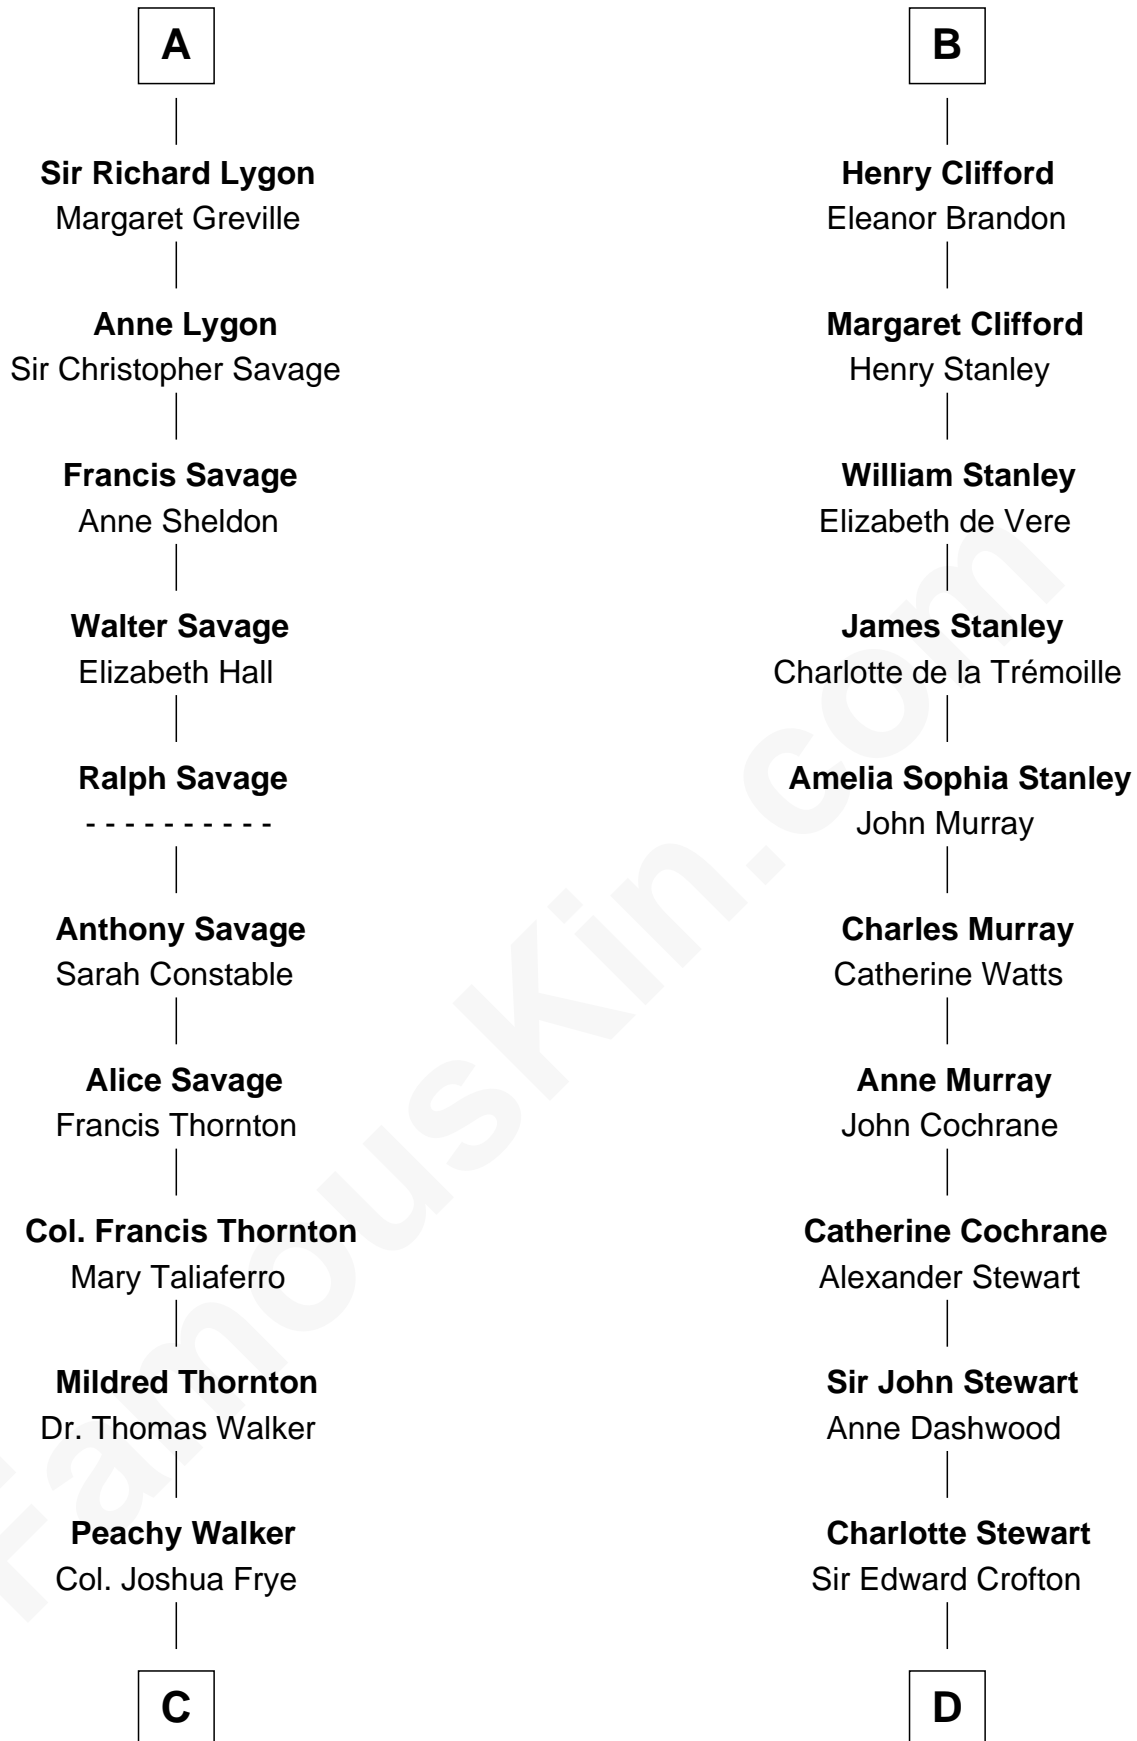

FamousKin.com Relationship Chart of

Adlai Stevenson II
31st Governor of Illinois

21st cousin of

Guy Ritchie
British Filmmaker

Hugh le Despencer
Eleanor de Clare

Sir Edward le Despencer
Anne de Ferrers

Edward Despencer
Elizabeth Burghersh

Margaret Despencer
Robert de Ferrers

Sir Edmund Ferrers
Ellen Roche

Margaret Ferrers
John de Beauchamp

Sir Richard de Beauchamp
Elizabeth Stafford

Anne de Beauchamp
Sir Richard Lygon

A

Elizabeth le Despencer
Maurice de Berkeley

Thomas de Berkeley
Margaret de Lisle

Elizabeth de Berkeley
Richard de Beauchamp

Eleanor Beauchamp
Edmund Beaufort

Eleanor Beaufort
Sir Robert Spencer

Catherine Spencer
Henry Algernon Percy

Margaret Percy
Henry Clifford

B

C

Thomas Walker Frye
Elizabeth Speed Smith

Mary Peachy Frye
Rev. Lewis Warner Green

Letitia Green
Adlai Ewing Stevenson

Lewis Green Stevenson
Helen Louise Davis

Adlai Stevenson II
31st Governor of Illinois