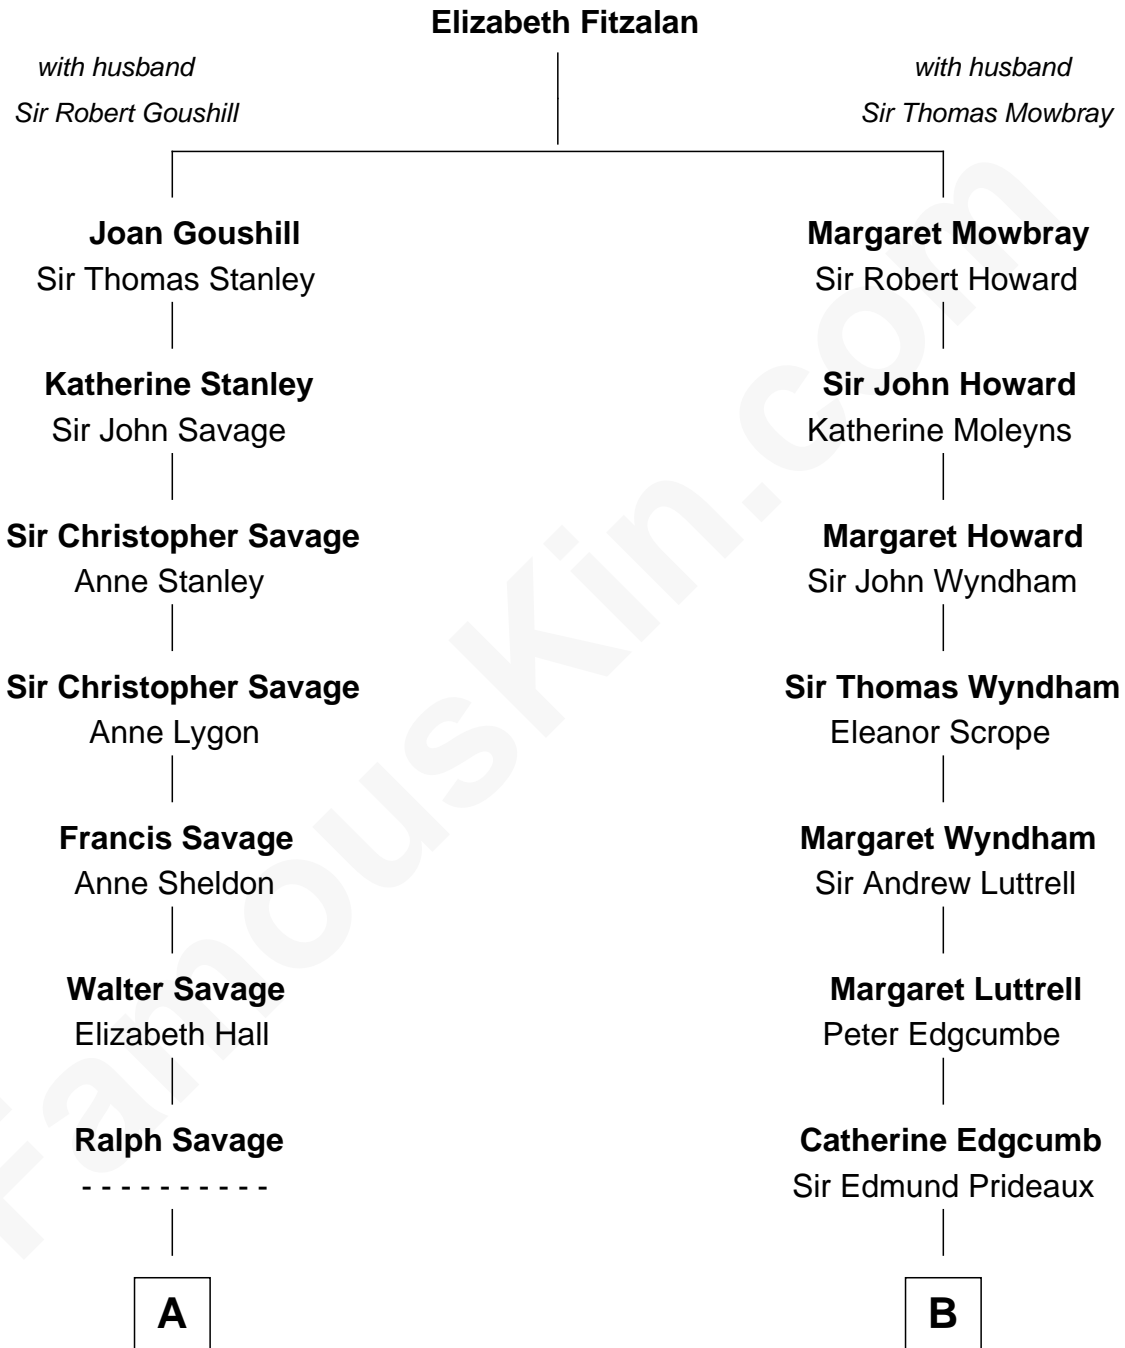

FamousKin.com

Relationship Chart of

Adlai Stevenson II

31st Governor of Illinois

16th cousin 2 times removed of

Guy Ritchie
British Filmmaker

C

John Vivian Ritchie
Amber Mary Parkinson