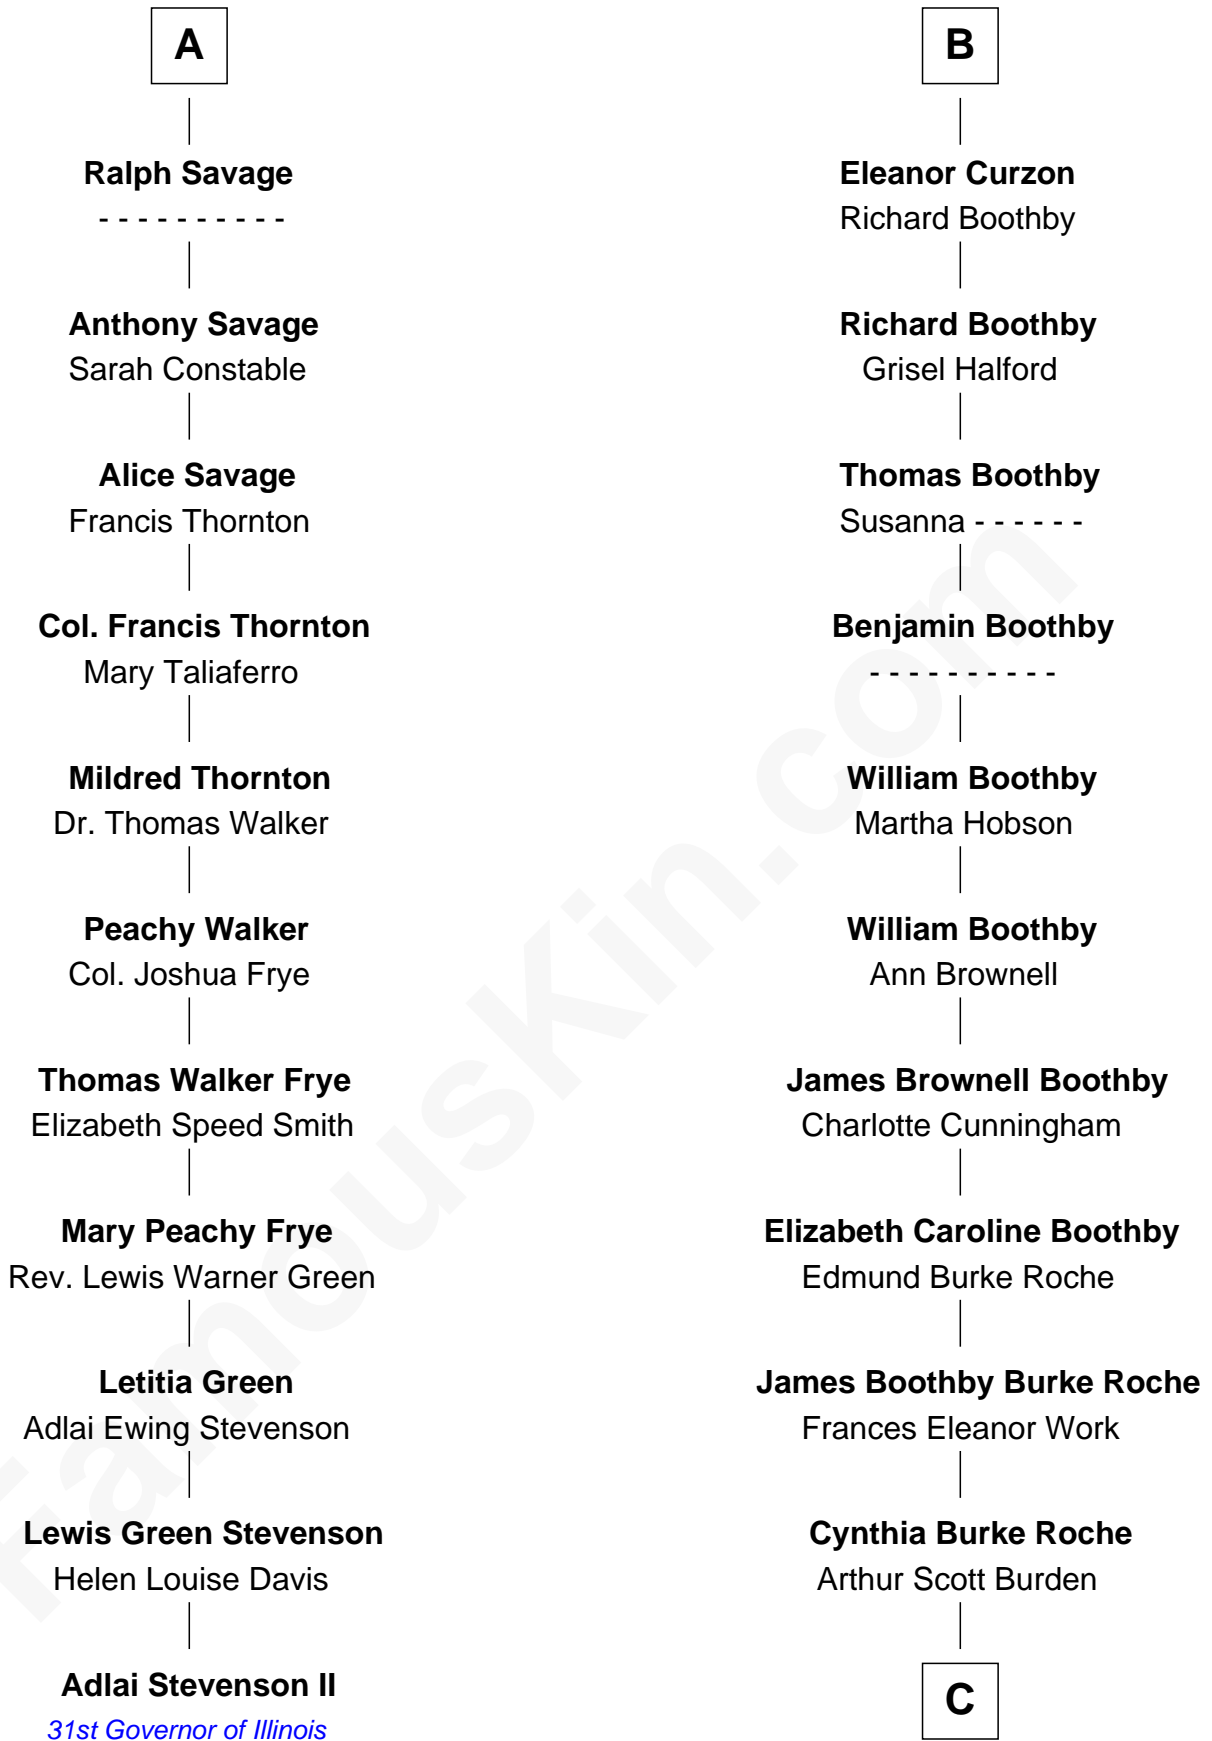

# FamousKin.com Relationship Chart of

**Adlai Stevenson II**

*31st Governor of Illinois*

17th cousin 2 times removed of

**Oliver Platt**

*Movie Actor*

**Sir Richard Fitzalan**

Elizabeth de Bohun

Sir William Beauchamp

**Joan Beauchamp**

James Butler

**Elizabeth Butler**

John Talbot

**Ann Talbot**

Sir Henry Vernon

**Thomas Vernon**

Anne Ludlow

**Eleanor Vernon**

Francis Curzon

**John Curzon**

Millicent Sacheverell

**B**

**C**

**Eileen Burden**  
Walter Maynard

**Sheila Maynard**  
Nicholas Platt

**Oliver Platt**  
*Movie Actor*

FamousKin.com