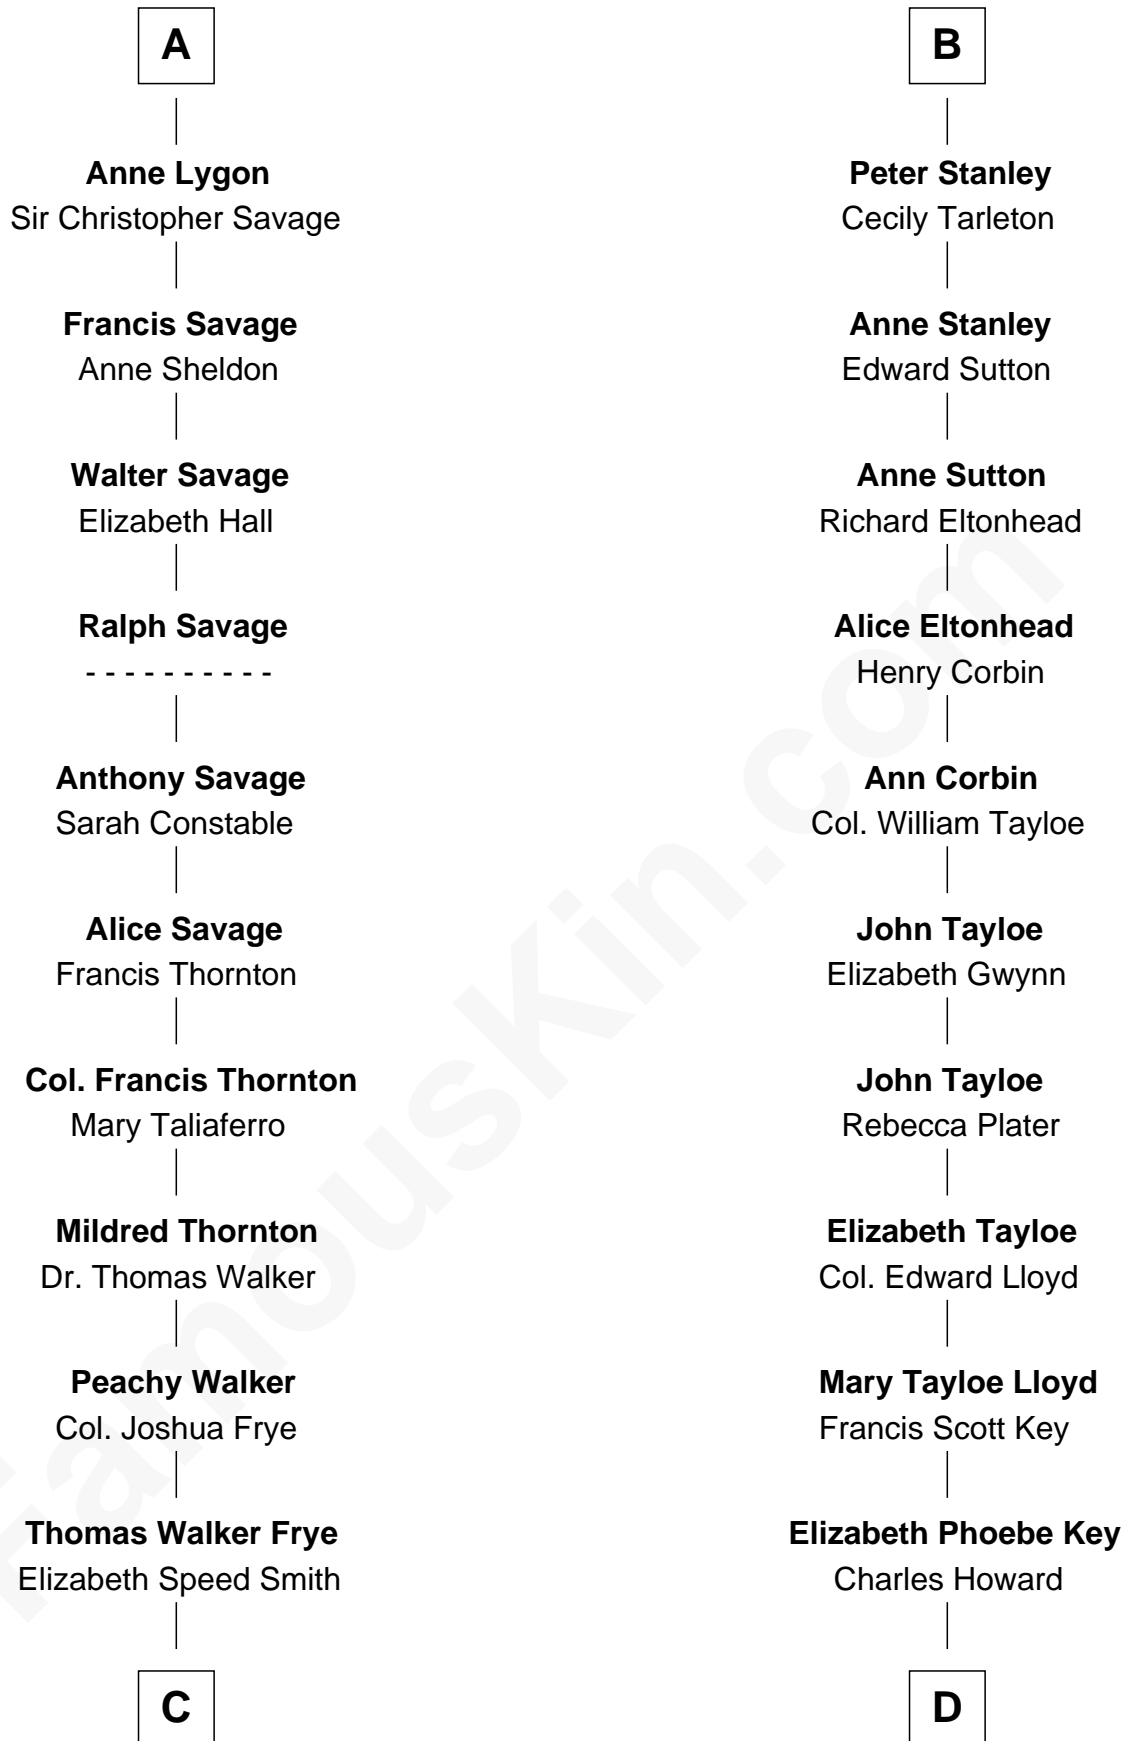

FamousKin.com Relationship Chart of

Adlai Stevenson II

31st Governor of Illinois

18th cousin 2 times removed of

Thomas Hunt Morgan

Nobel Prize Winner in Physiology or Medicine

Katherine de Hastang

Ralph de Stafford

FamousKin.com