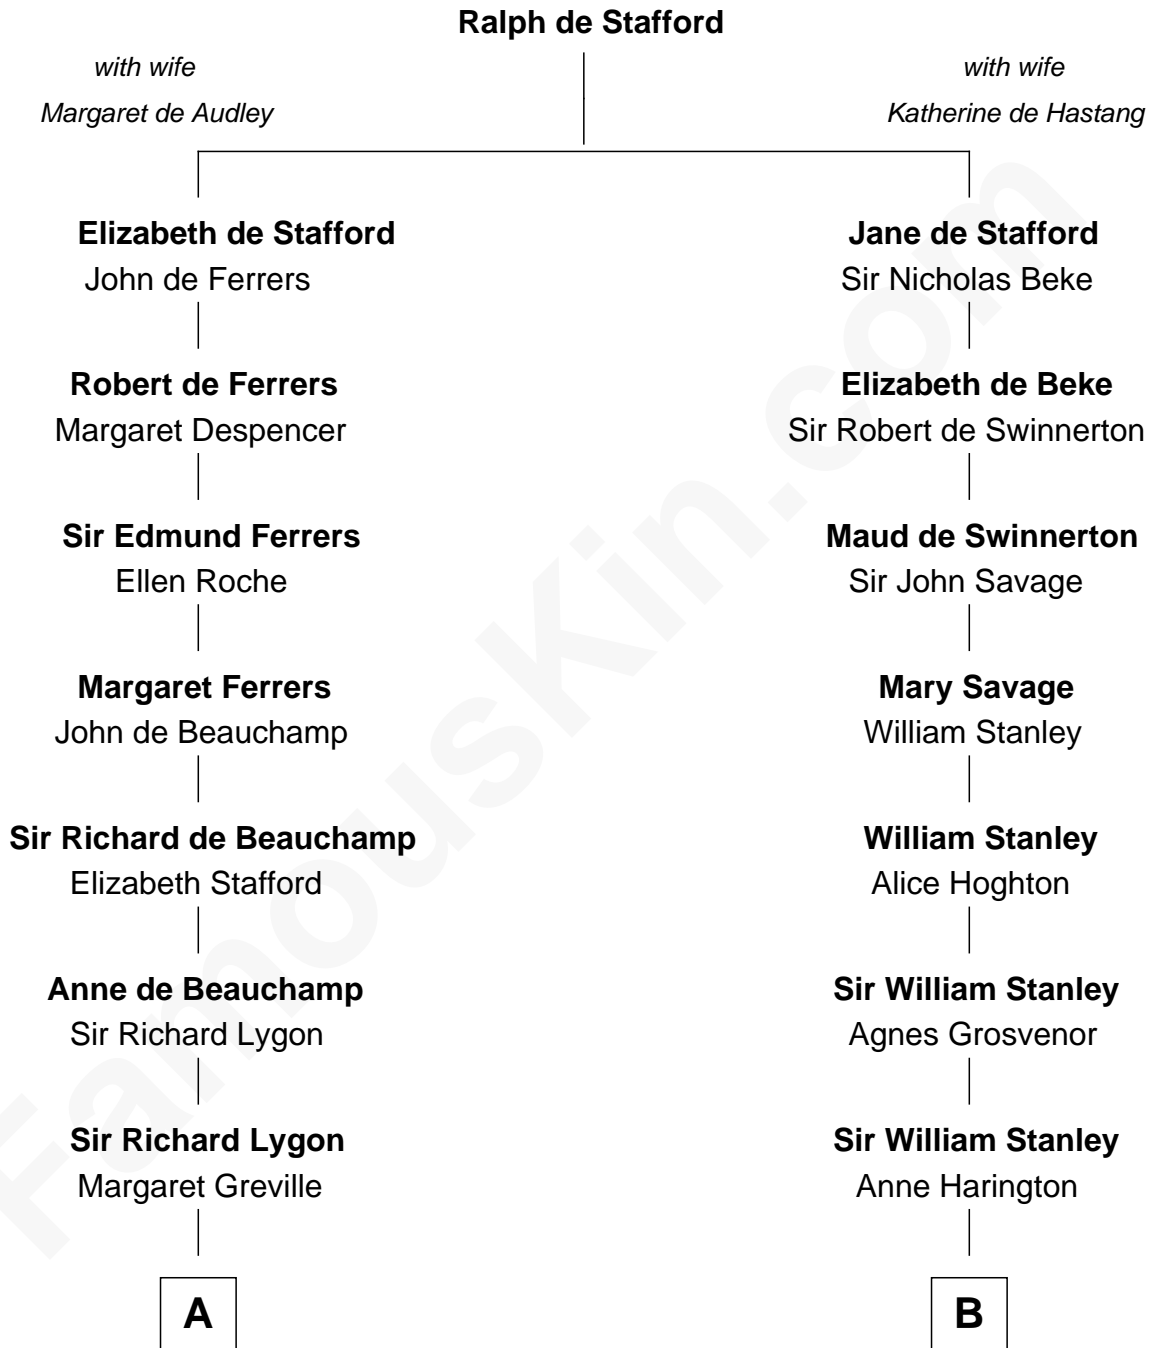

FamousKin.com Relationship Chart of

Adlai Stevenson II

31st Governor of Illinois

18th cousin 2 times removed of

Thomas Hunt Morgan

Nobel Prize Winner in Physiology or Medicine

FamousKin.com