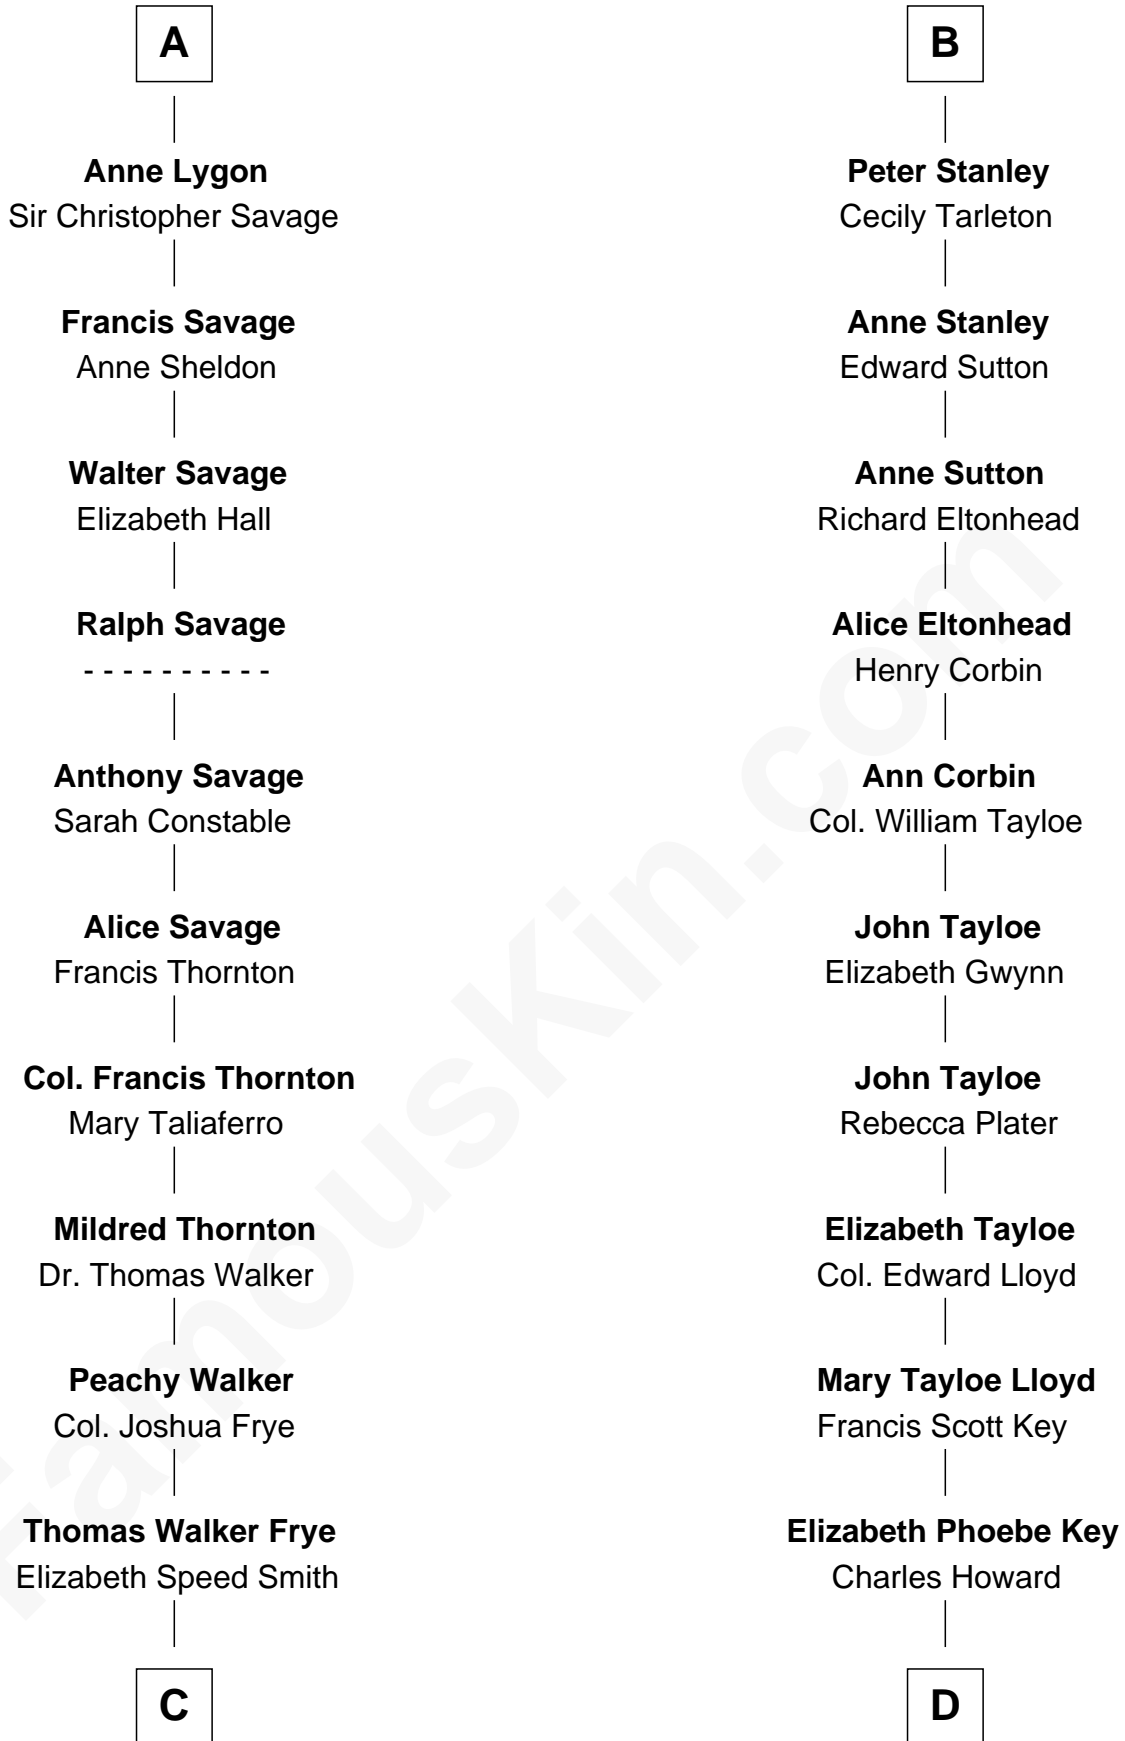

FamousKin.com Relationship Chart of

Adlai Stevenson II

31st Governor of Illinois

18th cousin 2 times removed of

Thomas Hunt Morgan

Nobel Prize Winner in Physiology or Medicine

FamousKin.com