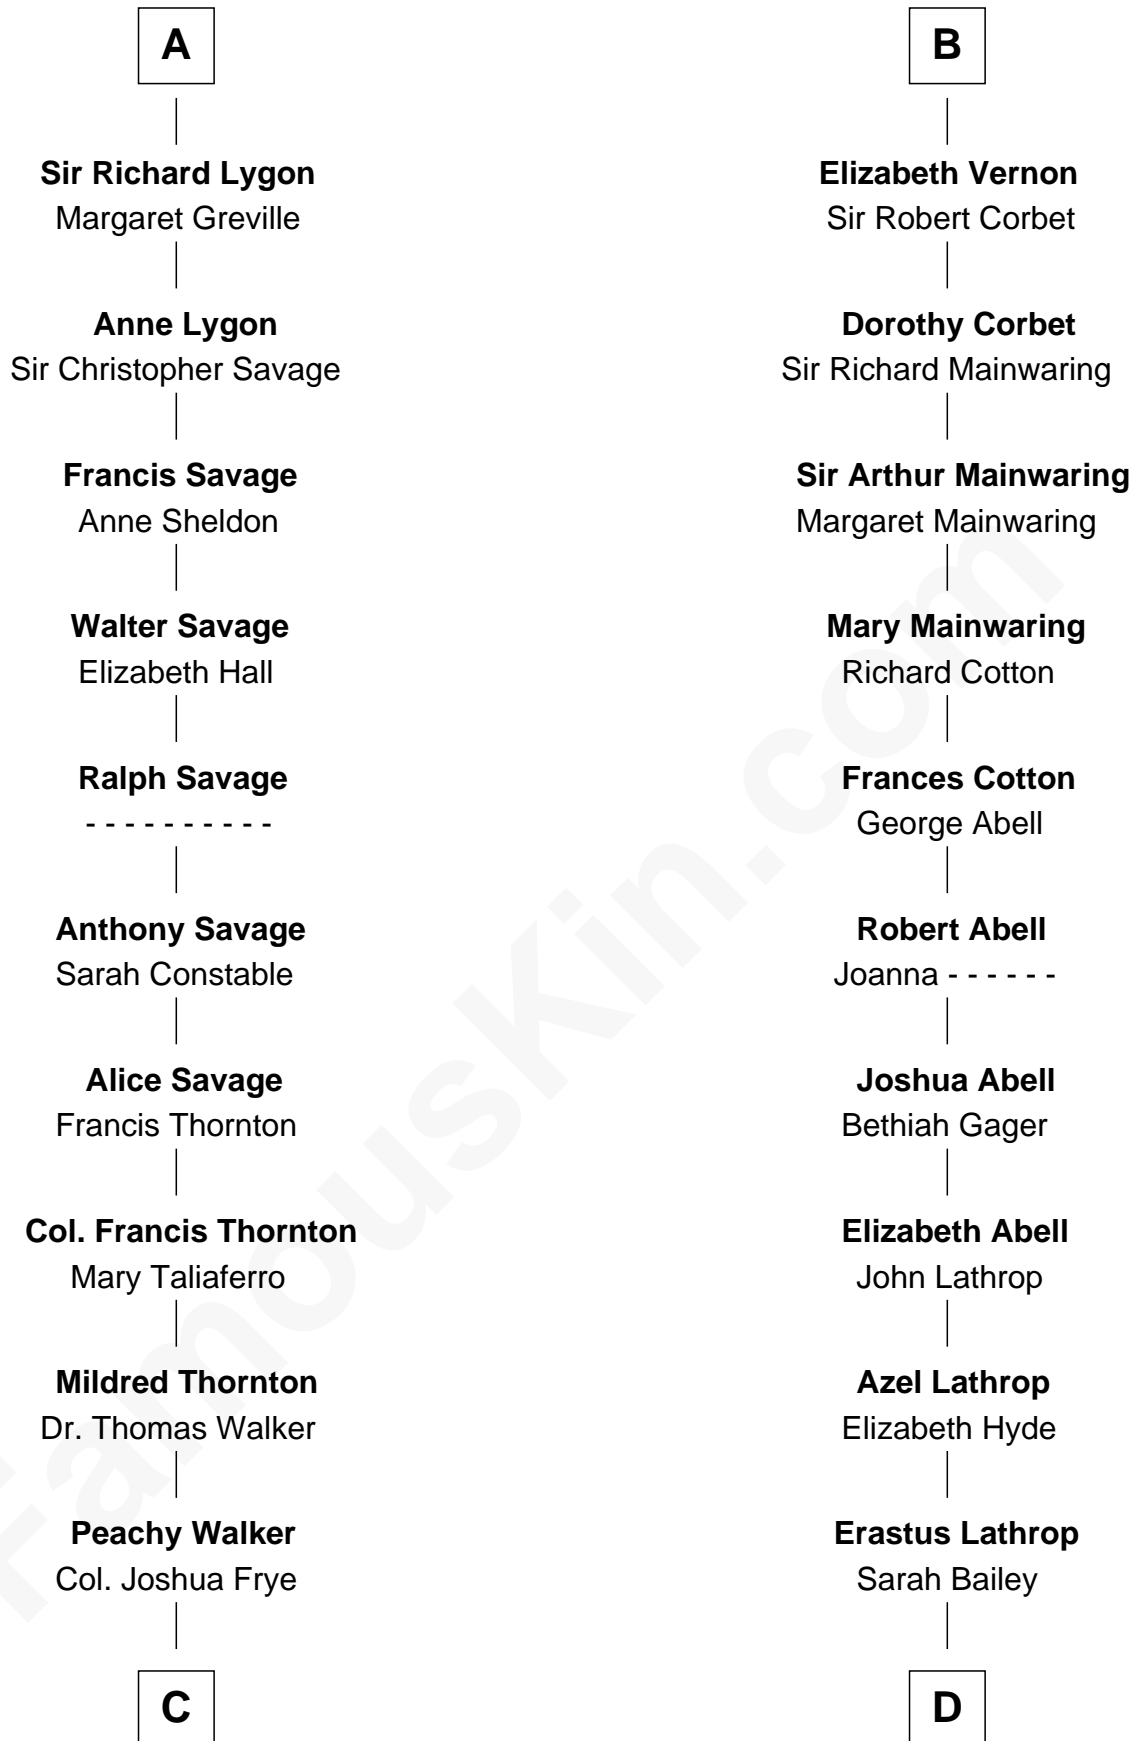

# FamousKin.com Relationship Chart of

**Adlai Stevenson II**

*31st Governor of Illinois*

19th cousin 2 times removed of

**Marjorie Post**

*Founder of General Foods*

**Sir William de Beauchamp**

Isabel Mauduit

**Sir Walter de Beauchamp**

Alice de Tony

**Giles de Beauchamp**

Catherine de Bures

**John de Beauchamp**

Elizabeth - - - - -

**Sir William de Beauchamp**

Catherine de Ufflete

James Butler

**Elizabeth Butler**

John Talbot

**Ann Talbot**

Sir Henry Vernon

**B**

**C**

**Thomas Walker Frye**  
Elizabeth Speed Smith

**Mary Peachy Frye**  
Rev. Lewis Warner Green

**Letitia Green**  
Adlai Ewing Stevenson

**Lewis Green Stevenson**  
Helen Louise Davis

**Adlai Stevenson II**  
*31st Governor of Illinois*

**D**

**Caroline Cushman Lathrop**  
Charles Rollin Post