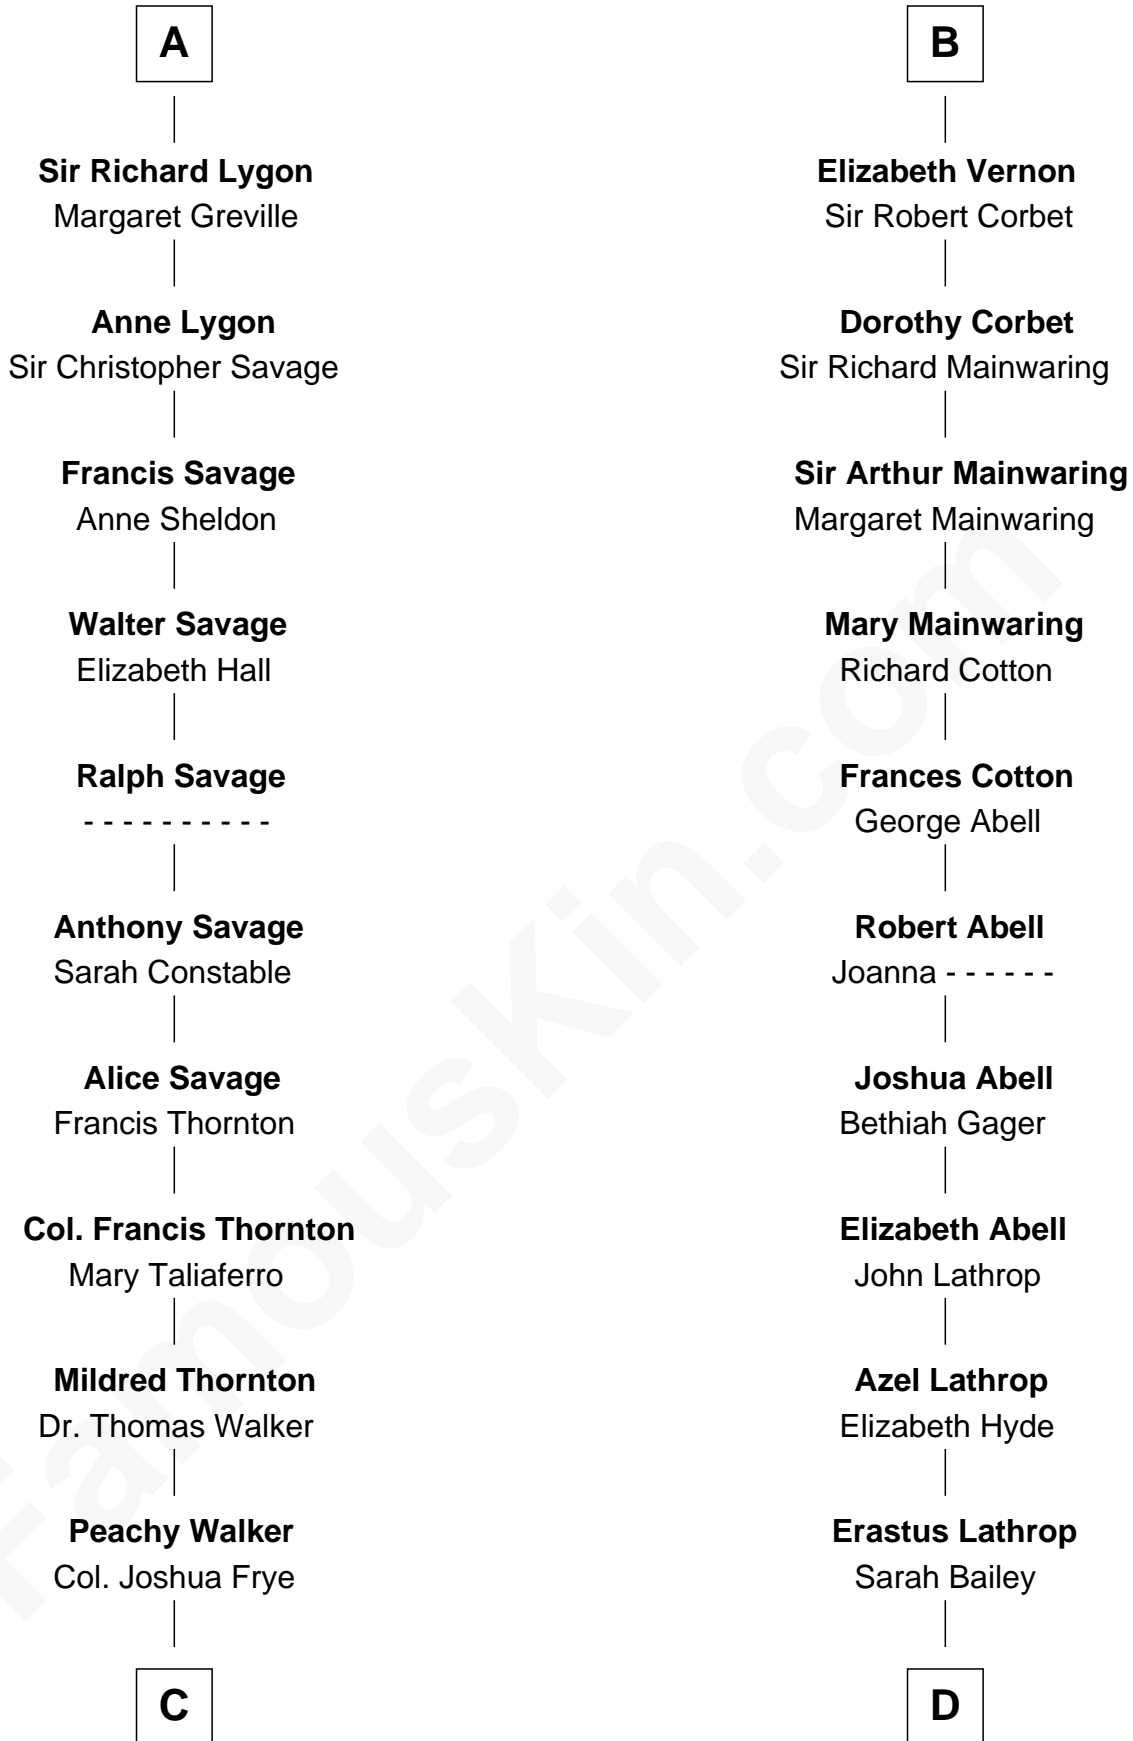

FamousKin.com Relationship Chart of

Adlai Stevenson II

31st Governor of Illinois

18th cousin 3 times removed of

C. W. Post

Founder of Post Cereals

Sir William de Beauchamp

Isabel Mauduit

James Butler

Elizabeth Butler

John Talbot

Ann Talbot

Sir Henry Vernon

B

C

Thomas Walker Frye
Elizabeth Speed Smith

Mary Peachy Frye
Rev. Lewis Warner Green

Letitia Green
Adlai Ewing Stevenson

Lewis Green Stevenson
Helen Louise Davis

Adlai Stevenson II
31st Governor of Illinois

D

Caroline Cushman Lathrop
Charles Rollin Post