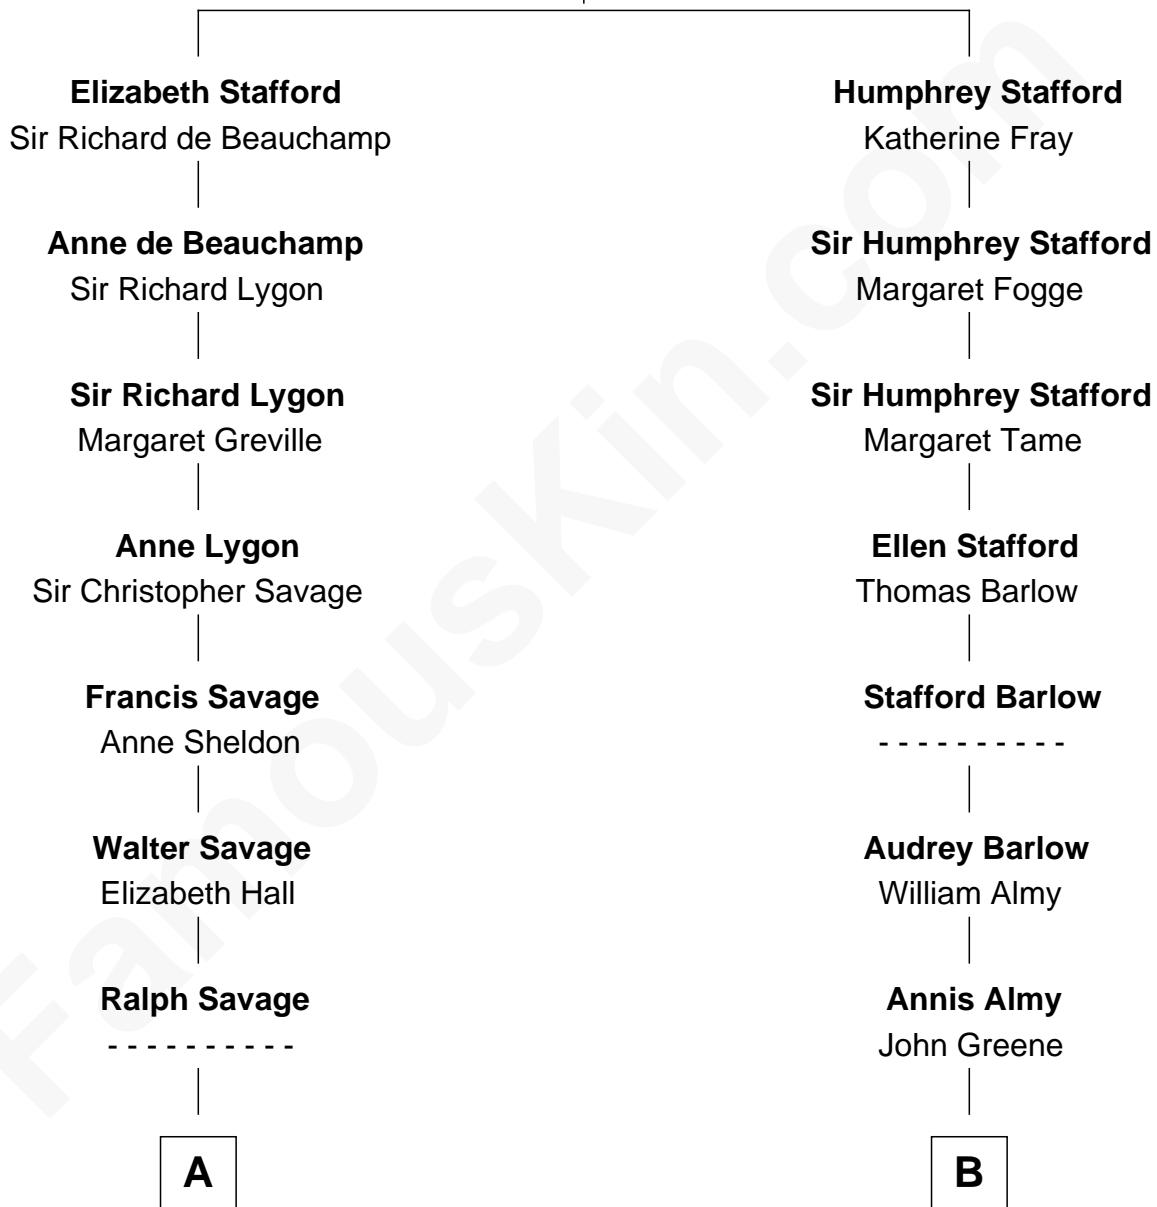

FamousKin.com Relationship Chart of

Adlai Stevenson II
31st Governor of Illinois

16th cousin of

Charlie Munger
Vice-Chairman of Berkshire Hathaway

Sir Humphrey Stafford
Eleanor Aylesbury

Charlie Munger photo by [Nick Webb](#) (CC BY 2.0)