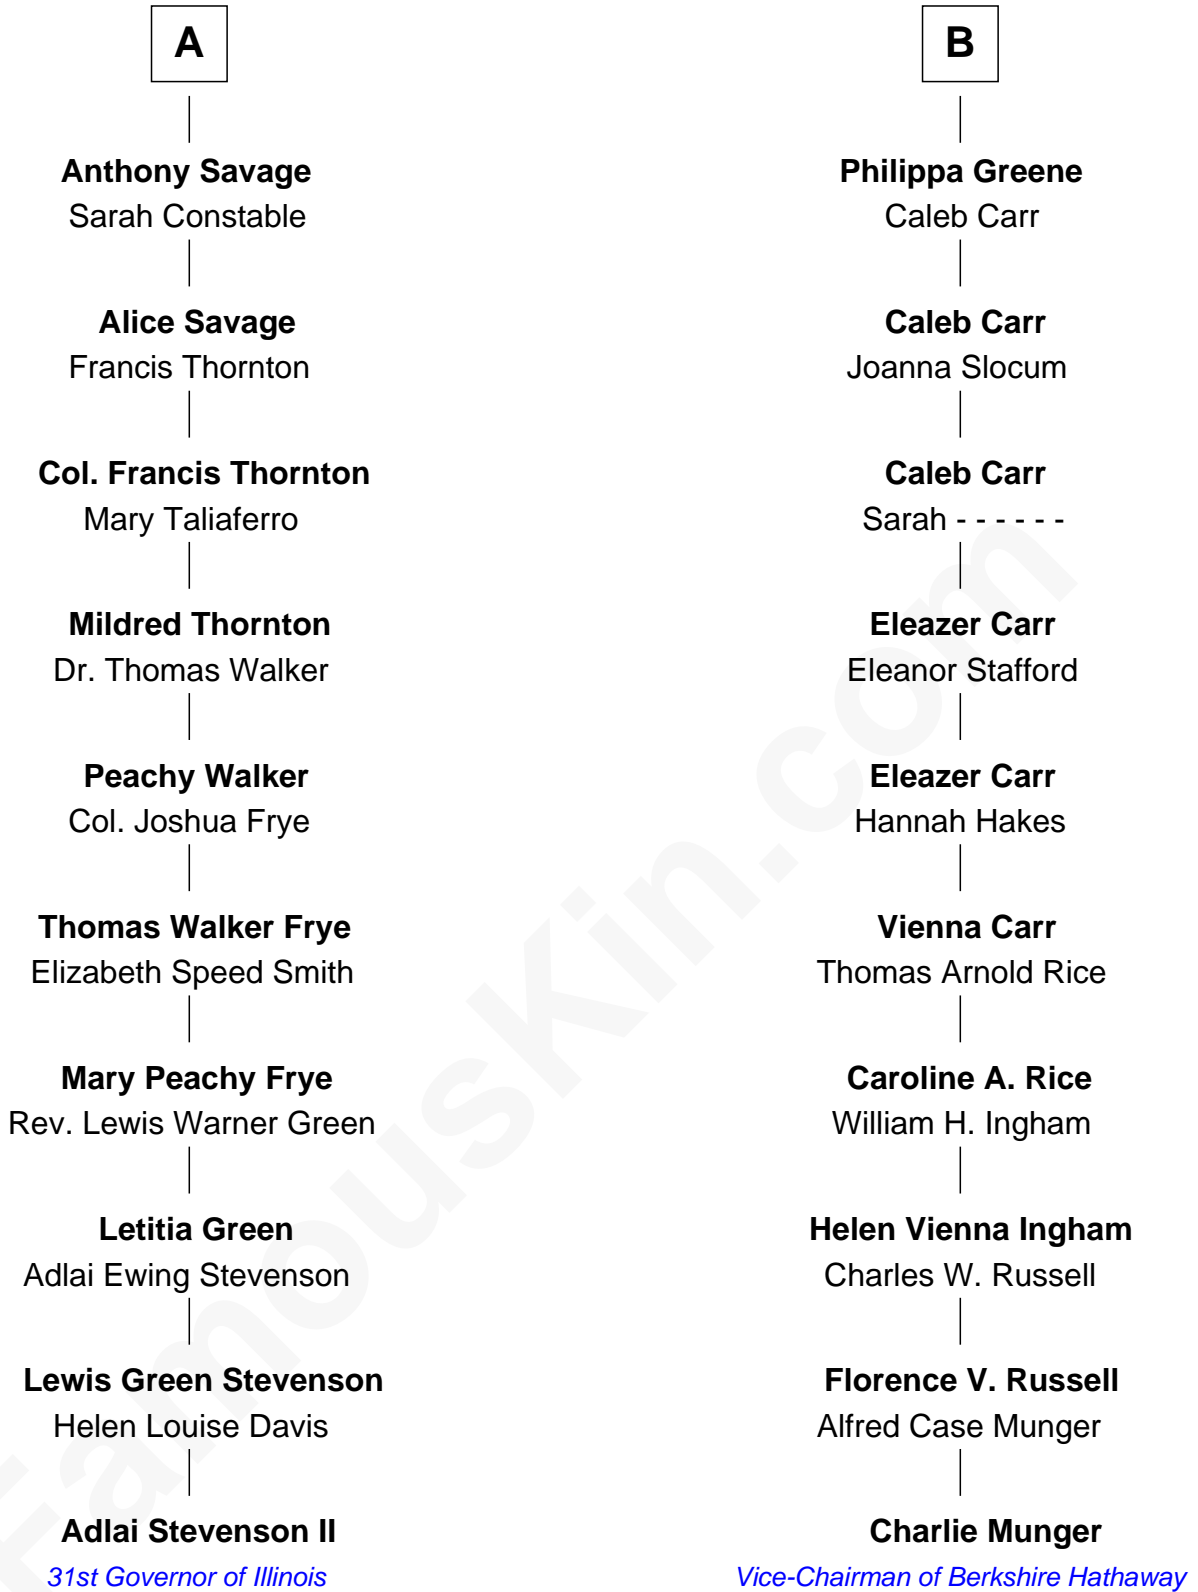

FamousKin.com Relationship Chart of

Adlai Stevenson II
31st Governor of Illinois

16th cousin of

Charlie Munger
Vice-Chairman of Berkshire Hathaway

Sir Humphrey Stafford
Eleanor Aylesbury

Charlie Munger photo by [Nick Webb](#) (CC BY 2.0)