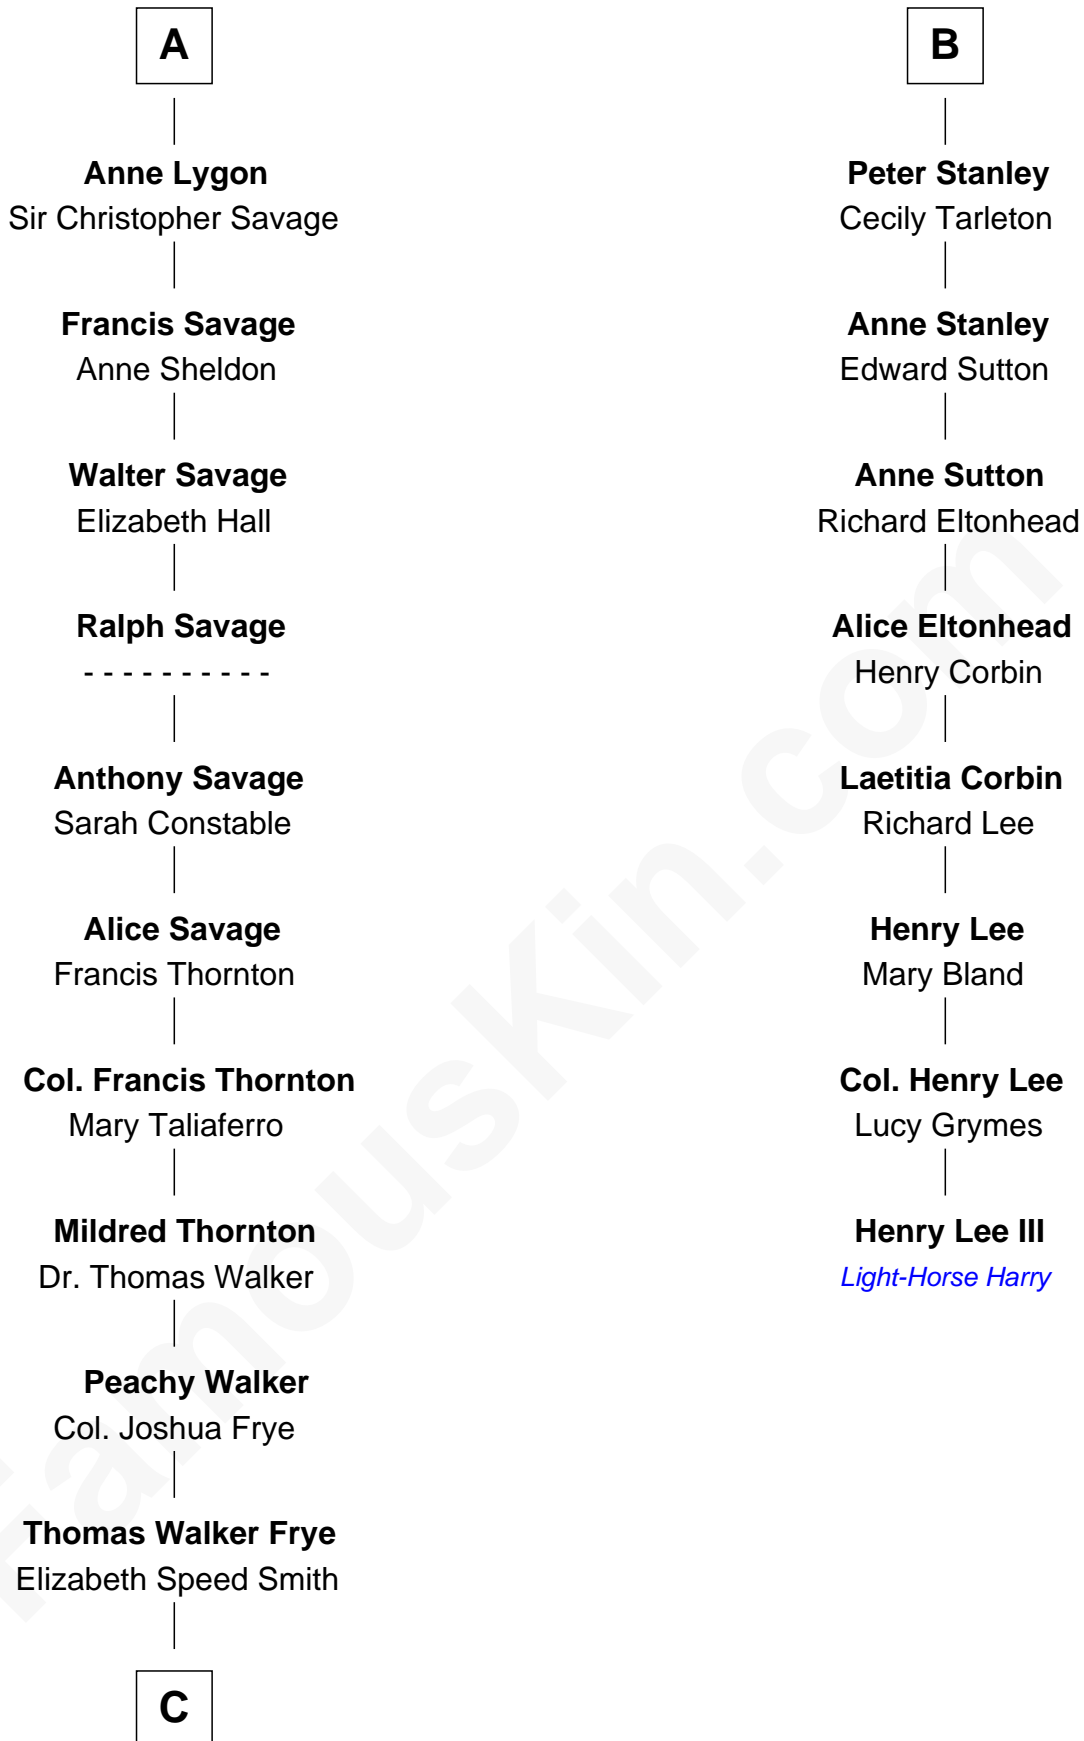

FamousKin.com Relationship Chart of

Adlai Stevenson II

31st Governor of Illinois

14th cousin 6 times removed of

Henry Lee III

9th Governor of Virginia

C

—
Mary Peachy Frye
Rev. Lewis Warner Green

—
Letitia Green
Adlai Ewing Stevenson

—
Lewis Green Stevenson
Helen Louise Davis

—
Adlai Stevenson II
31st Governor of Illinois

FamousKin.com