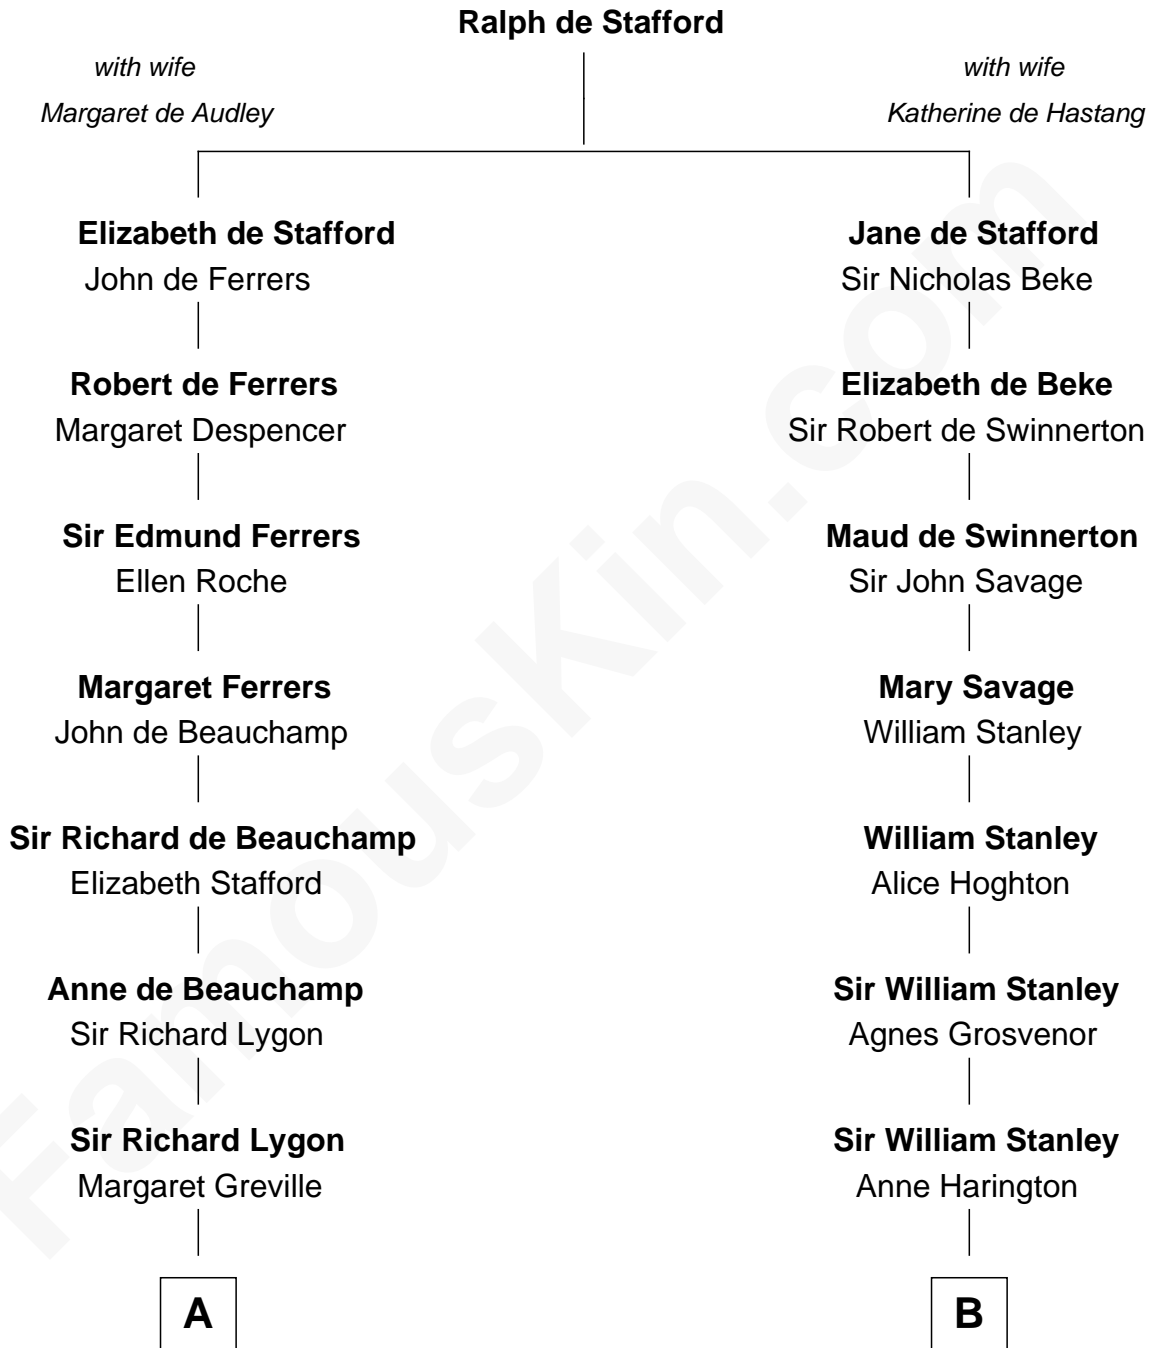

FamousKin.com Relationship Chart of

Adlai Stevenson II

31st Governor of Illinois

14th cousin 6 times removed of

Henry Lee III

9th Governor of Virginia

C

—
Mary Peachy Frye
Rev. Lewis Warner Green

—
Letitia Green
Adlai Ewing Stevenson

—
Lewis Green Stevenson
Helen Louise Davis

—
Adlai Stevenson II
31st Governor of Illinois

FamousKin.com