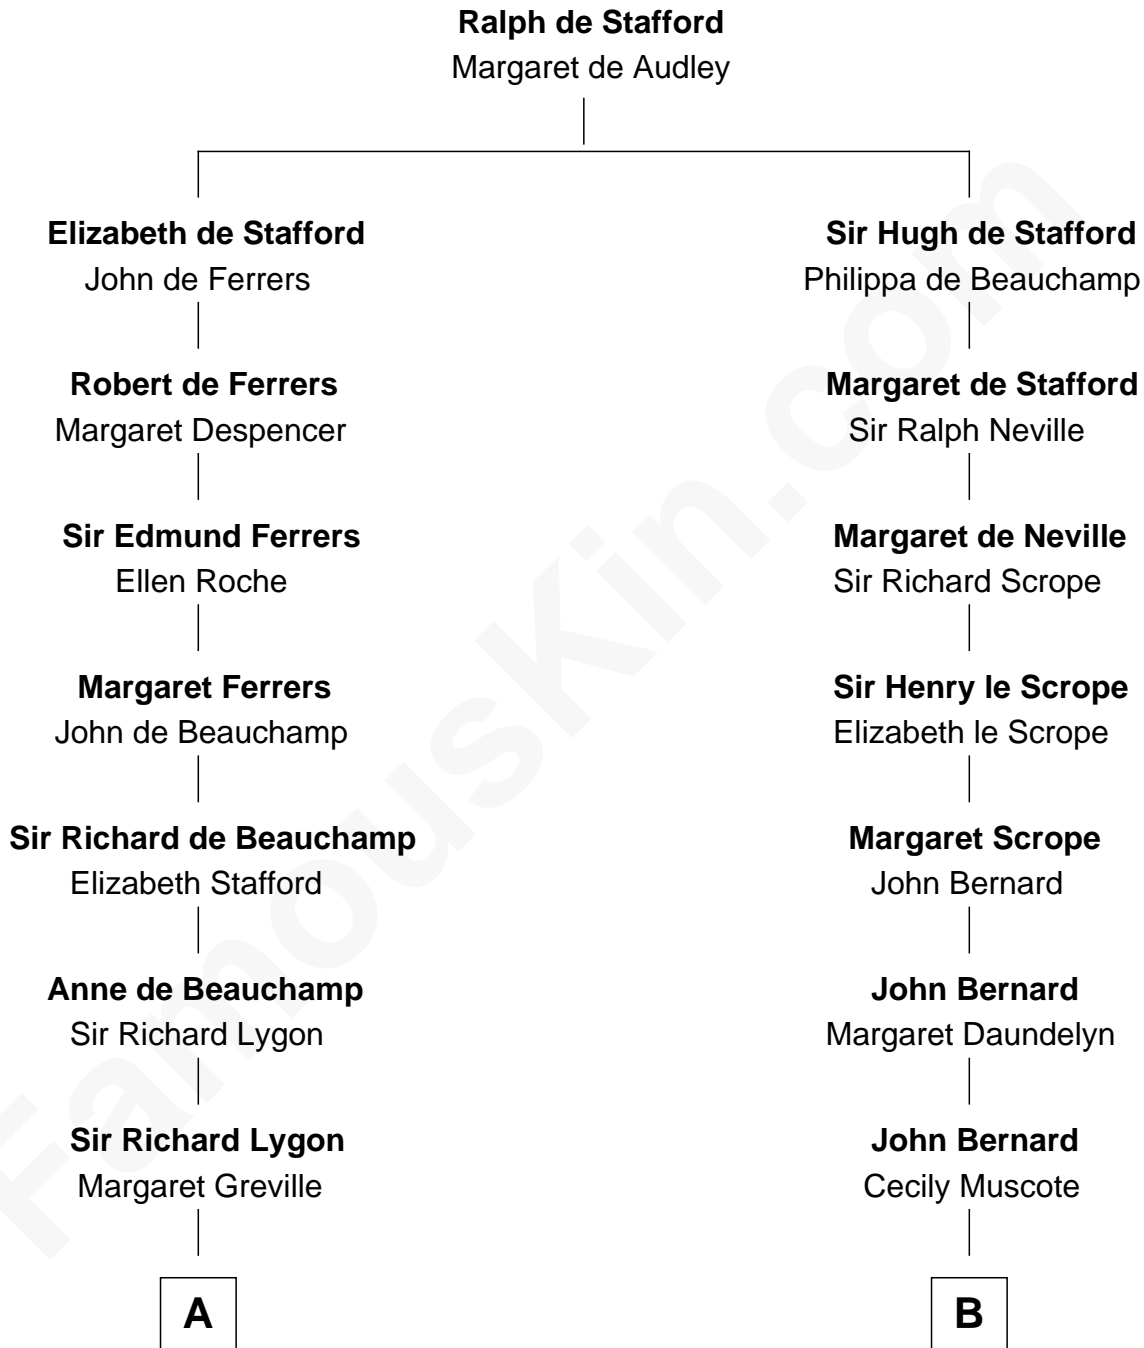

# FamousKin.com Relationship Chart of

**Adlai Stevenson II**

*31st Governor of Illinois*

14th cousin 6 times removed of

**William Henry Harrison**

*9th U.S. President*

**C**

—  
**Mary Peachy Frye**  
Rev. Lewis Warner Green

—  
**Letitia Green**  
Adlai Ewing Stevenson

—  
**Lewis Green Stevenson**  
Helen Louise Davis

—  
**Adlai Stevenson II**  
*31st Governor of Illinois*

FamousKin.com