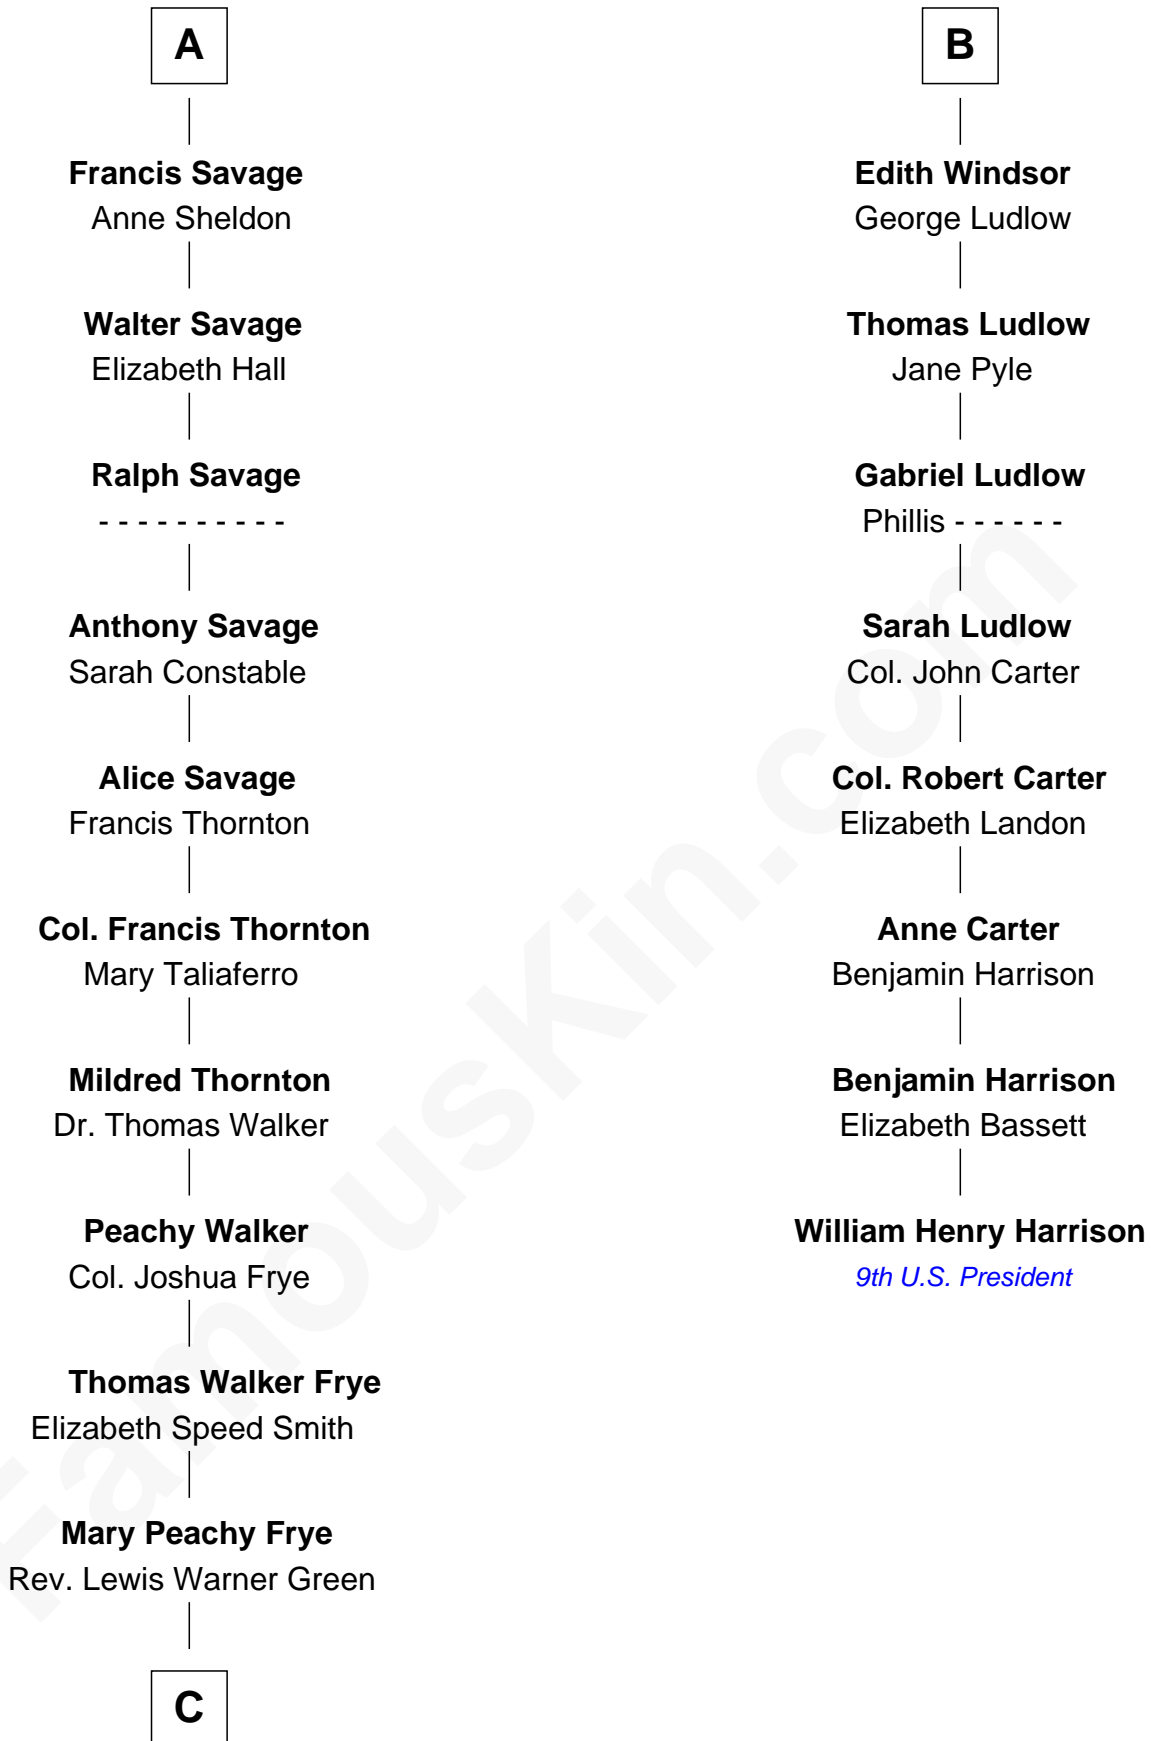

FamousKin.com Relationship Chart of

Adlai Stevenson II

31st Governor of Illinois

14th cousin 5 times removed of

William Henry Harrison

9th U.S. President

Humphrey de Bohun

Elizabeth Plantagenet

Sir William de Bohun
Elizabeth de Badlesmere

Elizabeth de Bohun
Sir Richard Fitzalan

Elizabeth Fitzalan
Sir Robert Goushill

Joan Goushill
Sir Thomas Stanley

Katherine Stanley
Sir John Savage

Sir Christopher Savage
Anne Stanley

Sir Christopher Savage
Anne Lygon

A

Margaret de Bohun
Sir Hugh de Courtnay

Elizabeth de Courtnay
Sir Andrew Luttrell

Sir Hugh Luttrell
Catherine de Beaumont

Elizabeth Luttrell
John Stratton

Elizabeth Stratton
John Andrews

Elizabeth Andrews
Sir Thomas de Windsor

Sir Andrews de Windsor
Elizabeth Blount

B

C

—
Letitia Green
Adlai Ewing Stevenson

—
Lewis Green Stevenson
Helen Louise Davis

—
Adlai Stevenson II
31st Governor of Illinois