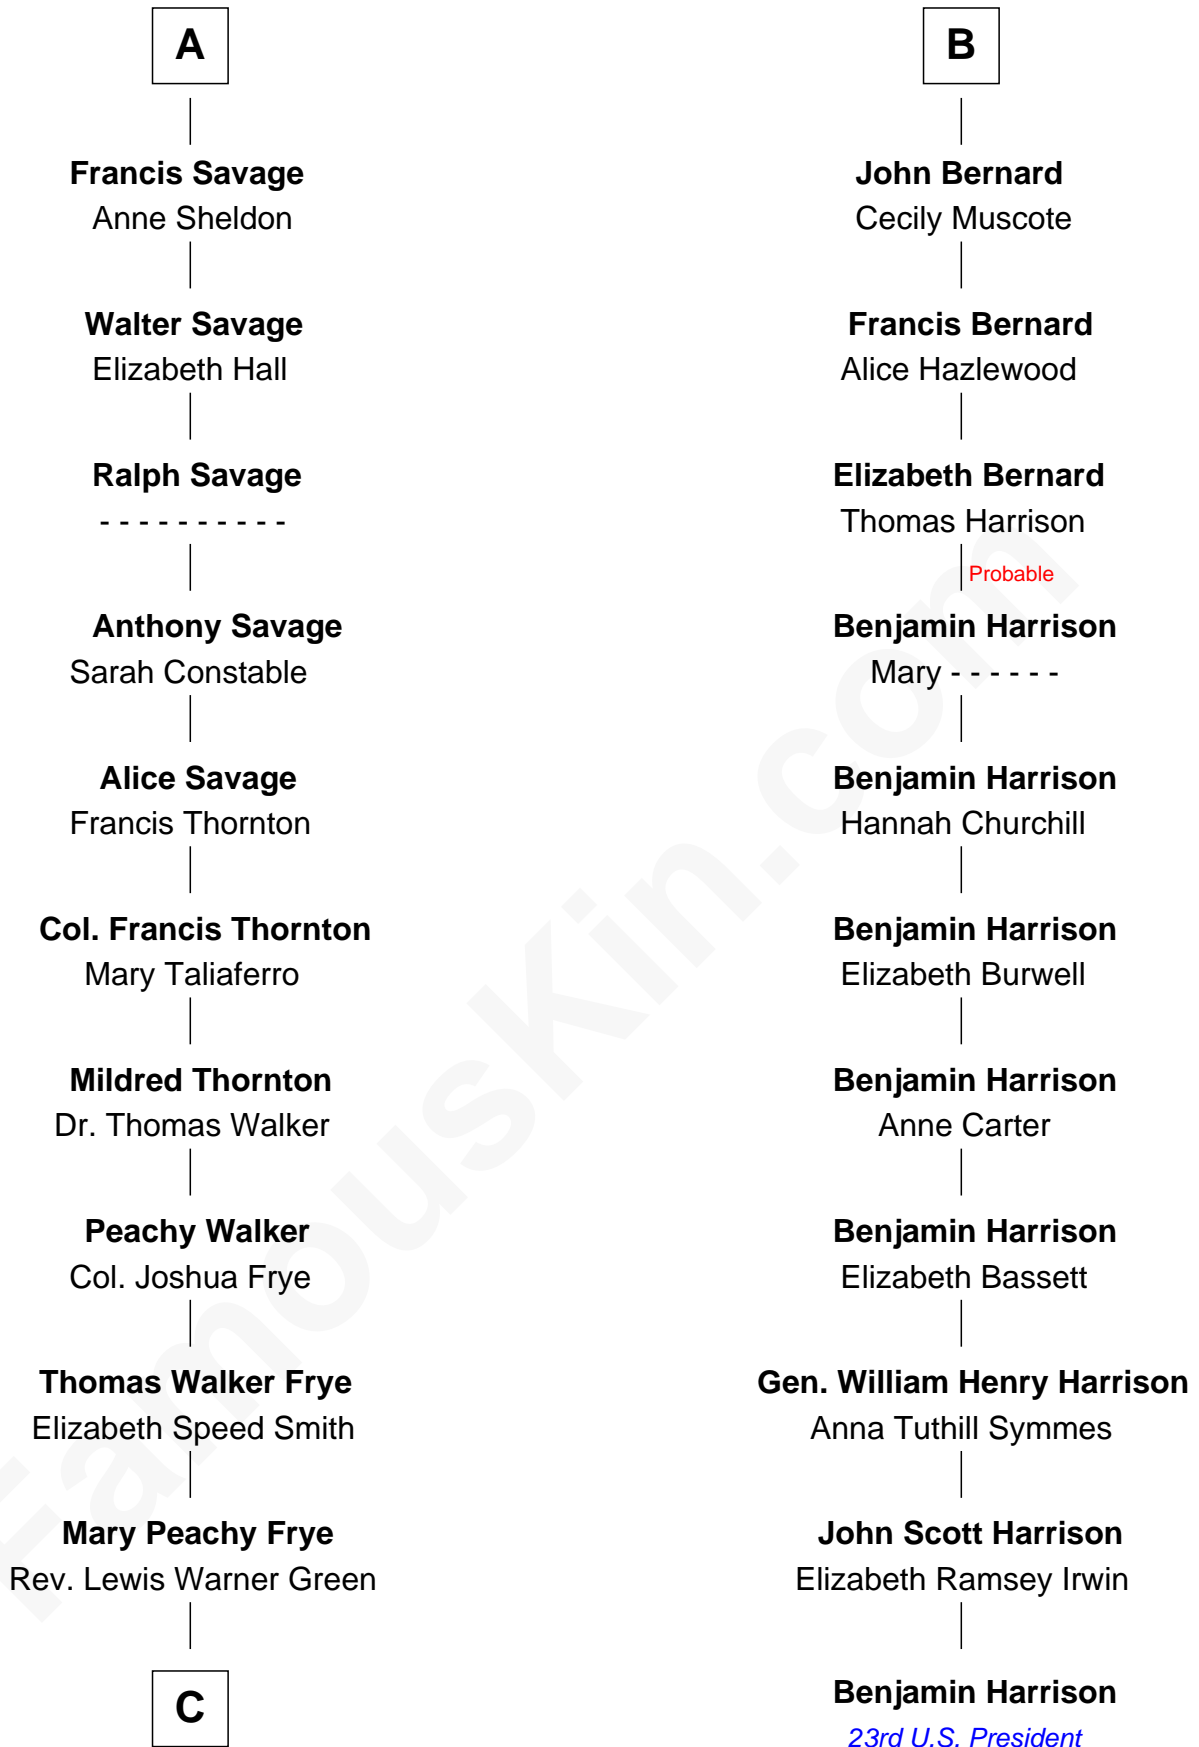

FamousKin.com Relationship Chart of

Adlai Stevenson II

31st Governor of Illinois

17th cousin 2 times removed of

Benjamin Harrison

23rd U.S. President

Bartholomew de Badlesmere

Margaret de Clare

Katherine Stanley

Sir John Savage

Sir Christopher Savage

Anne Stanley

Sir Christopher Savage

Anne Lygon

A

Margery de Badlesmere

Sir William de Ros

Maud de Roos

John de Welles

Margery de Welles

Stephen le Scrope

John le Scrope

Elizabeth Chaworth

Elizabeth le Scrope

Sir Henry le Scrope

Margaret Scrope

John Bernard

John Bernard

Margaret Daundelyn

B

C

—
Letitia Green