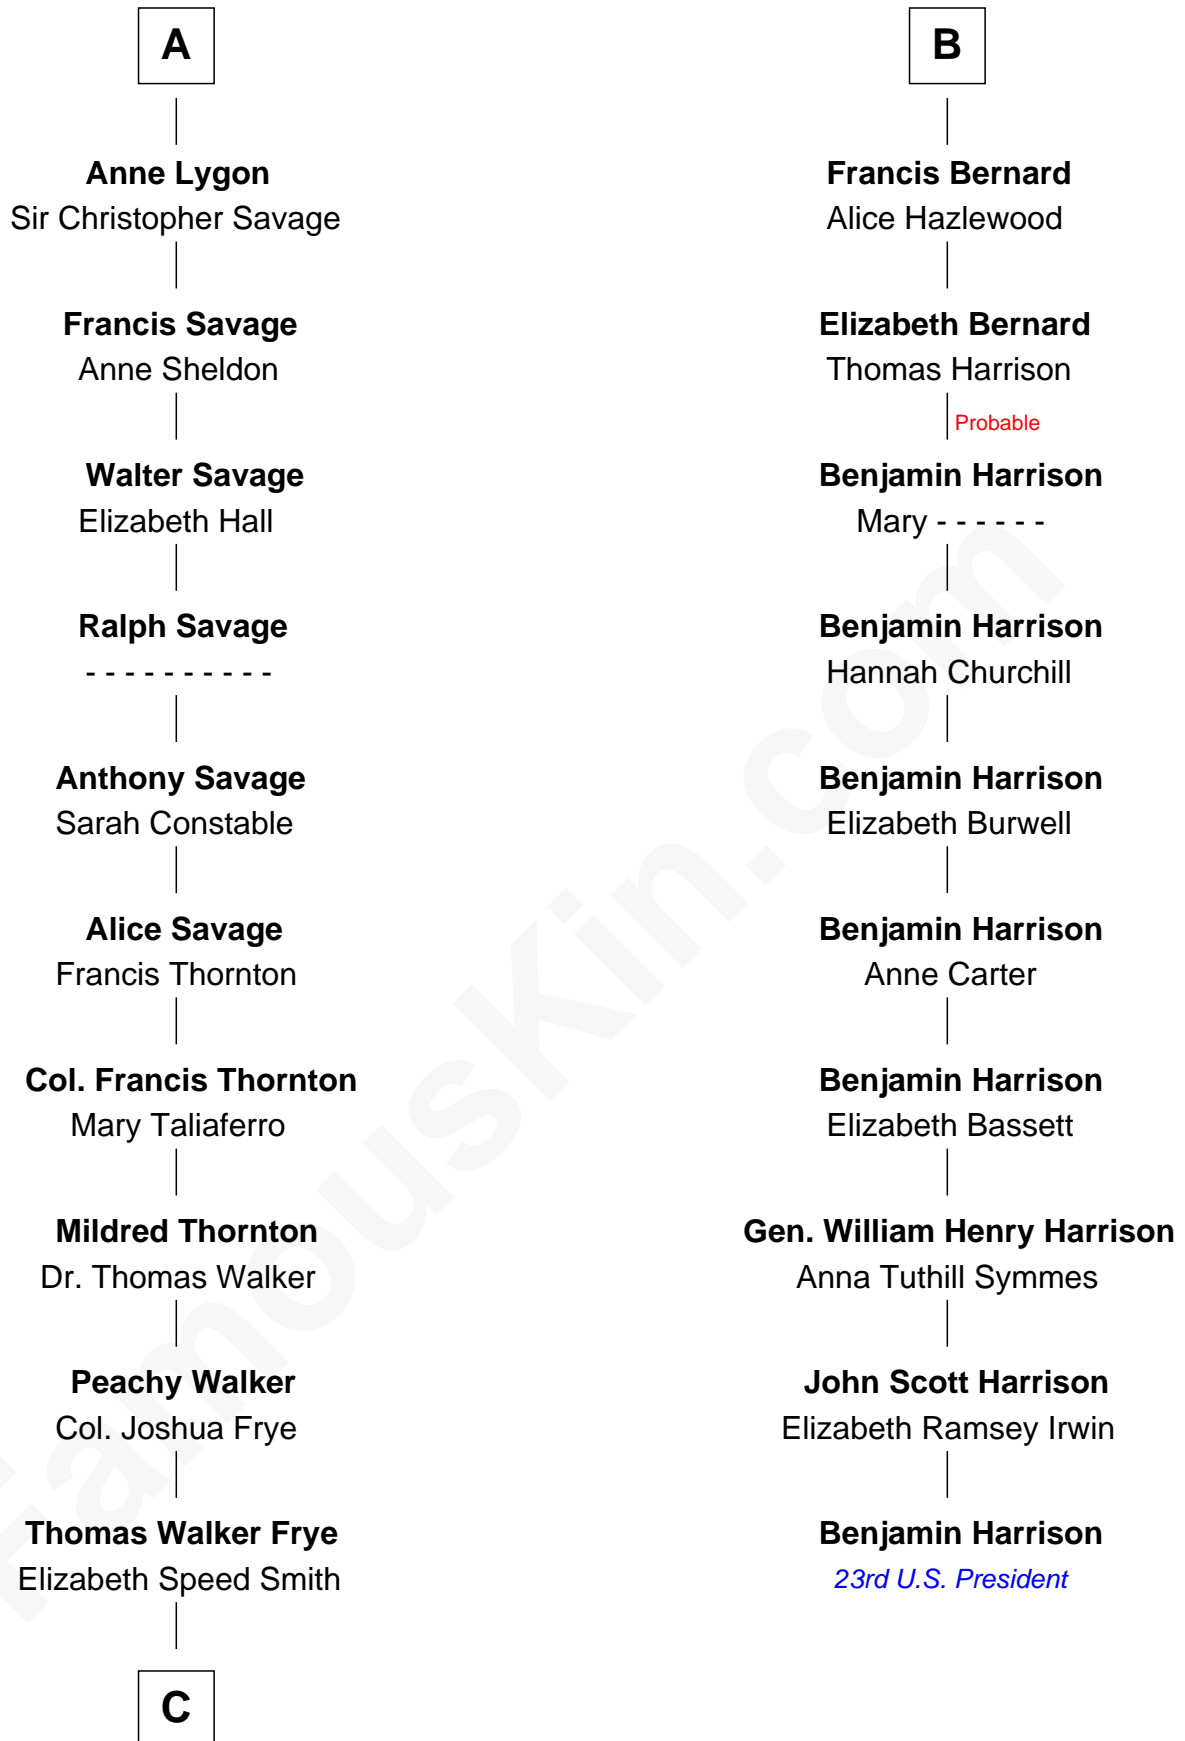

FamousKin.com Relationship Chart of

Adlai Stevenson II

31st Governor of Illinois

16th cousin 4 times removed of

Benjamin Harrison

23rd U.S. President

Ralph de Stafford

Margaret de Audley

John Bernard

John Bernard

Margaret Daundelyn

John Bernard

Cecily Muscote

B

C

—
Mary Peachy Frye
Rev. Lewis Warner Green