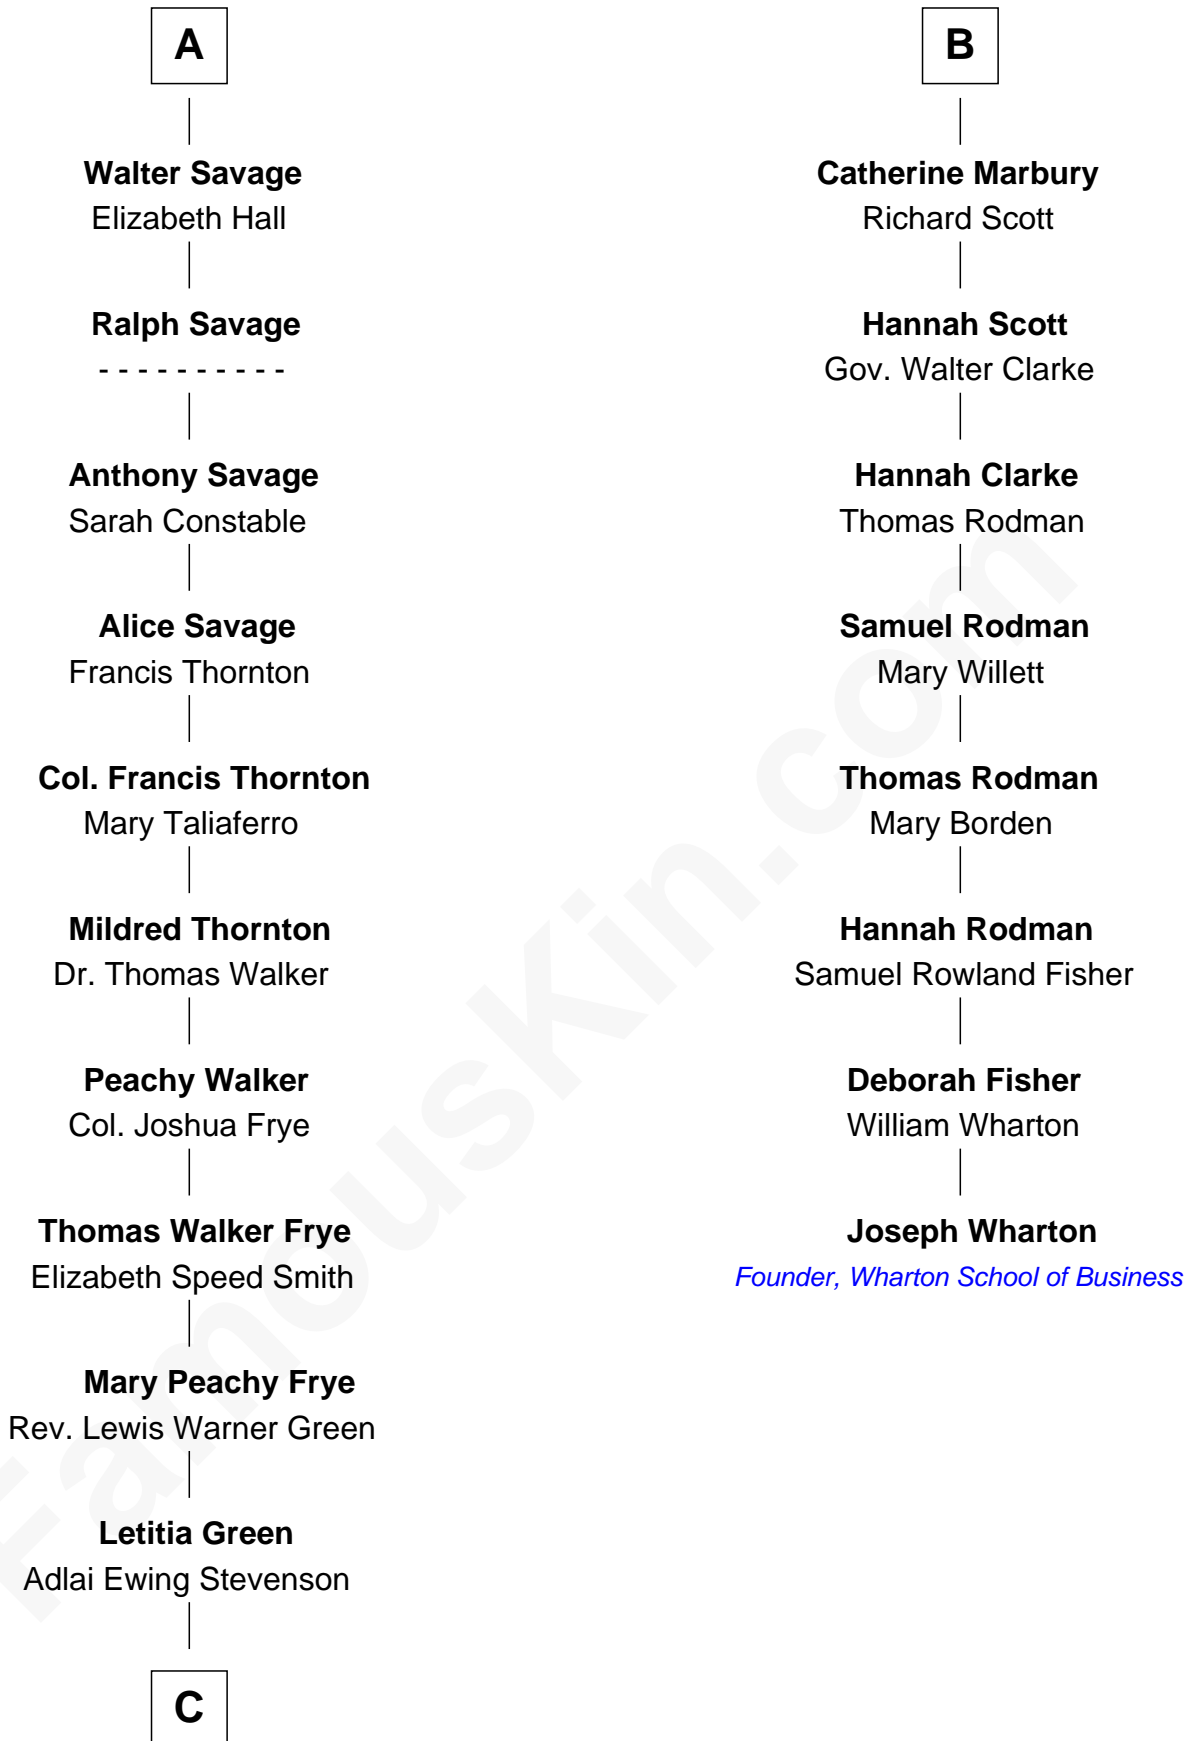

FamousKin.com Relationship Chart of

Adlai Stevenson II

31st Governor of Illinois

14th cousin 4 times removed of

Joseph Wharton

Founder of the Wharton School of Business

C

—
Lewis Green Stevenson

Helen Louise Davis

—
Adlai Stevenson II

31st Governor of Illinois

FamousKin.com