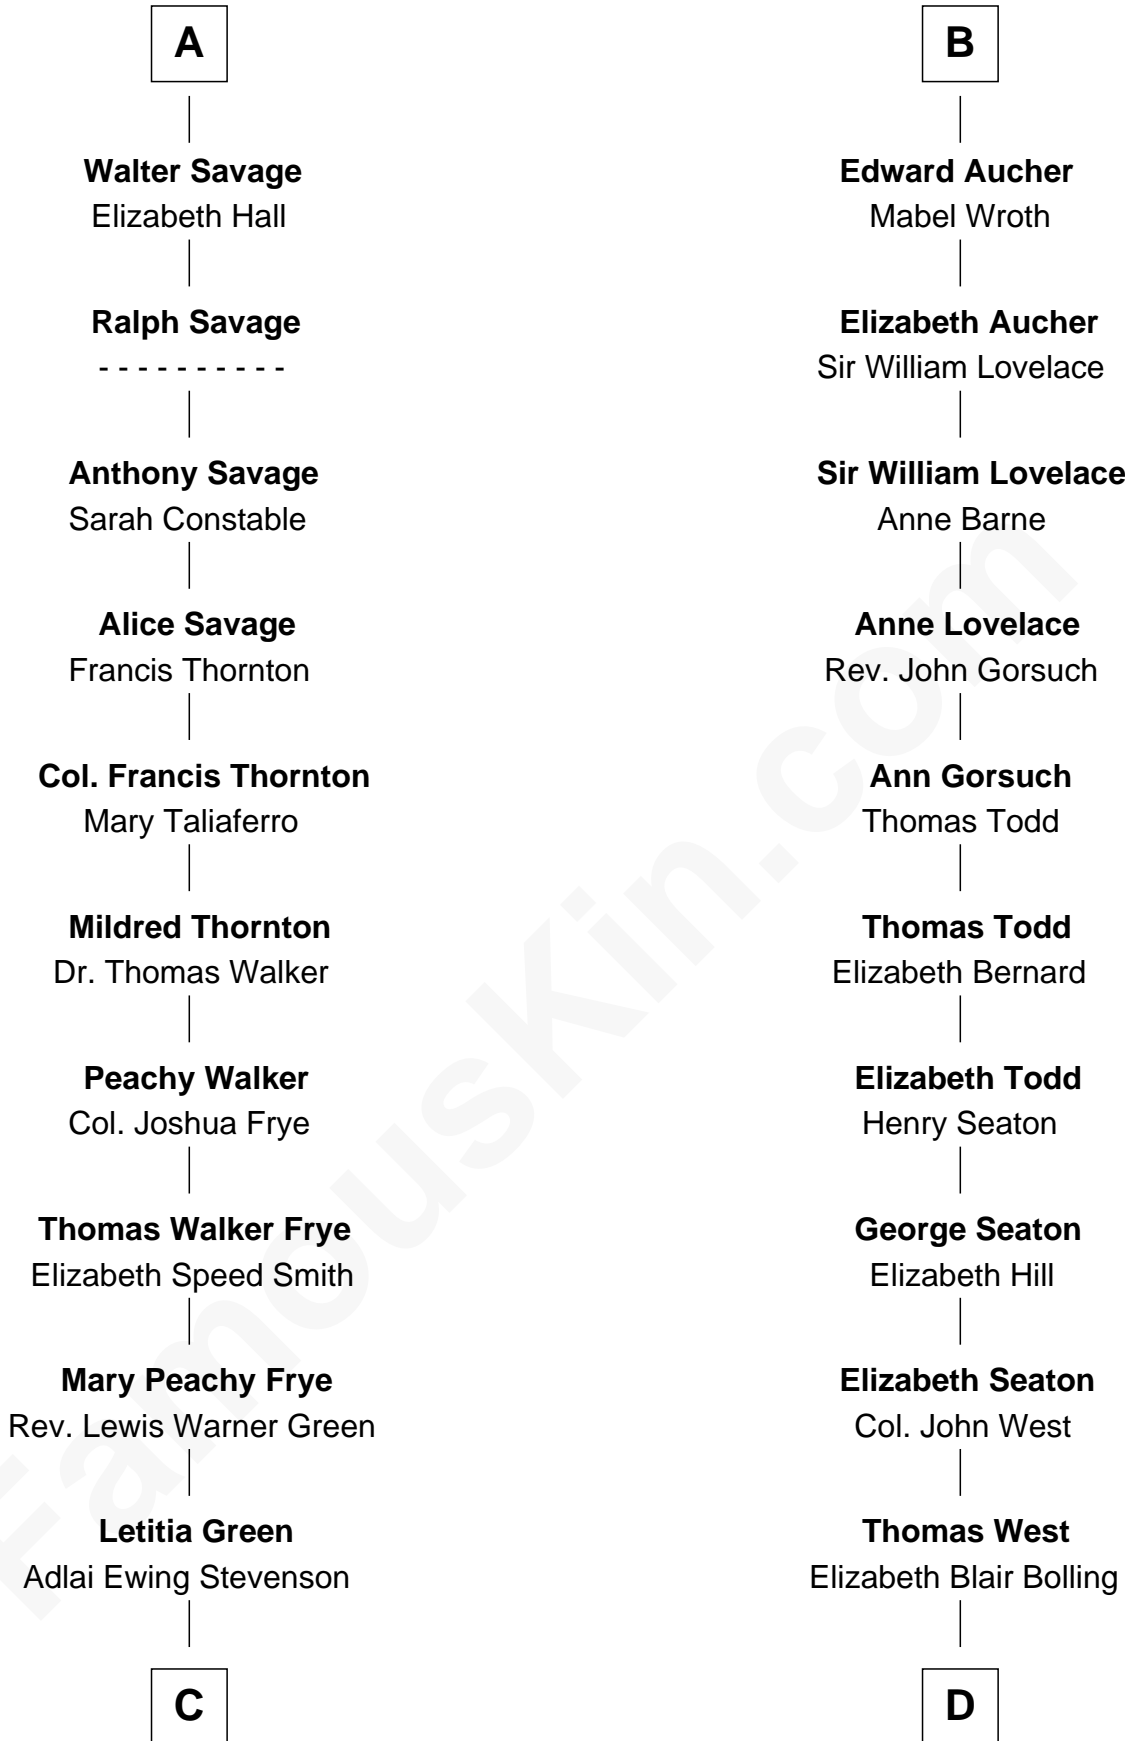

FamousKin.com Relationship Chart of

Adlai Stevenson II

31st Governor of Illinois

18th cousin 3 times removed of

Harry F. Byrd

50th Governor of Virginia

C

Lewis Green Stevenson

Helen Louise Davis

Adlai Stevenson II

31st Governor of Illinois

D

Eliza Bolling West

Dr. Joel Walker Flood

Col. Henry De La Warr Flood

Mary Elizabeth Trent

Joel Walker Flood

Ella Faulkner

Eleanor Bolling Flood

Richard Evelyn Byrd

Harry F. Byrd

50th Governor of Virginia

FamousKin.com