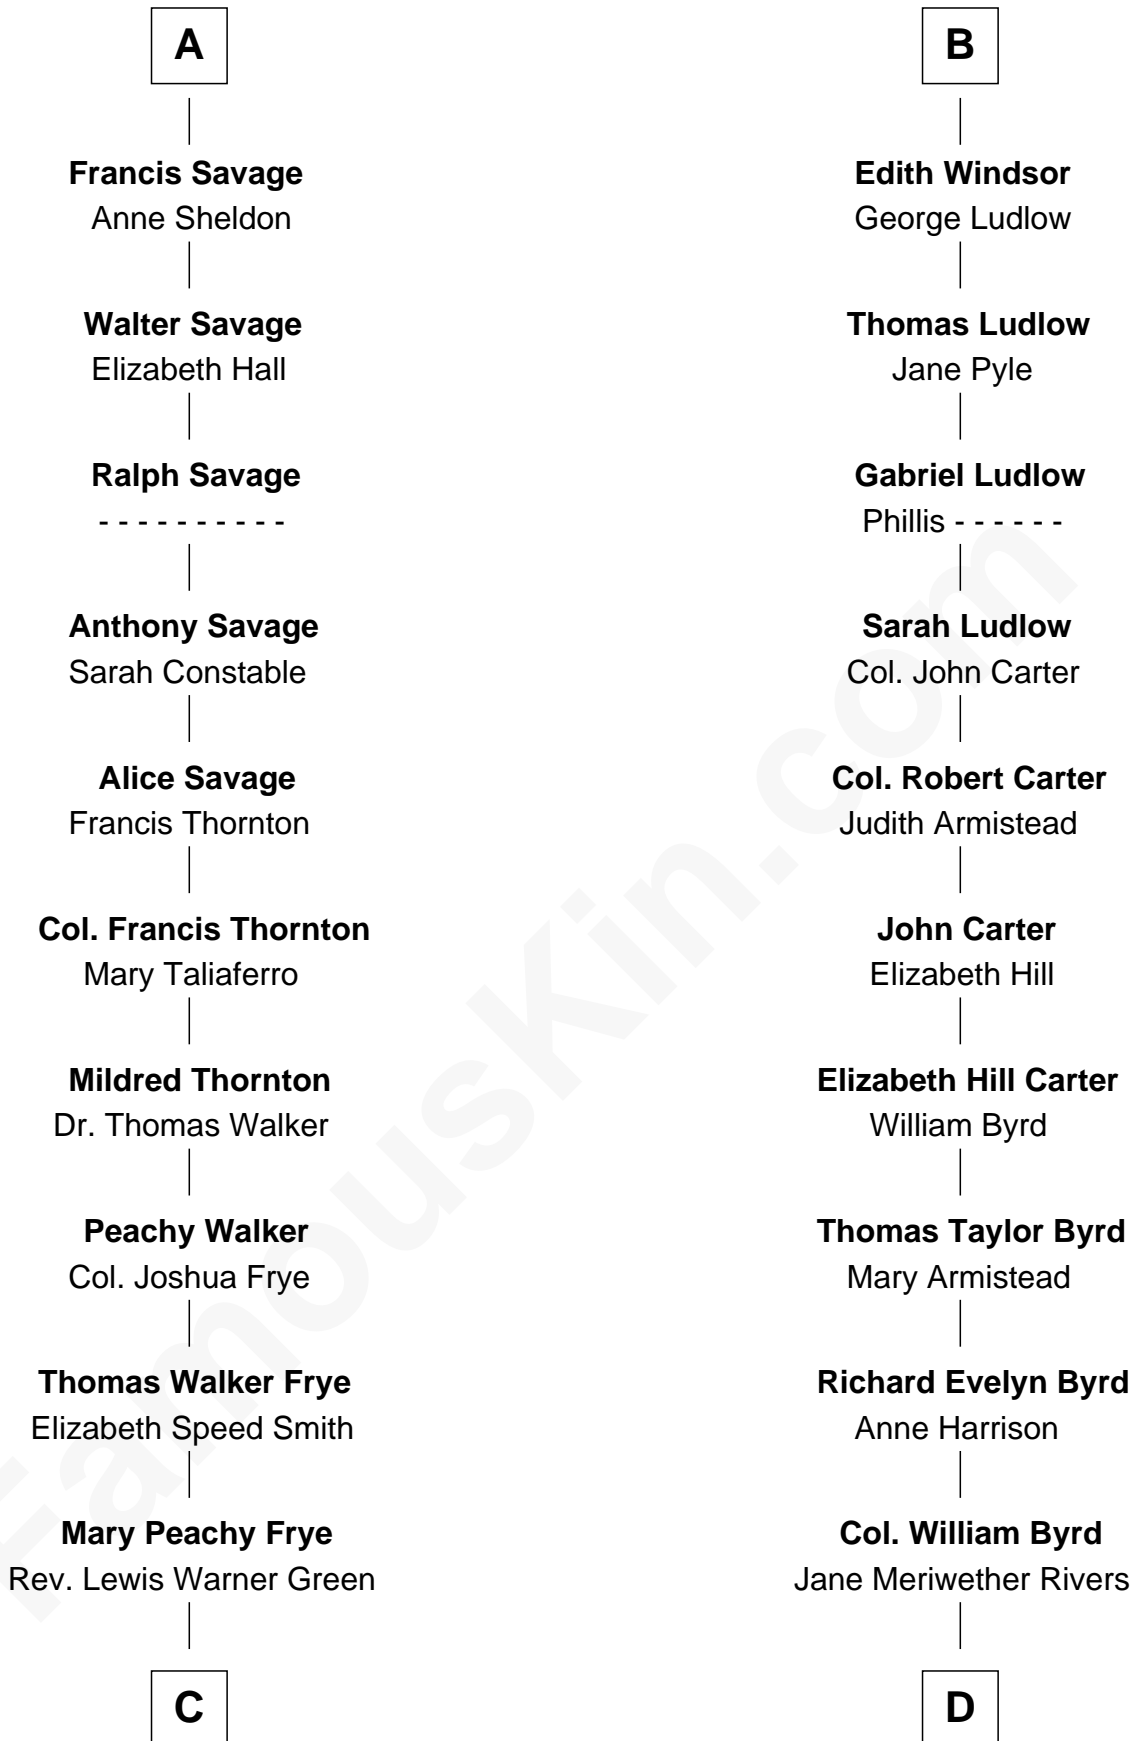

# FamousKin.com Relationship Chart of

**Adlai Stevenson II**

*31st Governor of Illinois*

18th cousin 1 time removed of

**Harry F. Byrd**

*50th Governor of Virginia*

**Humphrey de Bohun**

Elizabeth Plantagenet

**Sir William de Bohun**  
Elizabeth de Badlesmere

**Elizabeth de Bohun**  
Sir Richard Fitzalan

**Elizabeth Fitzalan**  
Sir Robert Goushill

**Joan Goushill**  
Sir Thomas Stanley

**Katherine Stanley**  
Sir John Savage

**Sir Christopher Savage**  
Anne Stanley

**Sir Christopher Savage**  
Anne Lygon

**A**

**Margaret de Bohun**  
Sir Hugh de Courtnay

**Elizabeth de Courtnay**  
Sir Andrew Luttrell

**Sir Hugh Luttrell**  
Catherine de Beaumont

**Elizabeth Luttrell**  
John Stratton

**Elizabeth Stratton**  
John Andrews

**Elizabeth Andrews**  
Sir Thomas de Windsor

**Sir Andrews de Windsor**  
Elizabeth Blount

**B**

**C**

**Letitia Green**  
Adlai Ewing Stevenson