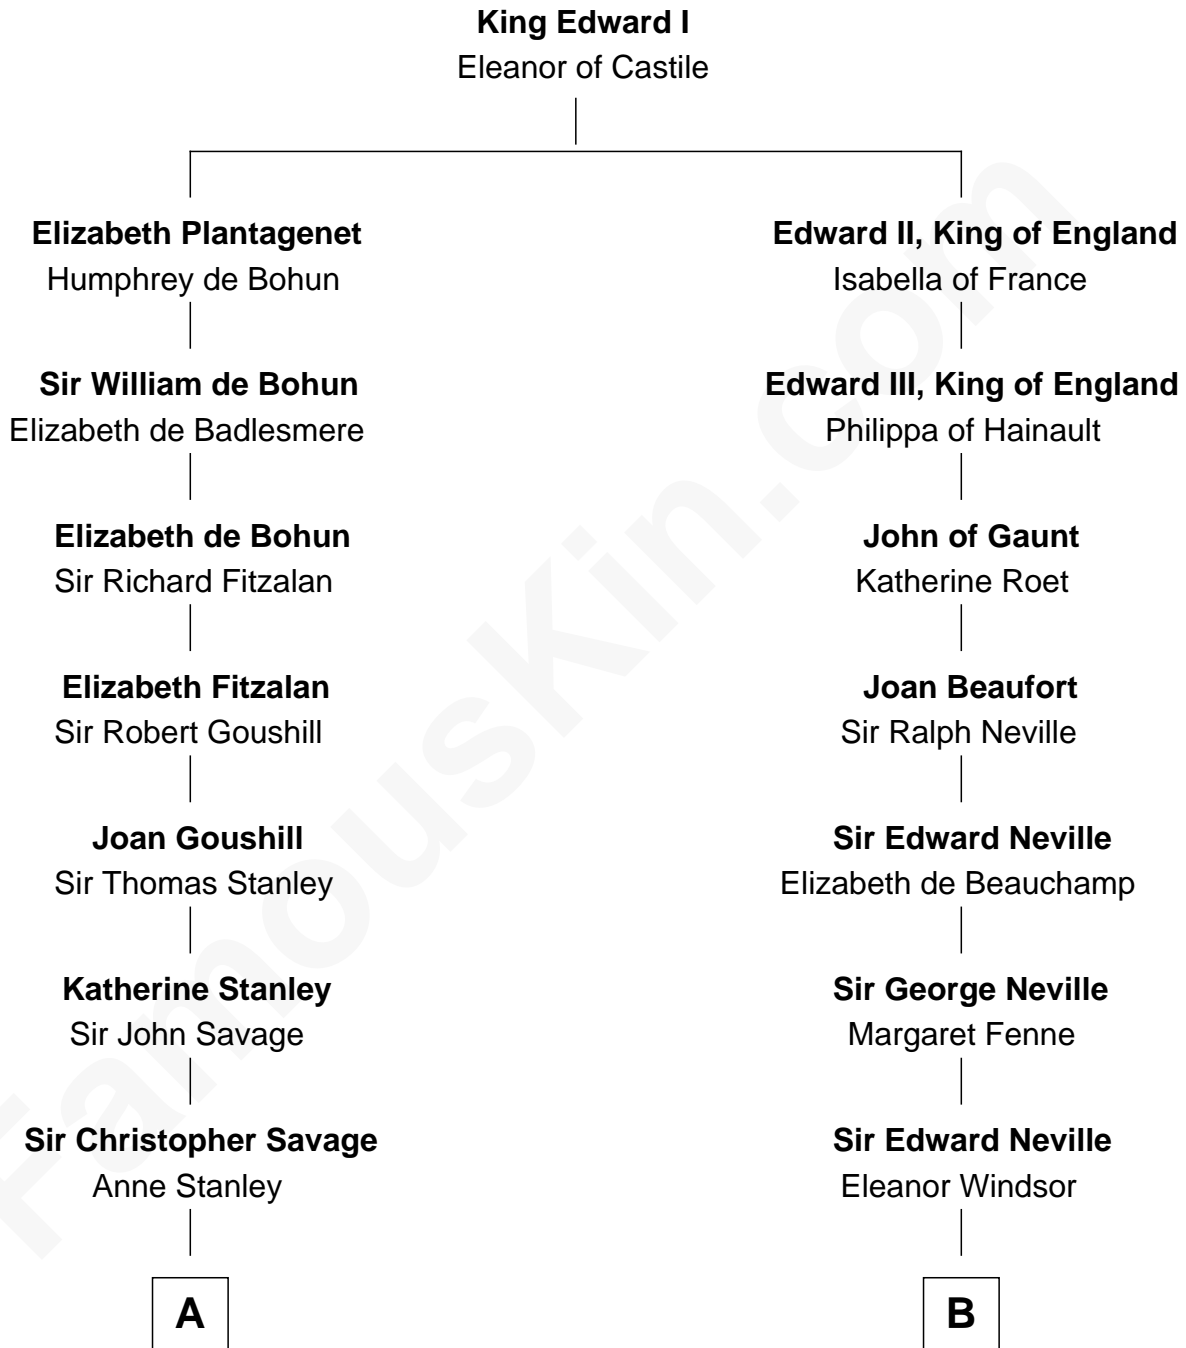

FamousKin.com Relationship Chart of

Adlai Stevenson II

31st Governor of Illinois

17th cousin 3 times removed of

Lytton Strachey

Author and Co-Founder of Bloomsbury Group

C

—
Mary Peachy Frye
Rev. Lewis Warner Green

—
Letitia Green
Adlai Ewing Stevenson

—
Lewis Green Stevenson
Helen Louise Davis

—
Adlai Stevenson II
31st Governor of Illinois

FamousKin.com