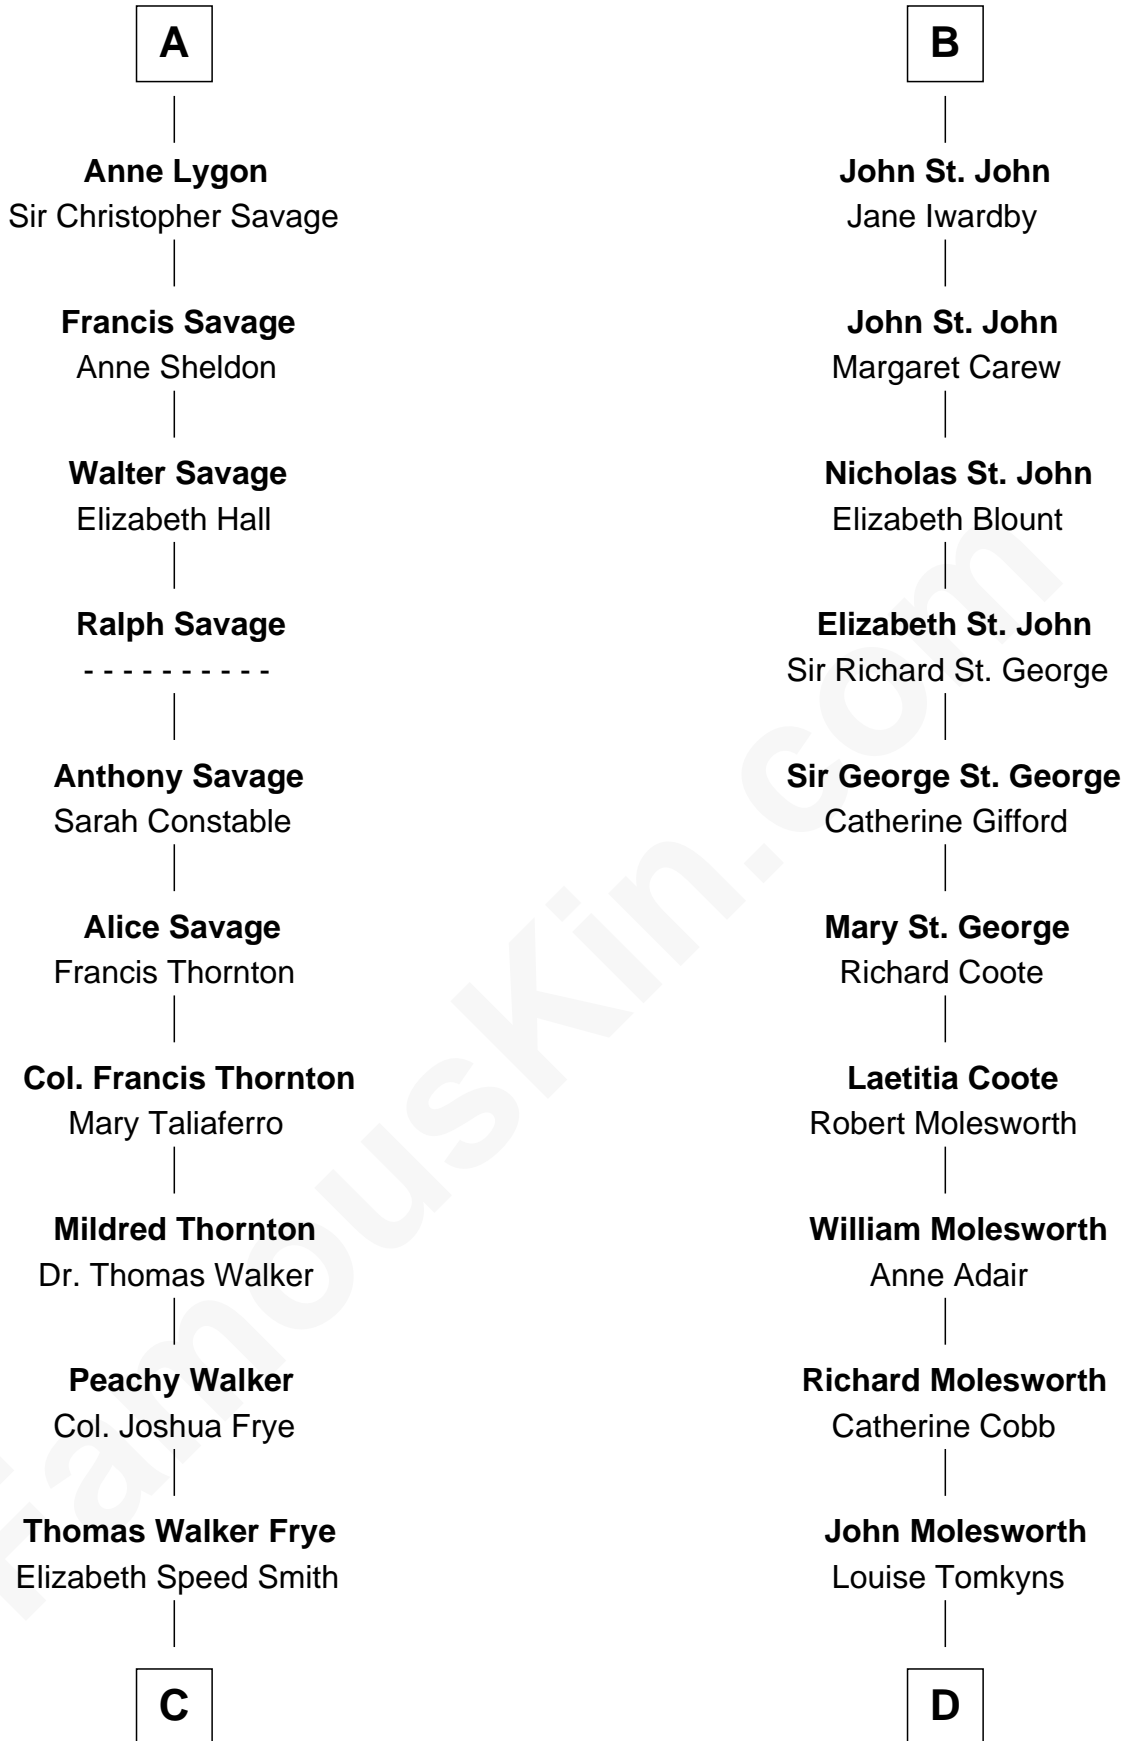

# FamousKin.com Relationship Chart of

**Adlai Stevenson II**

*31st Governor of Illinois*

19th cousin 1 time removed of

**Joan Fontaine**

*Movie Actress*

**Sir Walter de Beauchamp**

Alice de Tony

**C**

**Mary Peachy Frye**  
Rev. Lewis Warner Green

**Letitia Green**  
Adlai Ewing Stevenson

**Lewis Green Stevenson**  
Helen Louise Davis

**Adlai Stevenson II**  
*31st Governor of Illinois*

**D**

**Margaret Letitia Molesworth**  
Charles Richard De Havilland

**Walter Augustus De Havilland**  
Lillian Augusta Ruse

**Joan Fontaine**  
*Movie Actress*

FamousKin.com