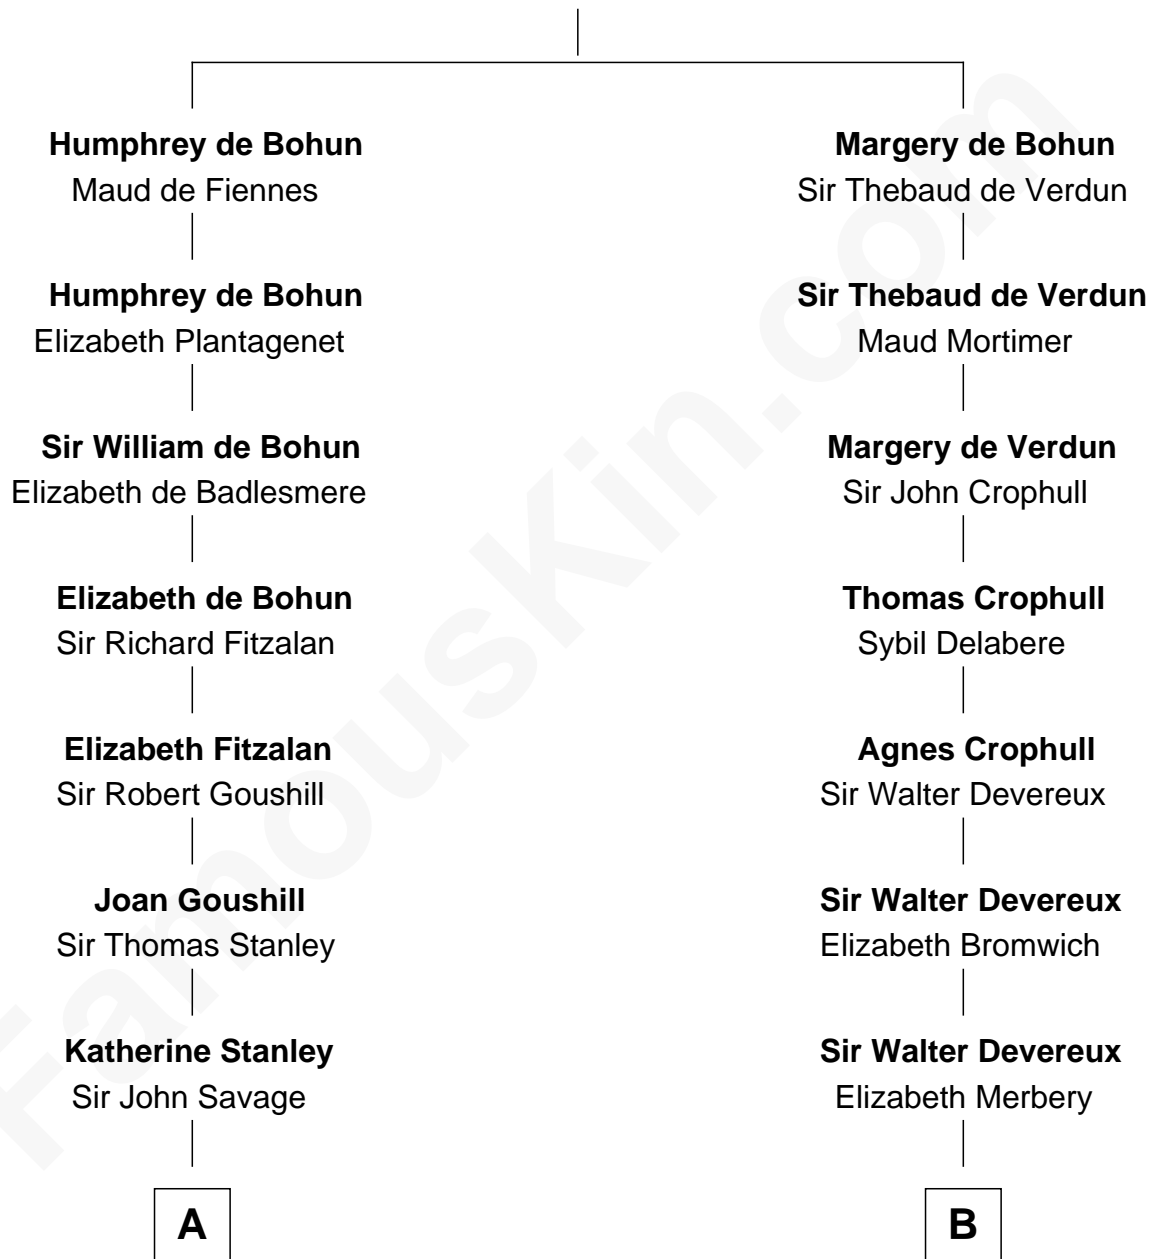

# FamousKin.com Relationship Chart of

**Adlai Stevenson II**

*31st Governor of Illinois*

16th cousin 5 times removed of

**George Clinton**

*4th U.S. Vice President*

**Sir Humphrey de Bohun**

Eleanor de Braiose

**C**

**Thomas Walker Frye**  
Elizabeth Speed Smith

**Mary Peachy Frye**  
Rev. Lewis Warner Green

**Letitia Green**  
Adlai Ewing Stevenson

**Lewis Green Stevenson**  
Helen Louise Davis

**Adlai Stevenson II**  
*31st Governor of Illinois*