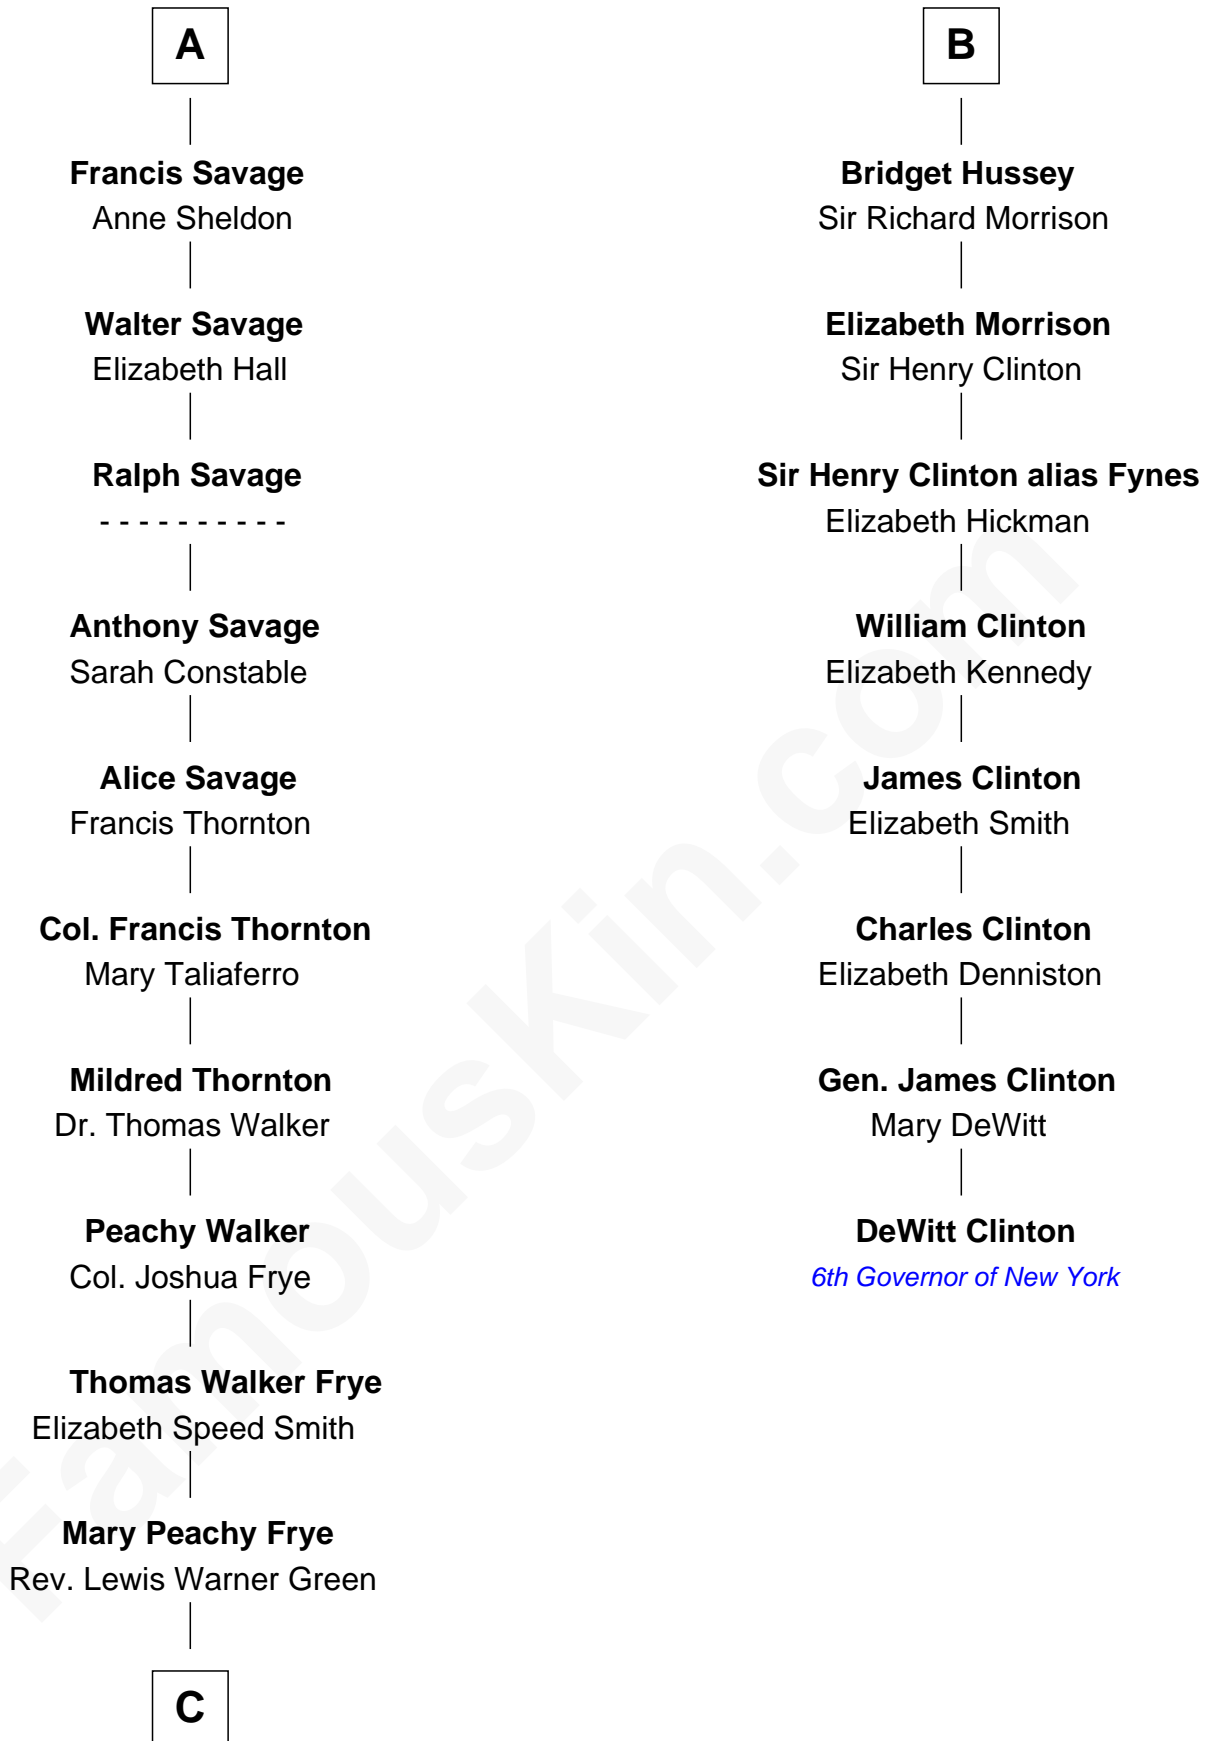

FamousKin.com Relationship Chart of

Adlai Stevenson II

31st Governor of Illinois

14th cousin 5 times removed of

DeWitt Clinton

6th Governor of New York

Henry Plantagenet

Maud de Chaworth

Isabella de Beaumont

Blanche of Lancaster

John of Gaunt

Elizabeth of Lancaster

John de Holand

Constance de Holand

Sir John Grey

Sir Edmund Grey

Katherine Percy

George Grey

Catherine Herbert

Anne Grey

Sir John Hussey

B

C

—
Letitia Green