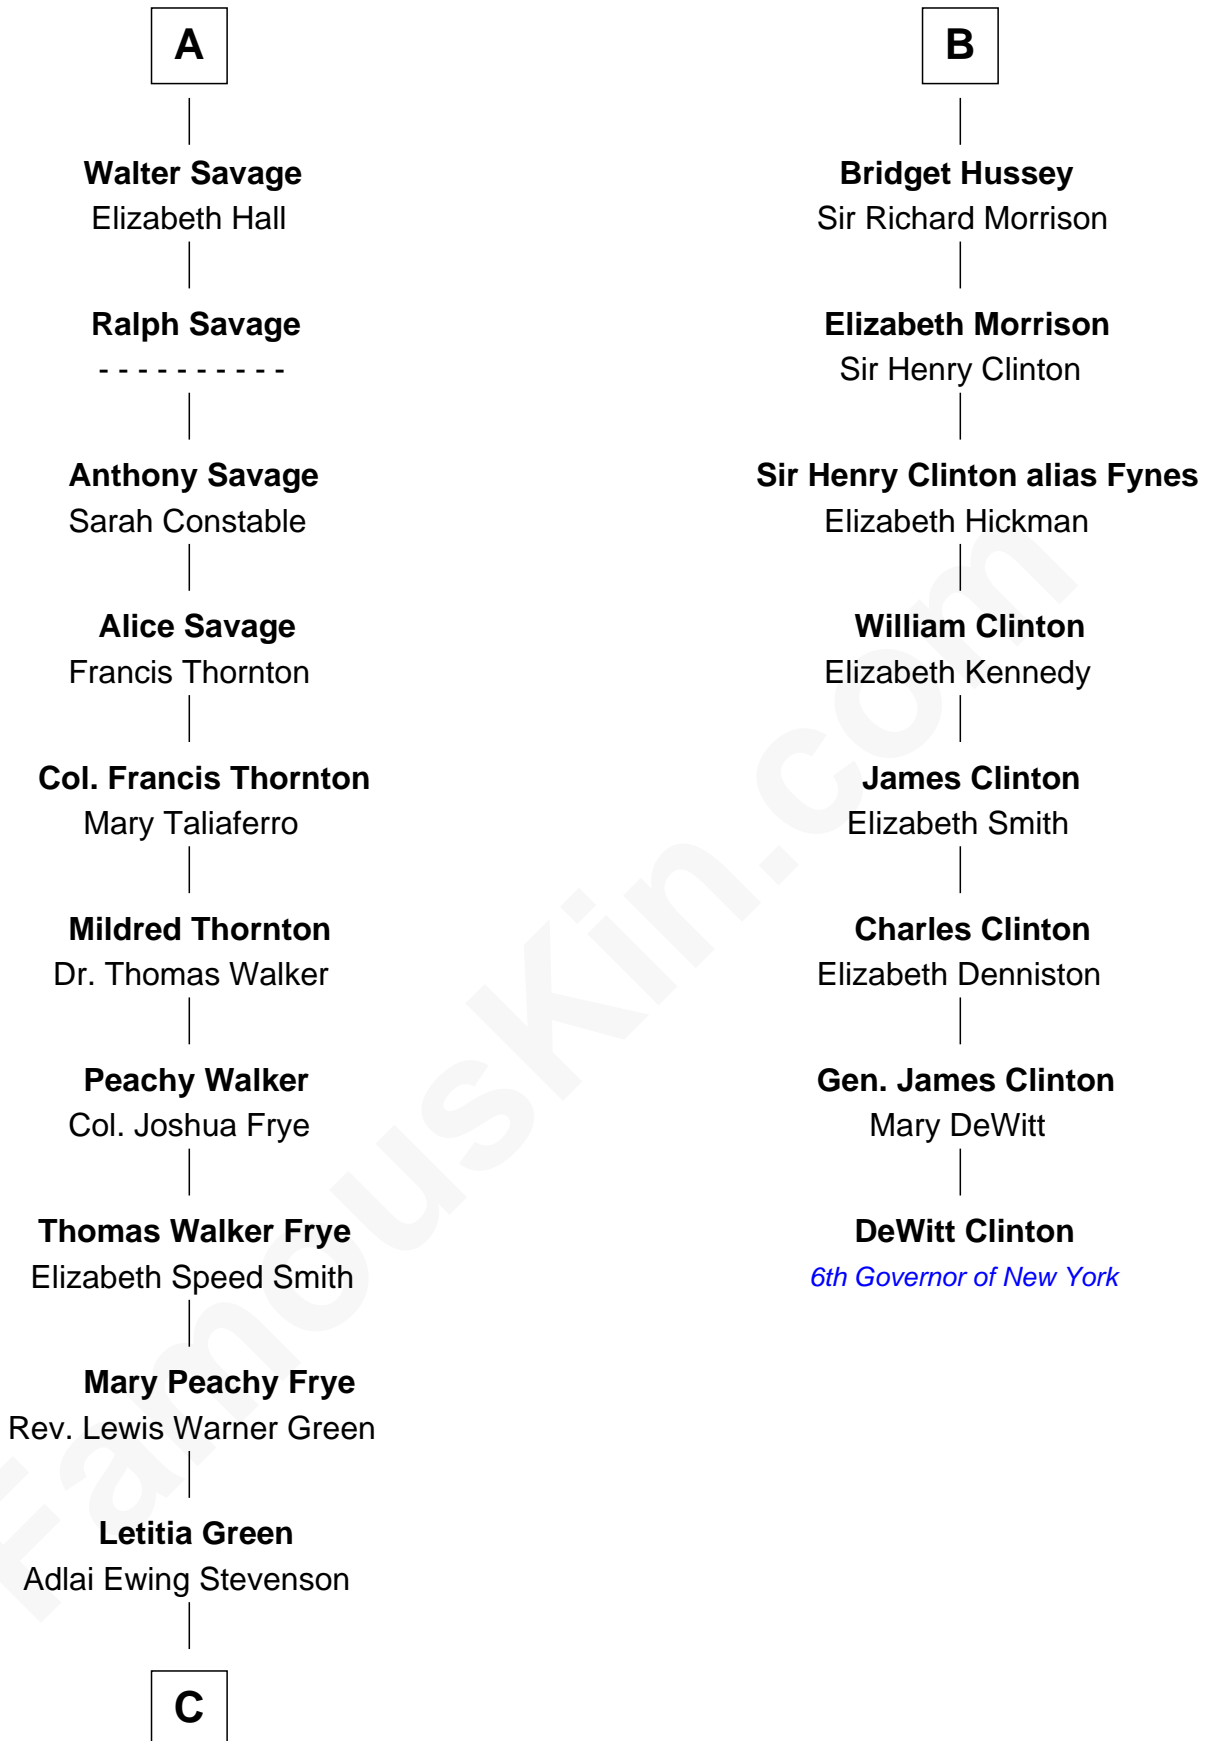

FamousKin.com Relationship Chart of

Adlai Stevenson II

31st Governor of Illinois

14th cousin 4 times removed of

DeWitt Clinton

6th Governor of New York

C

—
Lewis Green Stevenson

Helen Louise Davis

—
Adlai Stevenson II

31st Governor of Illinois

FamousKin.com