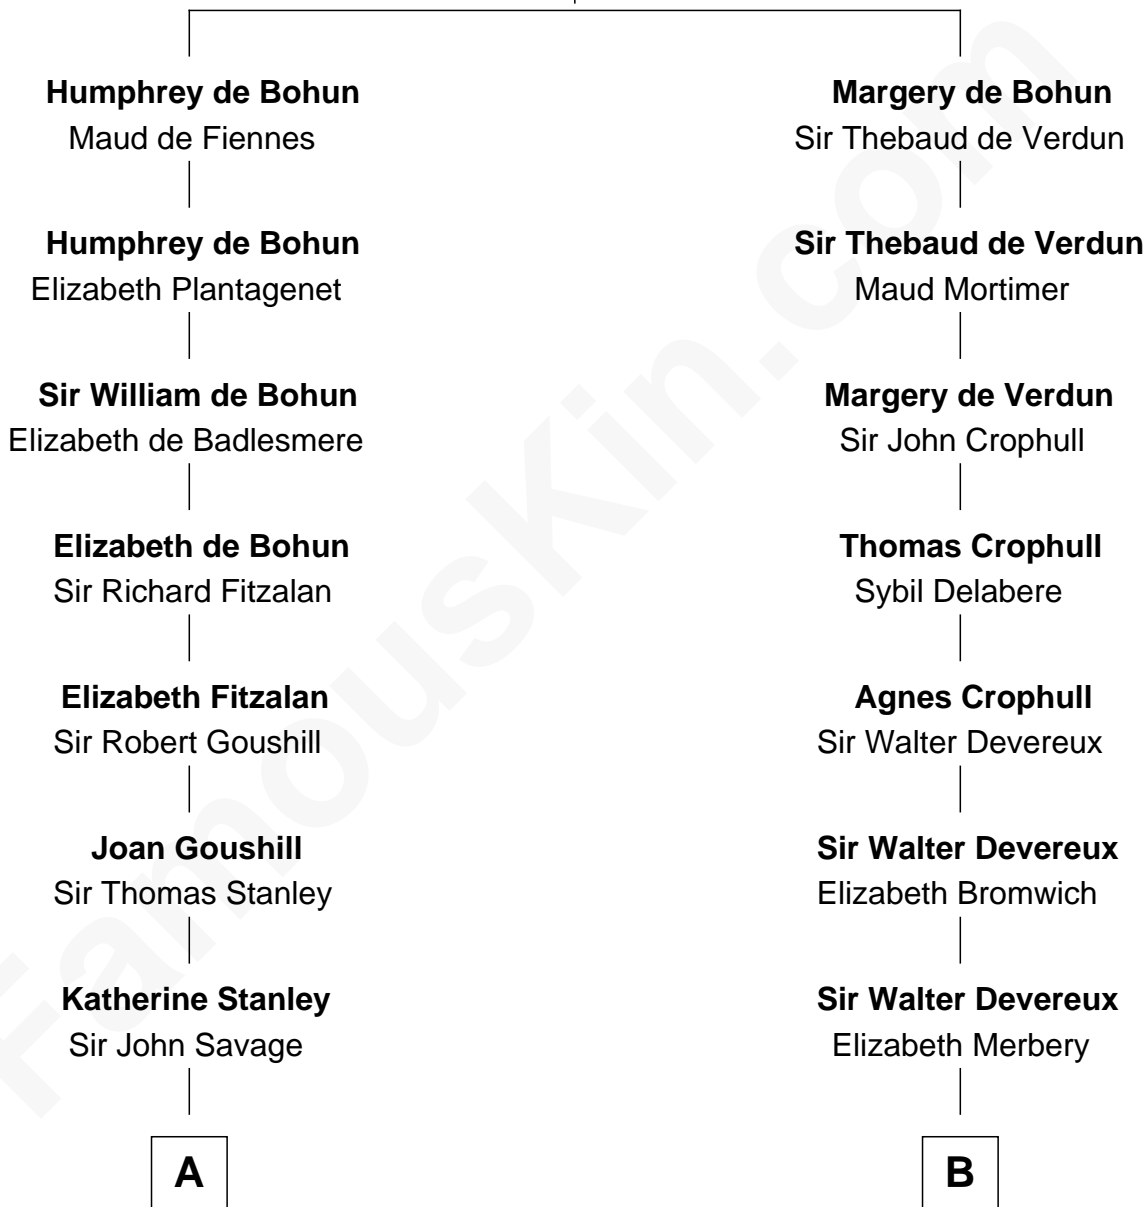

FamousKin.com Relationship Chart of

Adlai Stevenson II

31st Governor of Illinois

17th cousin 4 times removed of

DeWitt Clinton

6th Governor of New York

Sir Humphrey de Bohun

Eleanor de Braiose

C

—
Thomas Walker Frye
Elizabeth Speed Smith

—
Mary Peachy Frye
Rev. Lewis Warner Green

—
Letitia Green
Adlai Ewing Stevenson

—
Lewis Green Stevenson
Helen Louise Davis

—
Adlai Stevenson II
31st Governor of Illinois