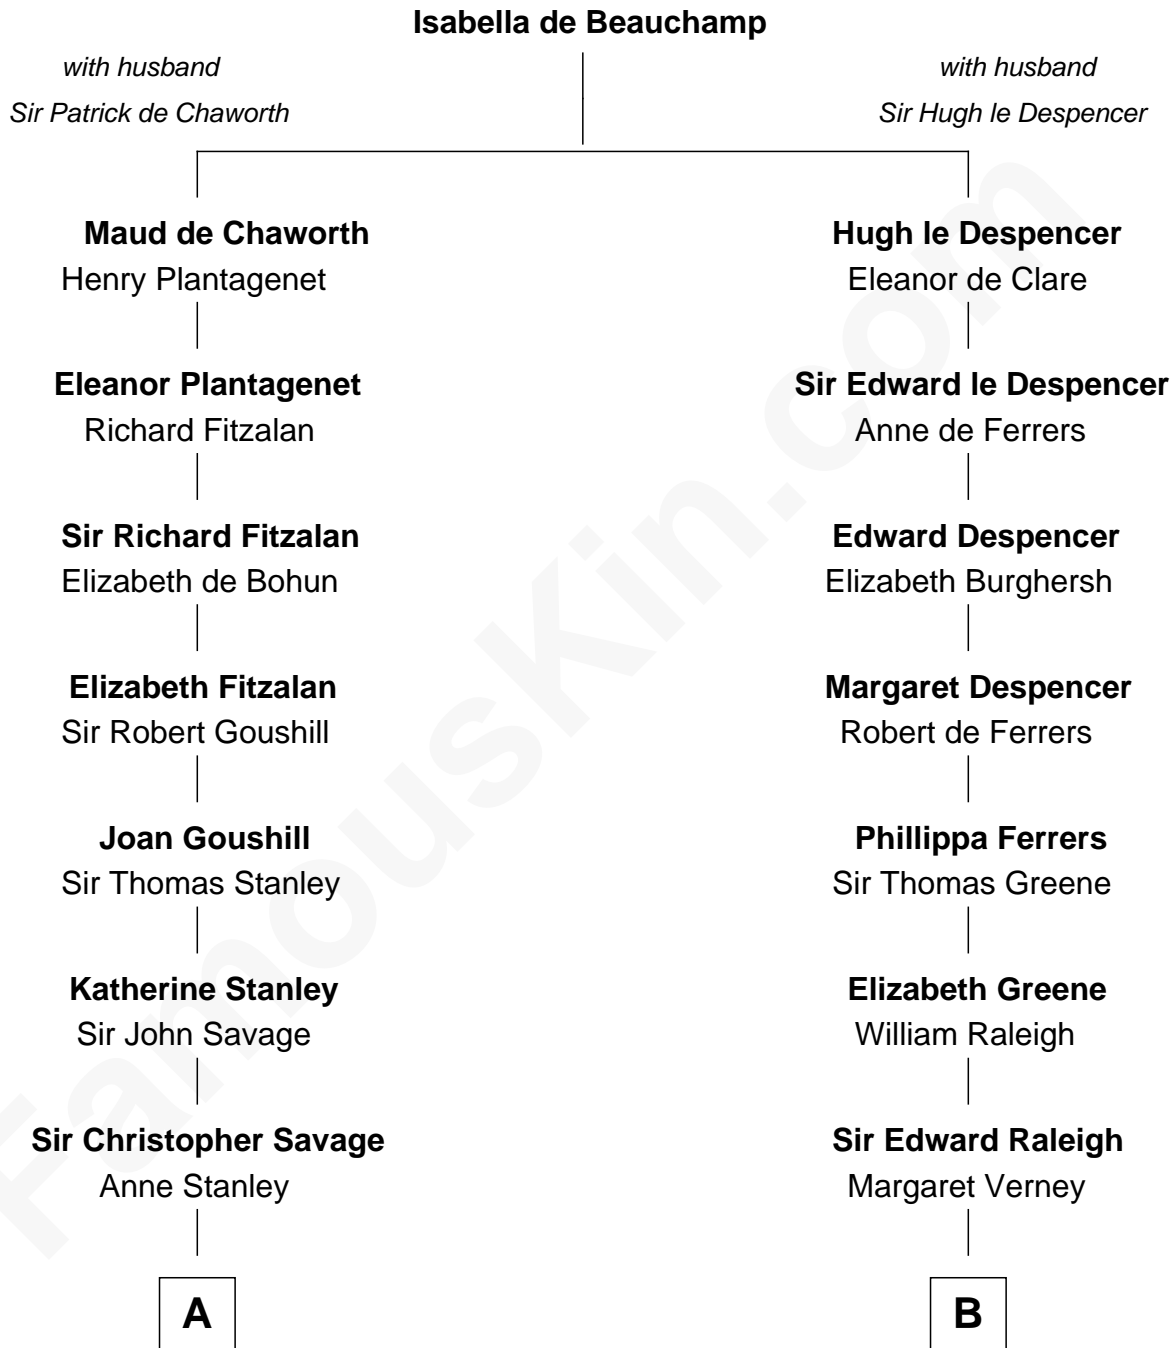

# FamousKin.com Relationship Chart of

**Adlai Stevenson II**

*31st Governor of Illinois*

13th cousin 7 times removed of

**Jonathan Swift**

*Author of Gulliver's Travels*

**C**

—  
**Mary Peachy Frye**  
Rev. Lewis Warner Green

—  
**Letitia Green**  
Adlai Ewing Stevenson

—  
**Lewis Green Stevenson**  
Helen Louise Davis

—  
**Adlai Stevenson II**  
*31st Governor of Illinois*

FamousKin.com