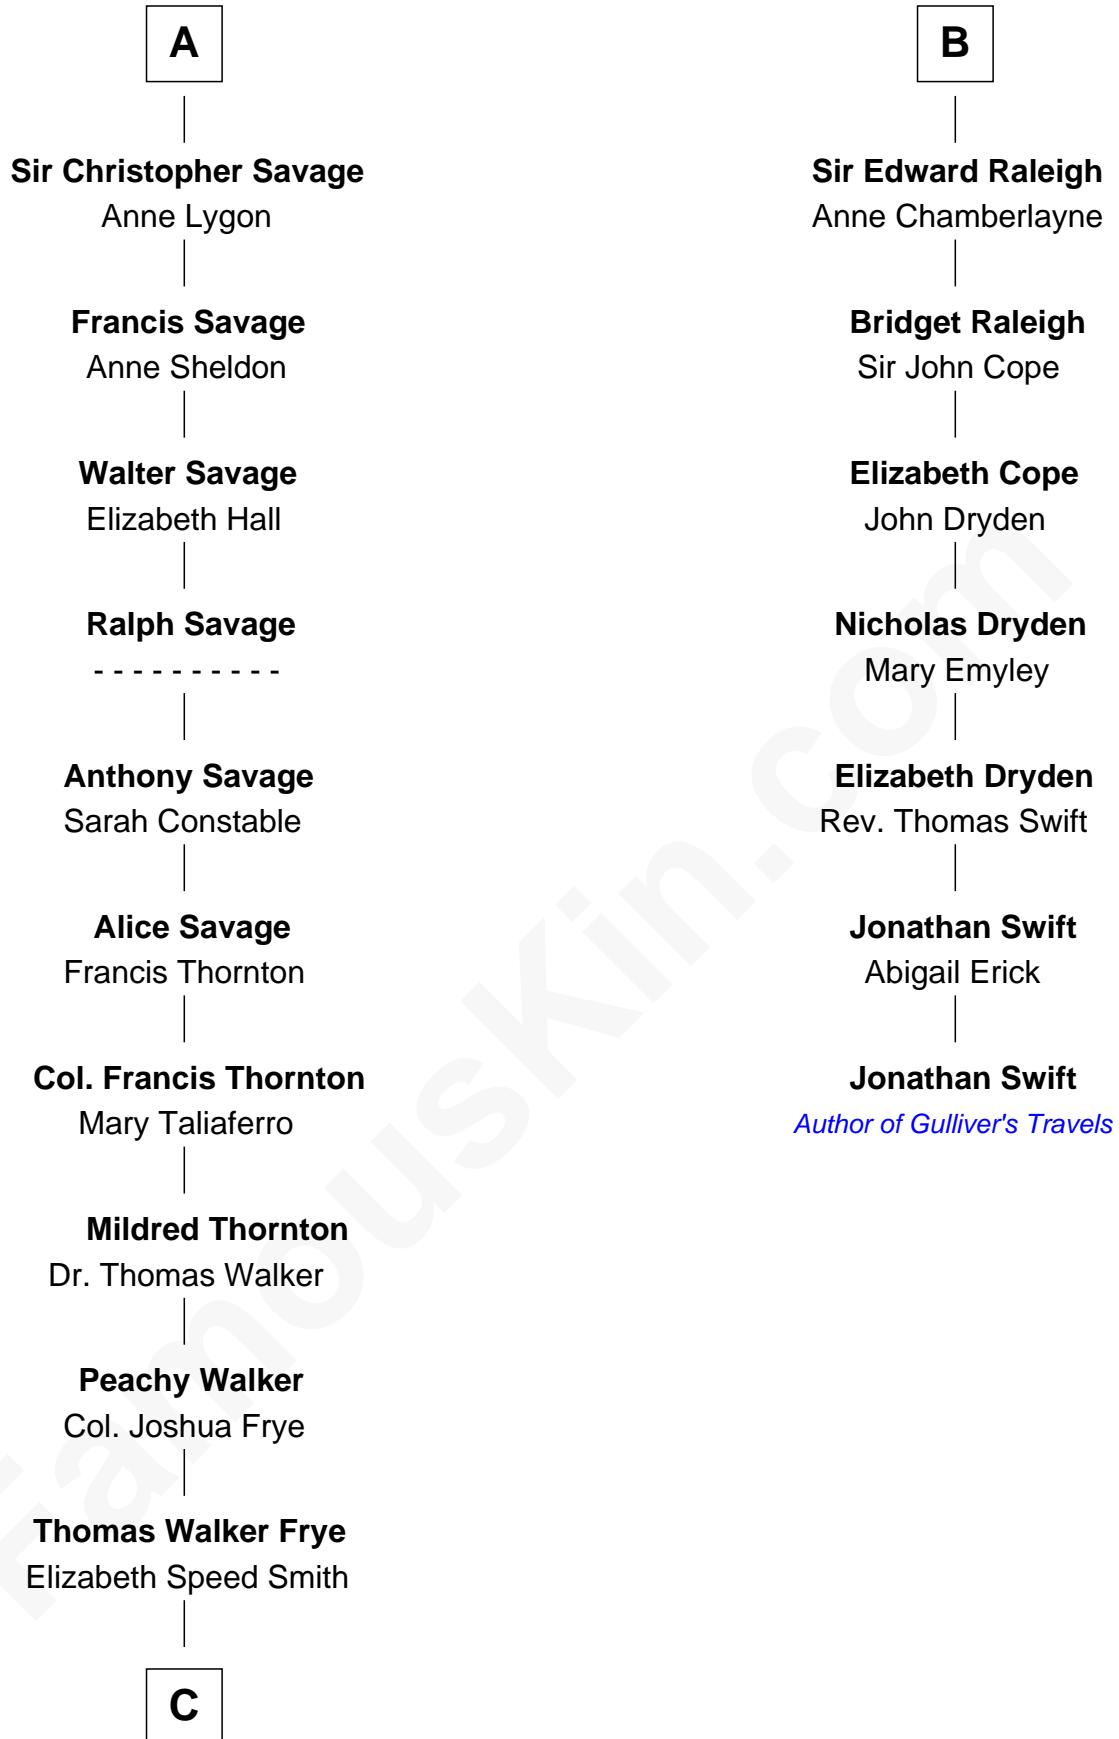

# FamousKin.com Relationship Chart of

**Adlai Stevenson II**

*31st Governor of Illinois*

13th cousin 7 times removed of

**Jonathan Swift**

*Author of Gulliver's Travels*

**C**

—  
**Mary Peachy Frye**  
Rev. Lewis Warner Green

—  
**Letitia Green**  
Adlai Ewing Stevenson

—  
**Lewis Green Stevenson**  
Helen Louise Davis

—  
**Adlai Stevenson II**  
*31st Governor of Illinois*

FamousKin.com