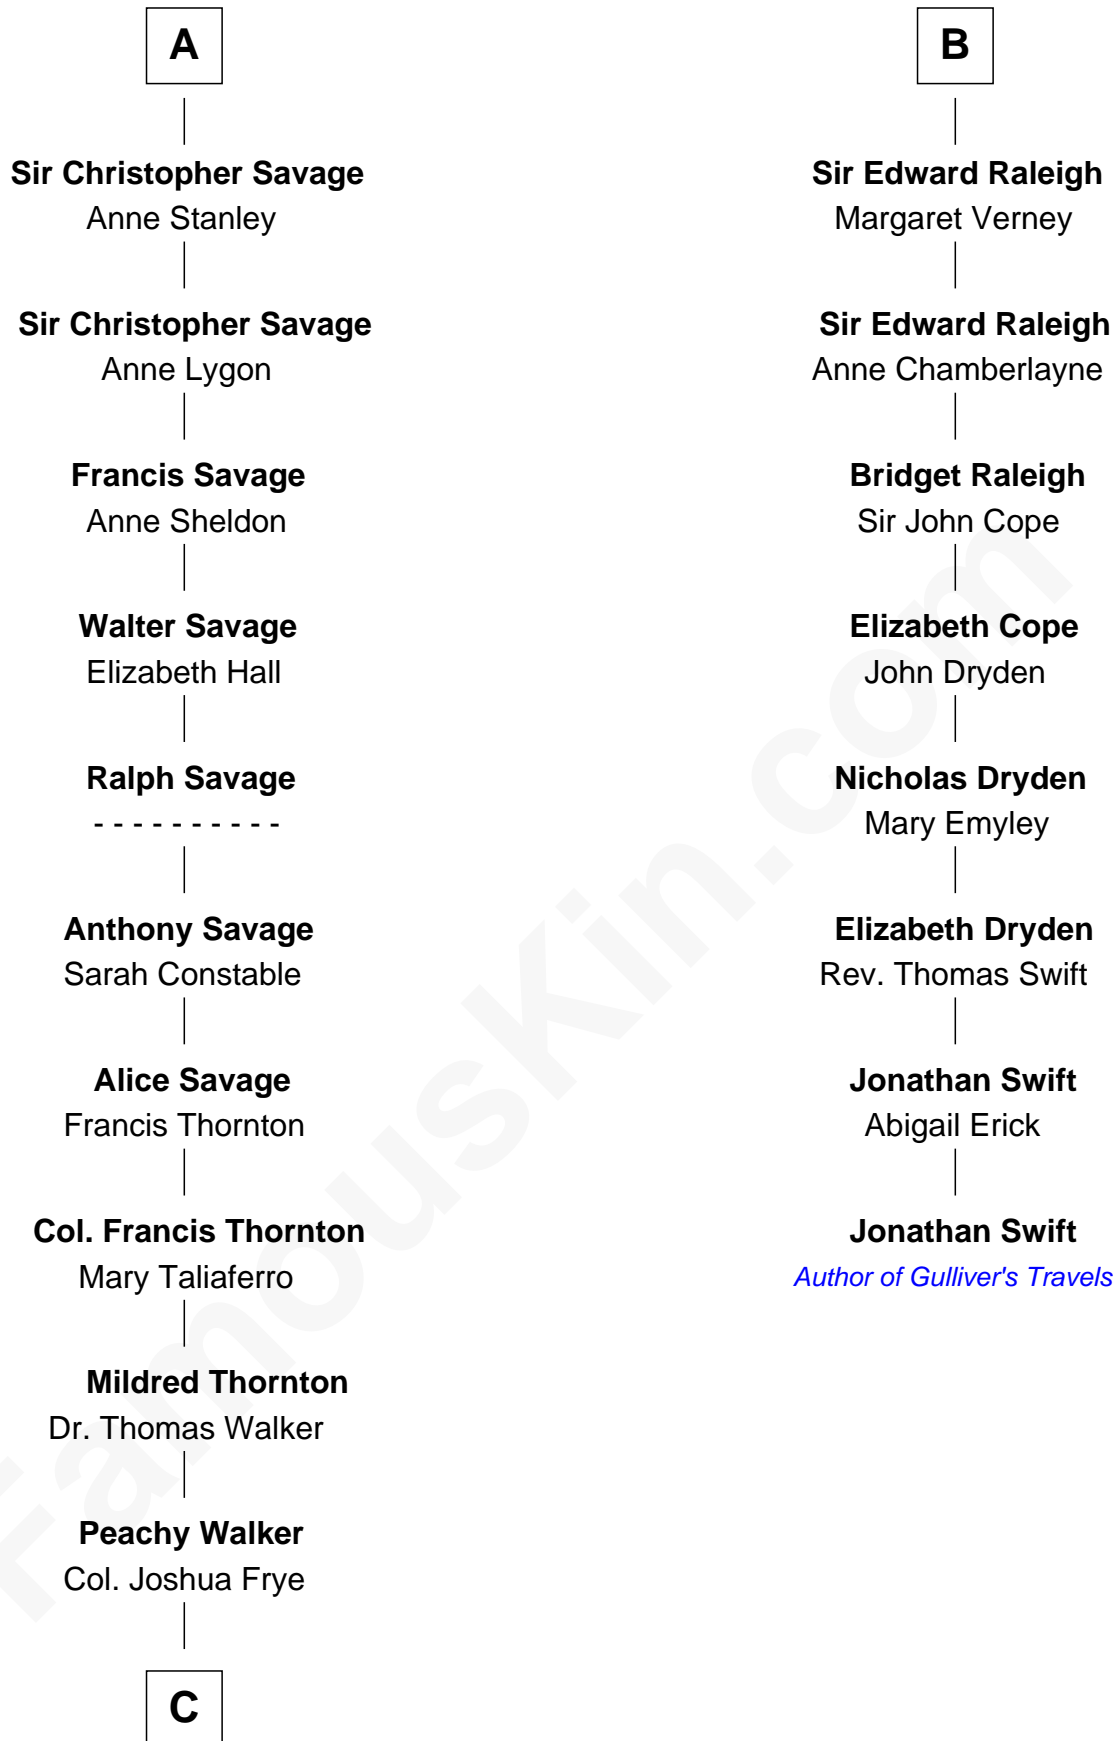

FamousKin.com Relationship Chart of

Adlai Stevenson II

31st Governor of Illinois

14th cousin 7 times removed of

Jonathan Swift

Author of Gulliver's Travels

C

Thomas Walker Frye
Elizabeth Speed Smith

Mary Peachy Frye
Rev. Lewis Warner Green

Letitia Green
Adlai Ewing Stevenson

Lewis Green Stevenson
Helen Louise Davis

Adlai Stevenson II
31st Governor of Illinois

FamousKin.com