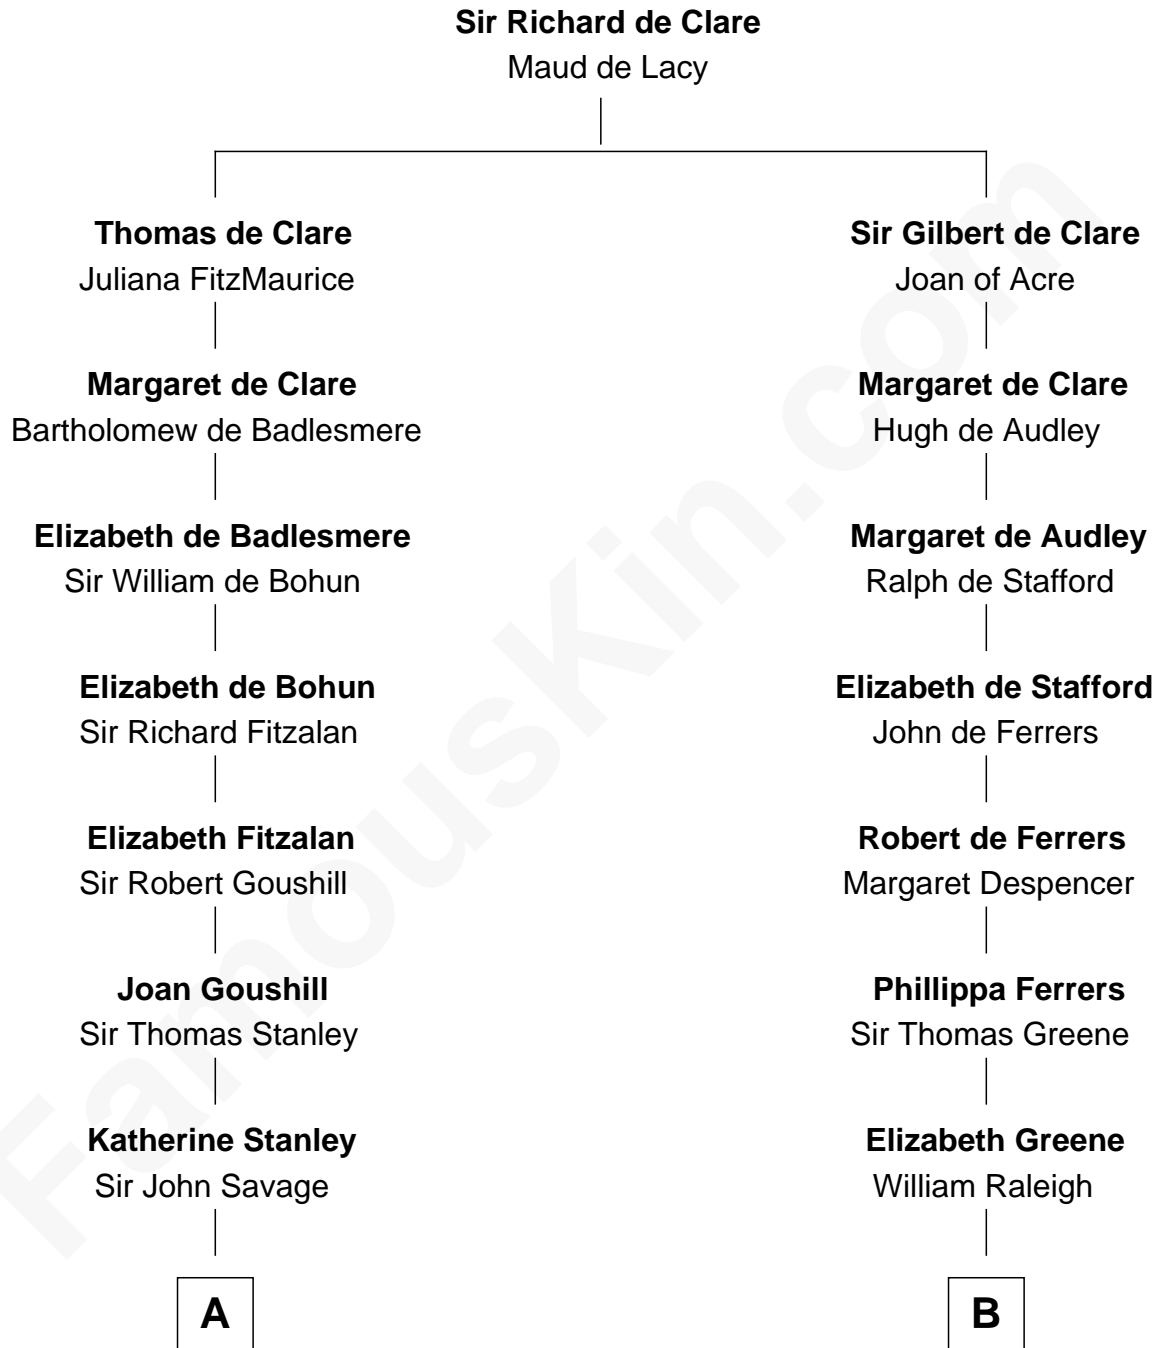

FamousKin.com Relationship Chart of

Adlai Stevenson II

31st Governor of Illinois

14th cousin 7 times removed of

Jonathan Swift

Author of Gulliver's Travels

C

Thomas Walker Frye
Elizabeth Speed Smith

Mary Peachy Frye
Rev. Lewis Warner Green

Letitia Green
Adlai Ewing Stevenson

Lewis Green Stevenson
Helen Louise Davis

Adlai Stevenson II
31st Governor of Illinois

FamousKin.com