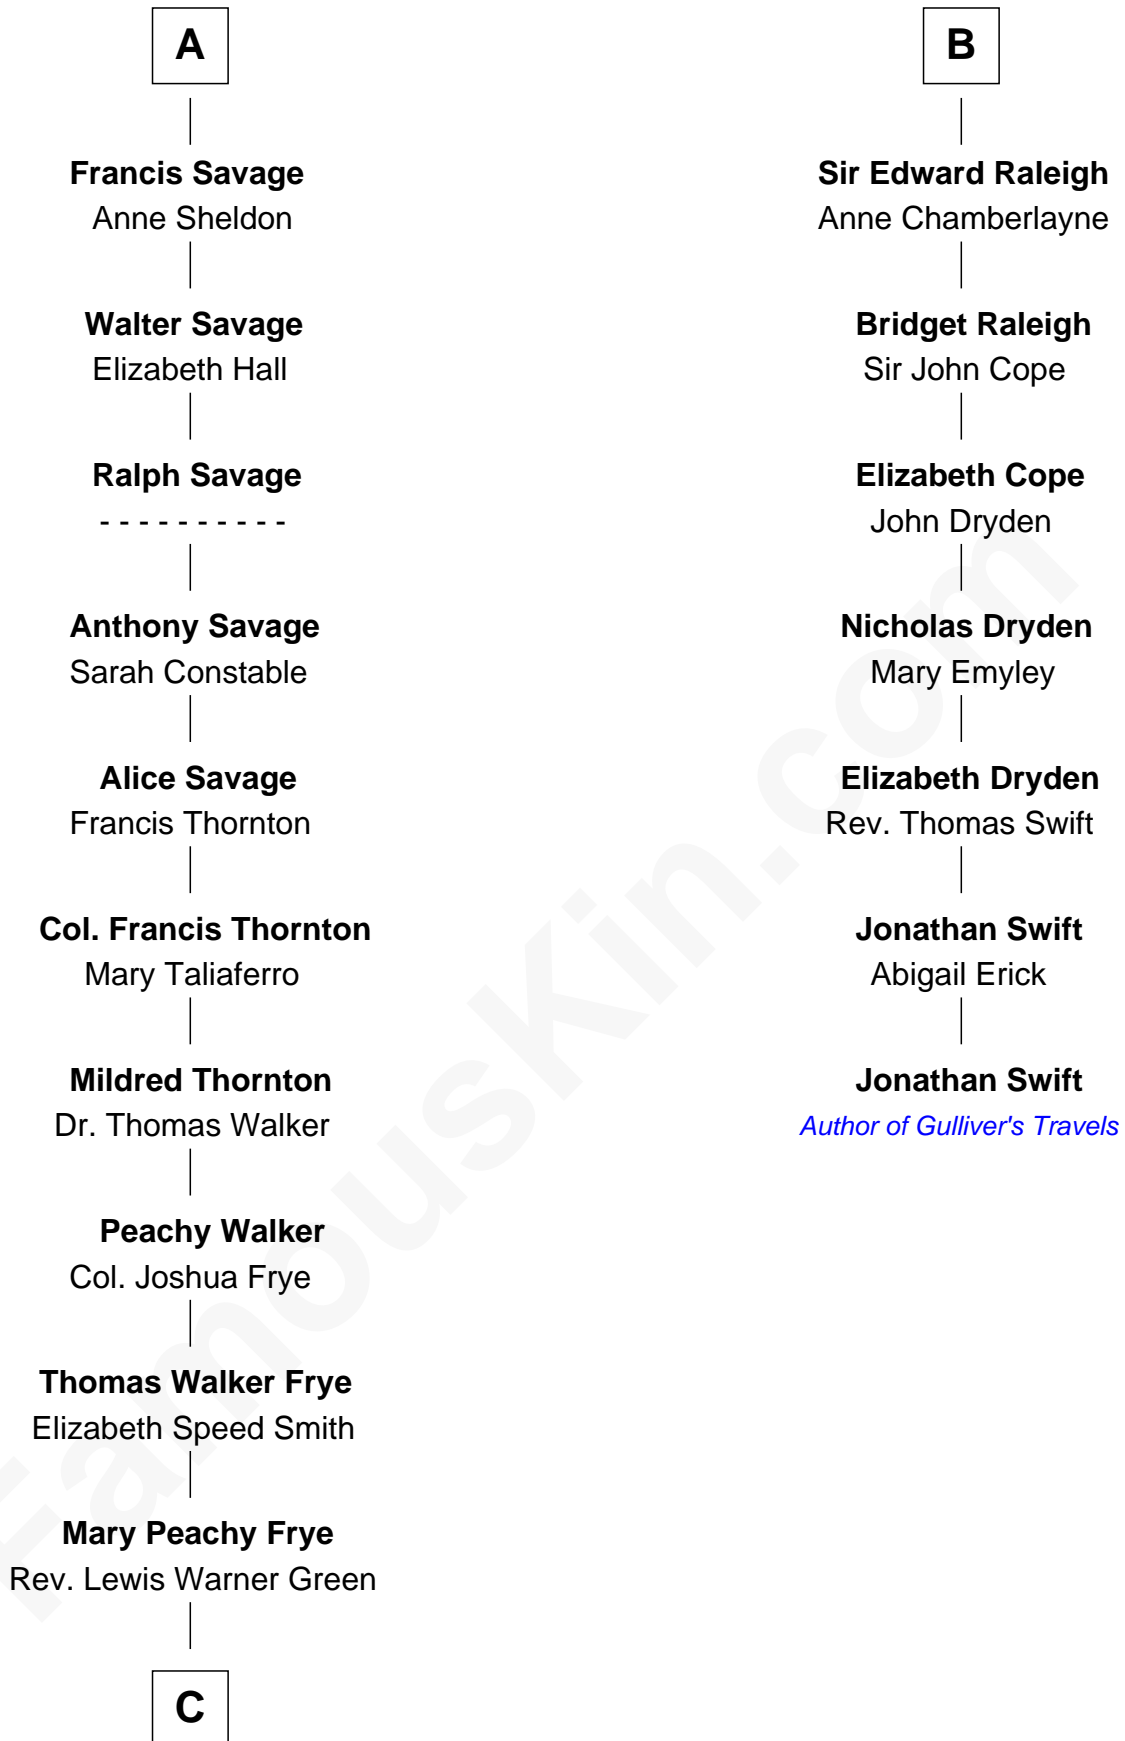

FamousKin.com Relationship Chart of

Adlai Stevenson II

31st Governor of Illinois

13th cousin 6 times removed of

Jonathan Swift

Author of Gulliver's Travels

Humphrey de Bohun

Elizabeth Plantagenet

Sir William de Bohun
Elizabeth de Badlesmere

Elizabeth de Bohun
Sir Richard Fitzalan

Elizabeth Fitzalan
Sir Robert Goushill

Joan Goushill
Sir Thomas Stanley

Katherine Stanley
Sir John Savage

Sir Christopher Savage
Anne Stanley

Sir Christopher Savage
Anne Lygon

A

Eleanor de Bohun
Sir James le Boteler

Pernel le Boteler
Sir Gilbert Talbot

Sir Richard Talbot
Ankaret le Strange

Mary Talbot
Sir Thomas Greene

Sir Thomas Greene
Phillippa Ferrers

Elizabeth Greene
William Raleigh

Sir Edward Raleigh
Margaret Verney

B

C

—
Letitia Green
Adlai Ewing Stevenson

—
Lewis Green Stevenson
Helen Louise Davis

—
Adlai Stevenson II
31st Governor of Illinois

FamousKin.com