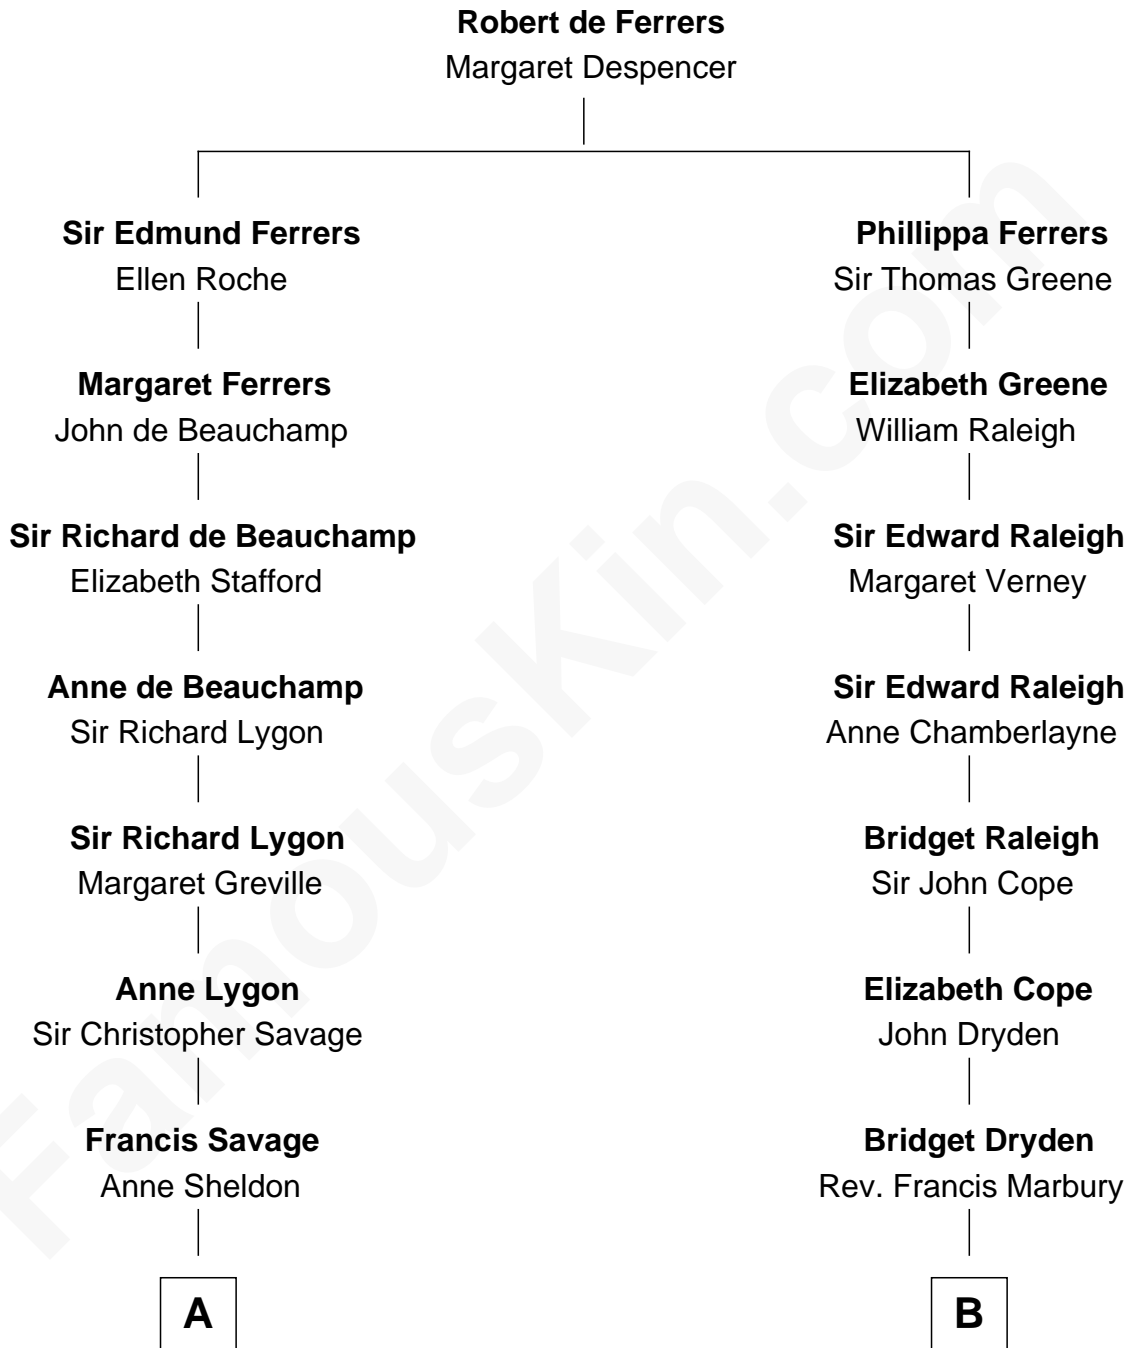

# FamousKin.com Relationship Chart of

**Adlai Stevenson II**  
31st Governor of Illinois

18th cousin of

**Erskine Childers**  
4th President of Ireland

FamousKin.com