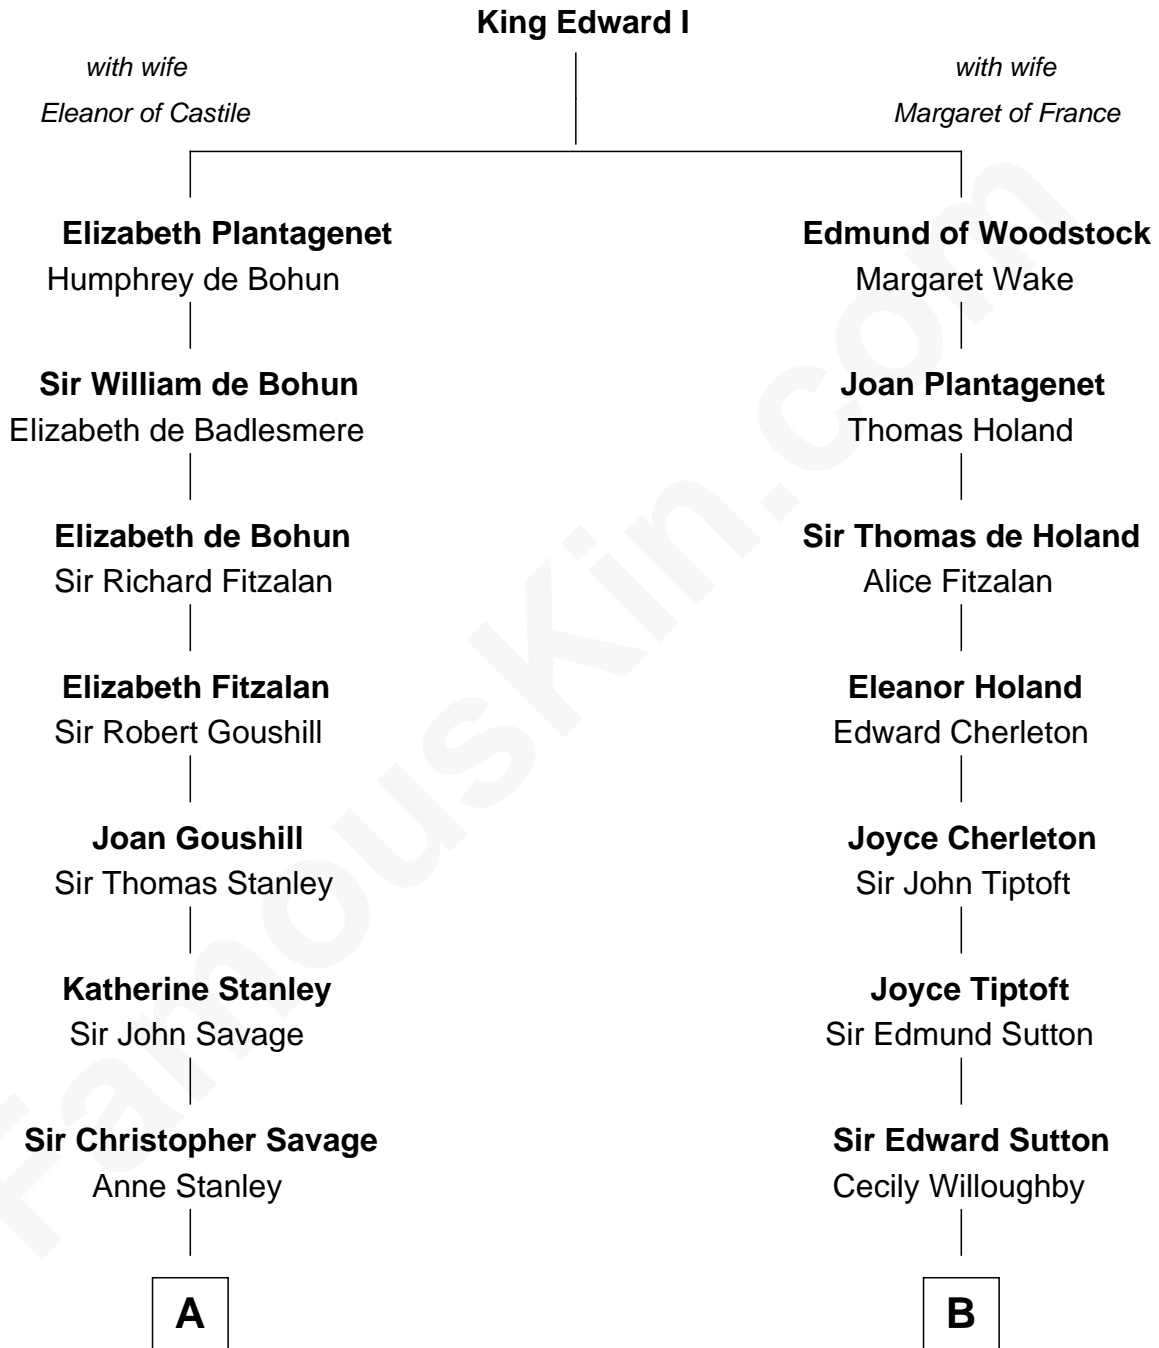

FamousKin.com
Relationship Chart of
Adlai Stevenson II
31st Governor of Illinois

20th cousin 1 time removed of

Alan Ladd
Movie Actor

C

Mary Peachy Frye
Rev. Lewis Warner Green

Letitia Green
Adlai Ewing Stevenson

Lewis Green Stevenson
Helen Louise Davis

Adlai Stevenson II
31st Governor of Illinois

D

Josiah Ladd
Nancy Ladd

Alvaro Ladd
Nancy Shotwell

Oscar F. Ladd
Julia Henrietta Meigs

Alan Harwood Ladd
Selina Raleigh