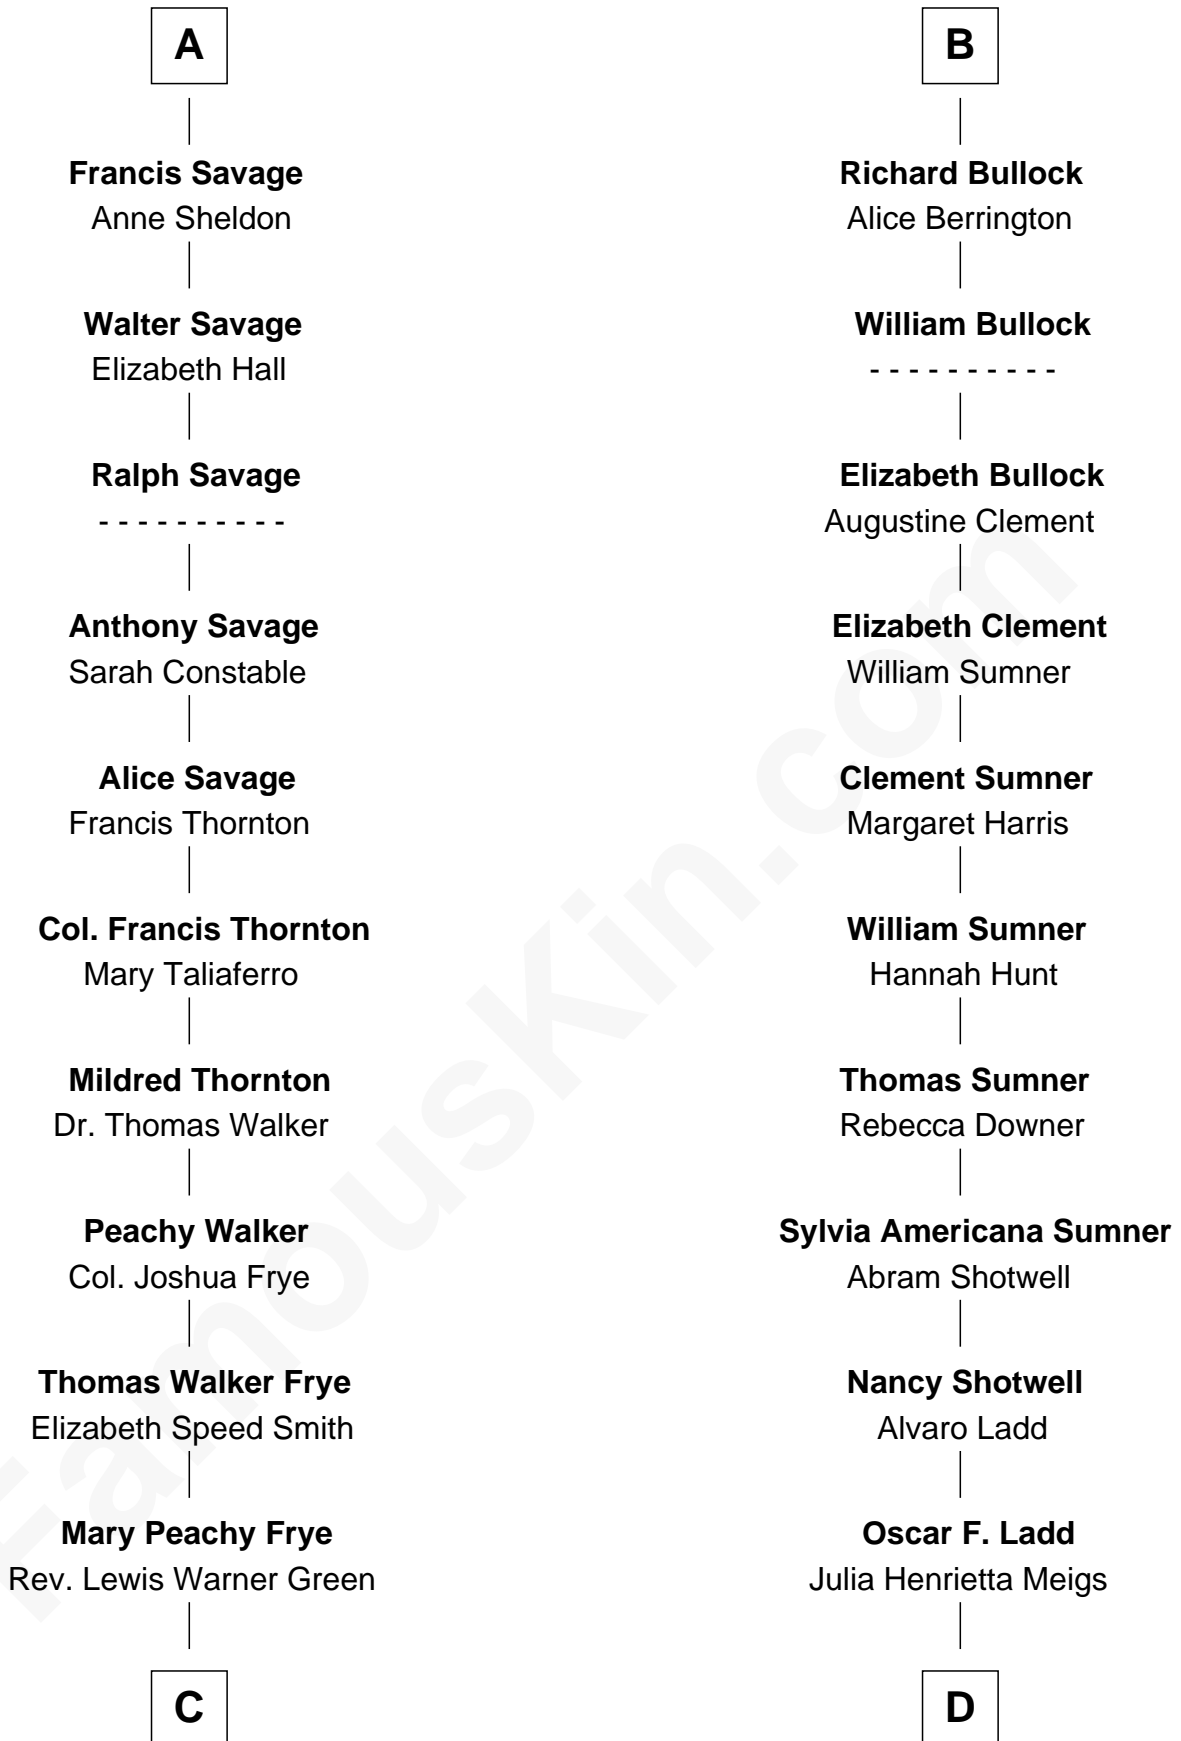

# FamousKin.com Relationship Chart of

**Adlai Stevenson II**

*31st Governor of Illinois*

18th cousin 1 time removed of

**Alan Ladd**

*Movie Actor*

**Bartholomew de Badlesmere**

Margaret de Clare

**Elizabeth de Badlesmere**

Sir William de Bohun

**Elizabeth de Bohun**

Sir Richard Fitzalan

**Elizabeth Fitzalan**

Sir Robert Goushill

**Joan Goushill**

Sir Thomas Stanley

John de Vere

**Aubrey de Vere**

Alice FitzWalter

**Sir Richard de Vere**

Alice Sergeaux

**Sir John de Vere**

Elizabeth Howard

**Joan de Vere**

Sir William Norreys

**Margaret Norreys**

Gilbert Bullock

**Thomas Bullock**

Alice Kingsmill

**B**

FamousKin.com