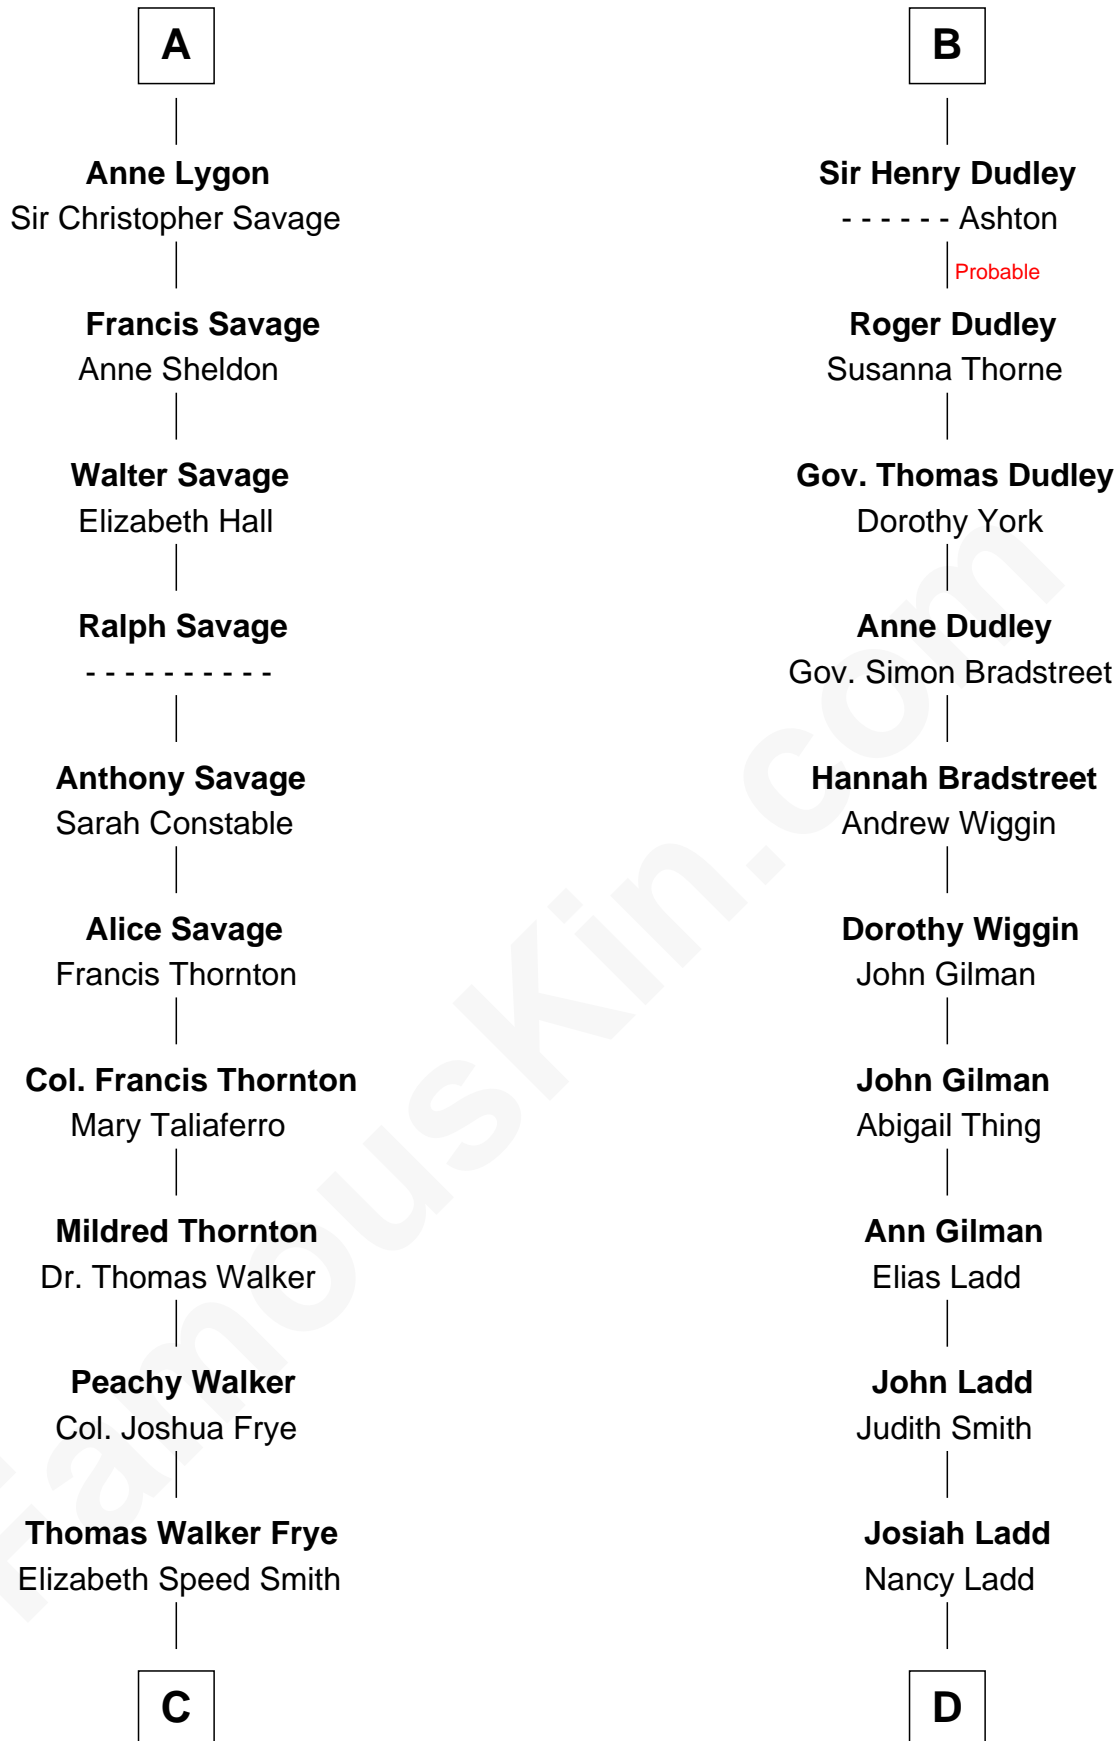

# FamousKin.com Relationship Chart of

**Adlai Stevenson II**  
31st Governor of Illinois

20th cousin of

**Alan Ladd**  
Movie Actor

**C**

**Mary Peachy Frye**  
Rev. Lewis Warner Green

**Letitia Green**  
Adlai Ewing Stevenson

**Lewis Green Stevenson**  
Helen Louise Davis

**Adlai Stevenson II**  
*31st Governor of Illinois*

**D**

**Alvaro Ladd**  
Nancy Shotwell

**Oscar F. Ladd**  
Julia Henrietta Meigs

**Alan Harwood Ladd**  
Selina Raleigh