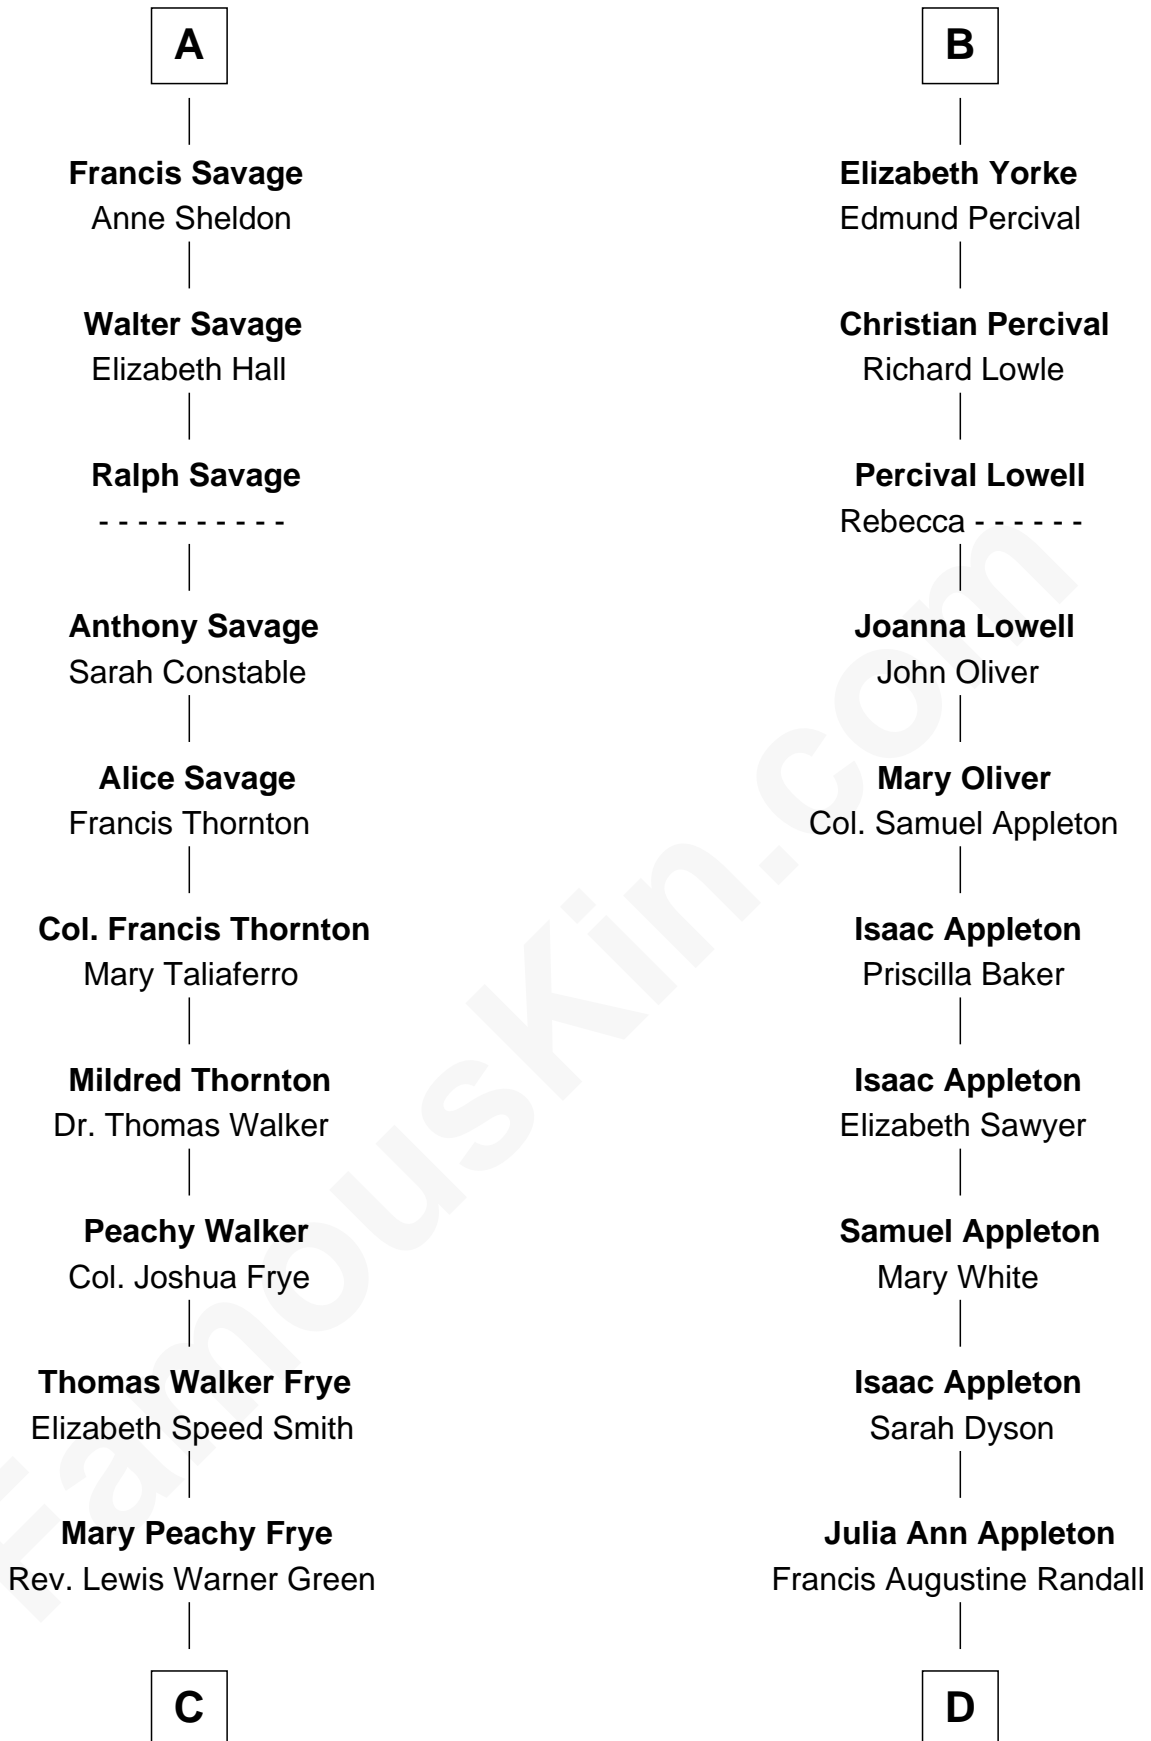

FamousKin.com Relationship Chart of

Adlai Stevenson II

31st Governor of Illinois

19th cousin 2 times removed of

James Spader

TV and Movie Actor

Humphrey de Bohun

Elizabeth Plantagenet

Sir William de Bohun
Elizabeth de Badlesmere

Elizabeth de Bohun
Sir Richard Fitzalan

Elizabeth Fitzalan
Sir Robert Goushill

Joan Goushill
Sir Thomas Stanley

Katherine Stanley
Sir John Savage

Sir Christopher Savage
Anne Stanley

Sir Christopher Savage
Anne Lygon

A

Margaret de Bohun
Sir Hugh de Courtnay

Elizabeth de Courtnay
Sir Andrew Luttrell

Sir Hugh Luttrell
Catherine de Beaumont

Sir John Luttrell
Margaret Touchet

Sir James Luttrell
Elizabeth Courtnay

Sir Hugh Luttrell
Margaret Hill

Eleanor Luttrell
Roger Yorke

B

C

Letitia Green
Adlai Ewing Stevenson

Lewis Green Stevenson
Helen Louise Davis

Adlai Stevenson II
31st Governor of Illinois

D