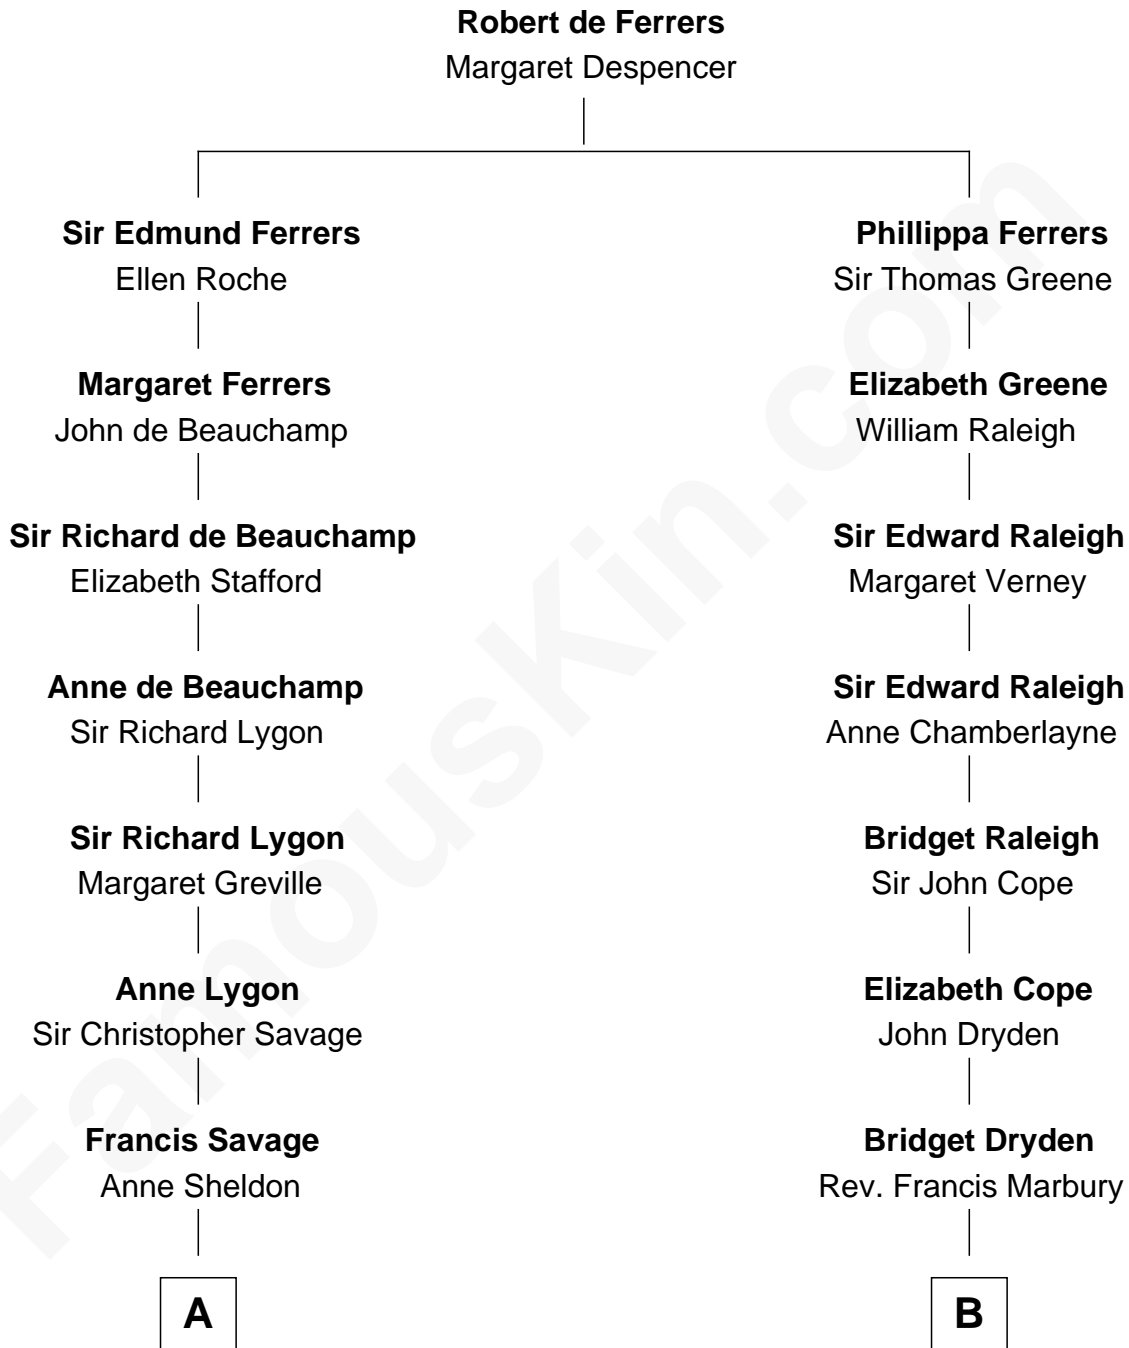

# FamousKin.com Relationship Chart of

**Adlai Stevenson II**

*31st Governor of Illinois*

18th cousin 2 times removed of

**Elisabeth Shue**

*TV and Movie Actress*

**C**

**Lewis Green Stevenson**

Helen Louise Davis

**Adlai Stevenson II**

*31st Governor of Illinois*

**D**

**Alexander Hunter Gunn**

Harriet Grace Brewster Willcox

**Mary Brewster Gunn**

Adoniram Judson Wells

**Anne Brewster Wells**

James William Shue

**Elisabeth Shue**

*TV and Movie Actress*

FamousKin.com