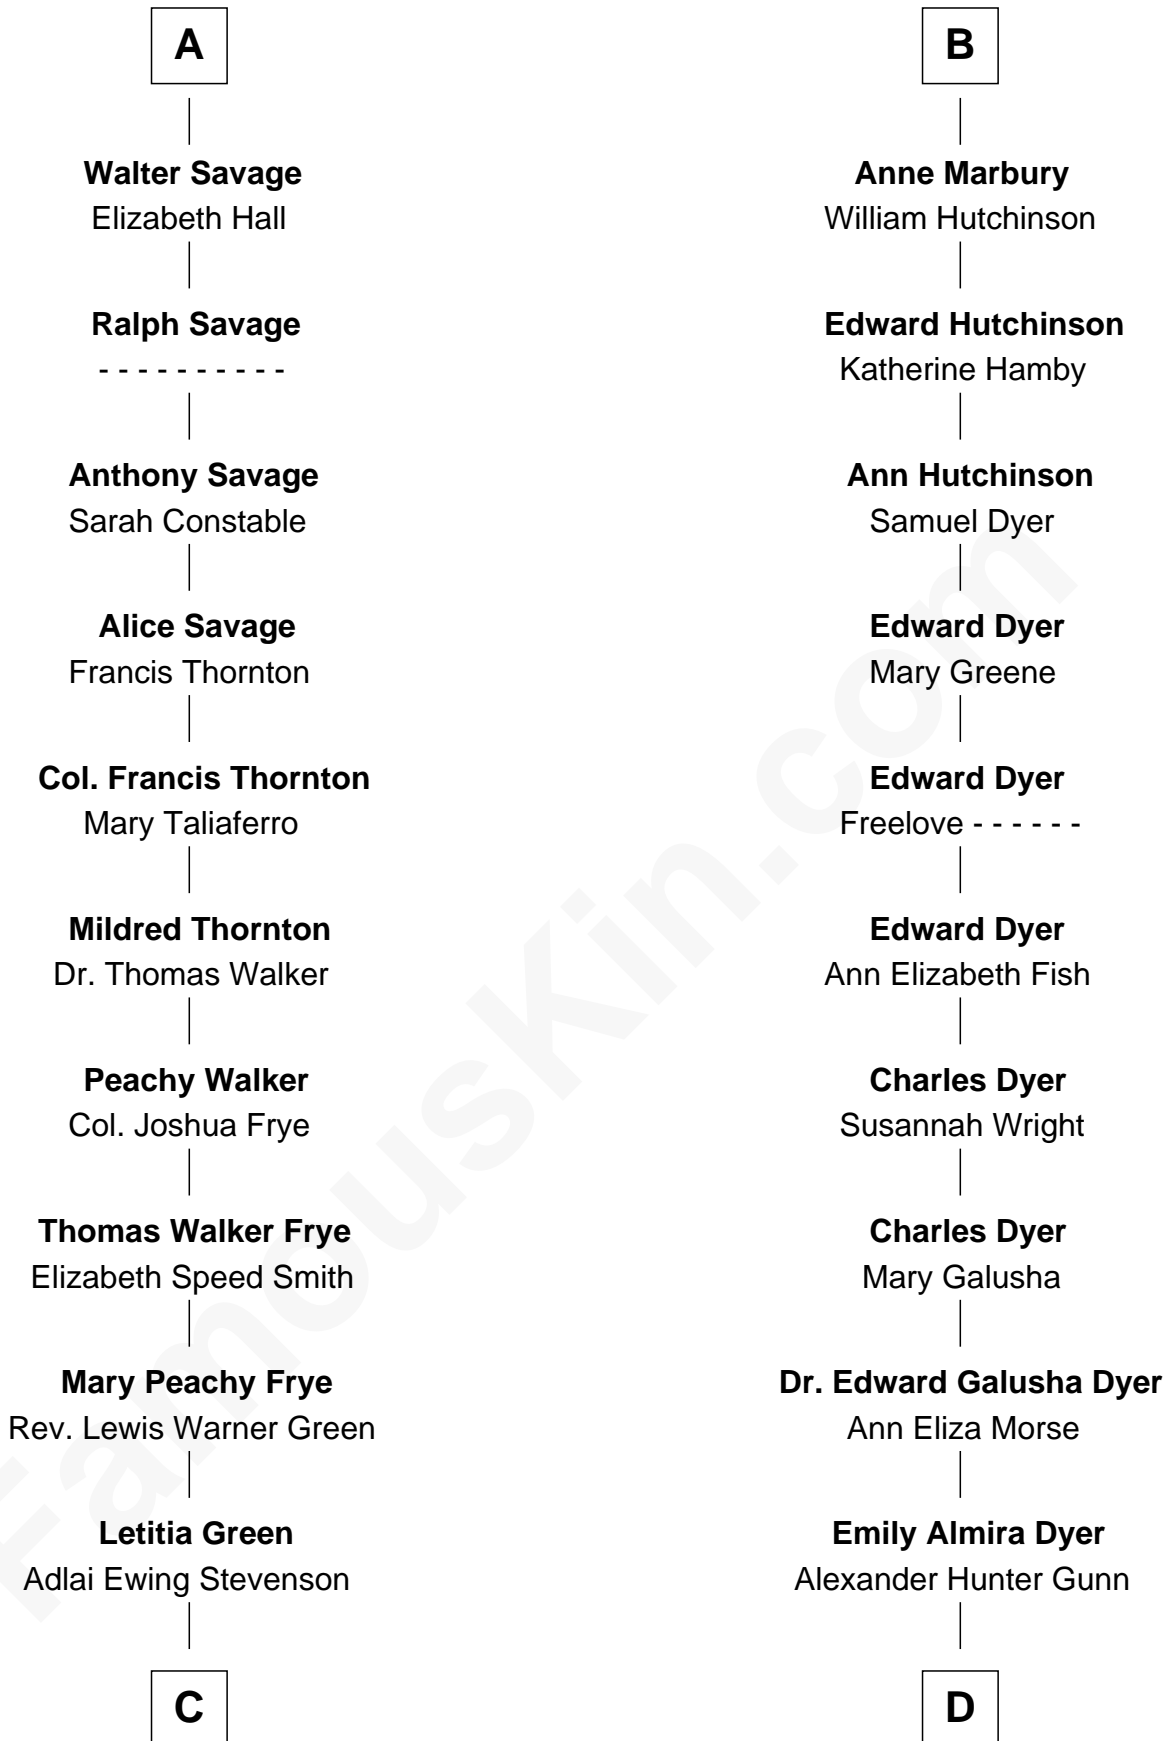

# FamousKin.com Relationship Chart of

**Adlai Stevenson II**

*31st Governor of Illinois*

18th cousin 2 times removed of

**Elisabeth Shue**

*TV and Movie Actress*

**C**

**Lewis Green Stevenson**

Helen Louise Davis

**Adlai Stevenson II**

*31st Governor of Illinois*

**D**

**Alexander Hunter Gunn**

Harriet Grace Brewster Willcox

**Mary Brewster Gunn**

Adoniram Judson Wells

**Anne Brewster Wells**

James William Shue

**Elisabeth Shue**

*TV and Movie Actress*

FamousKin.com