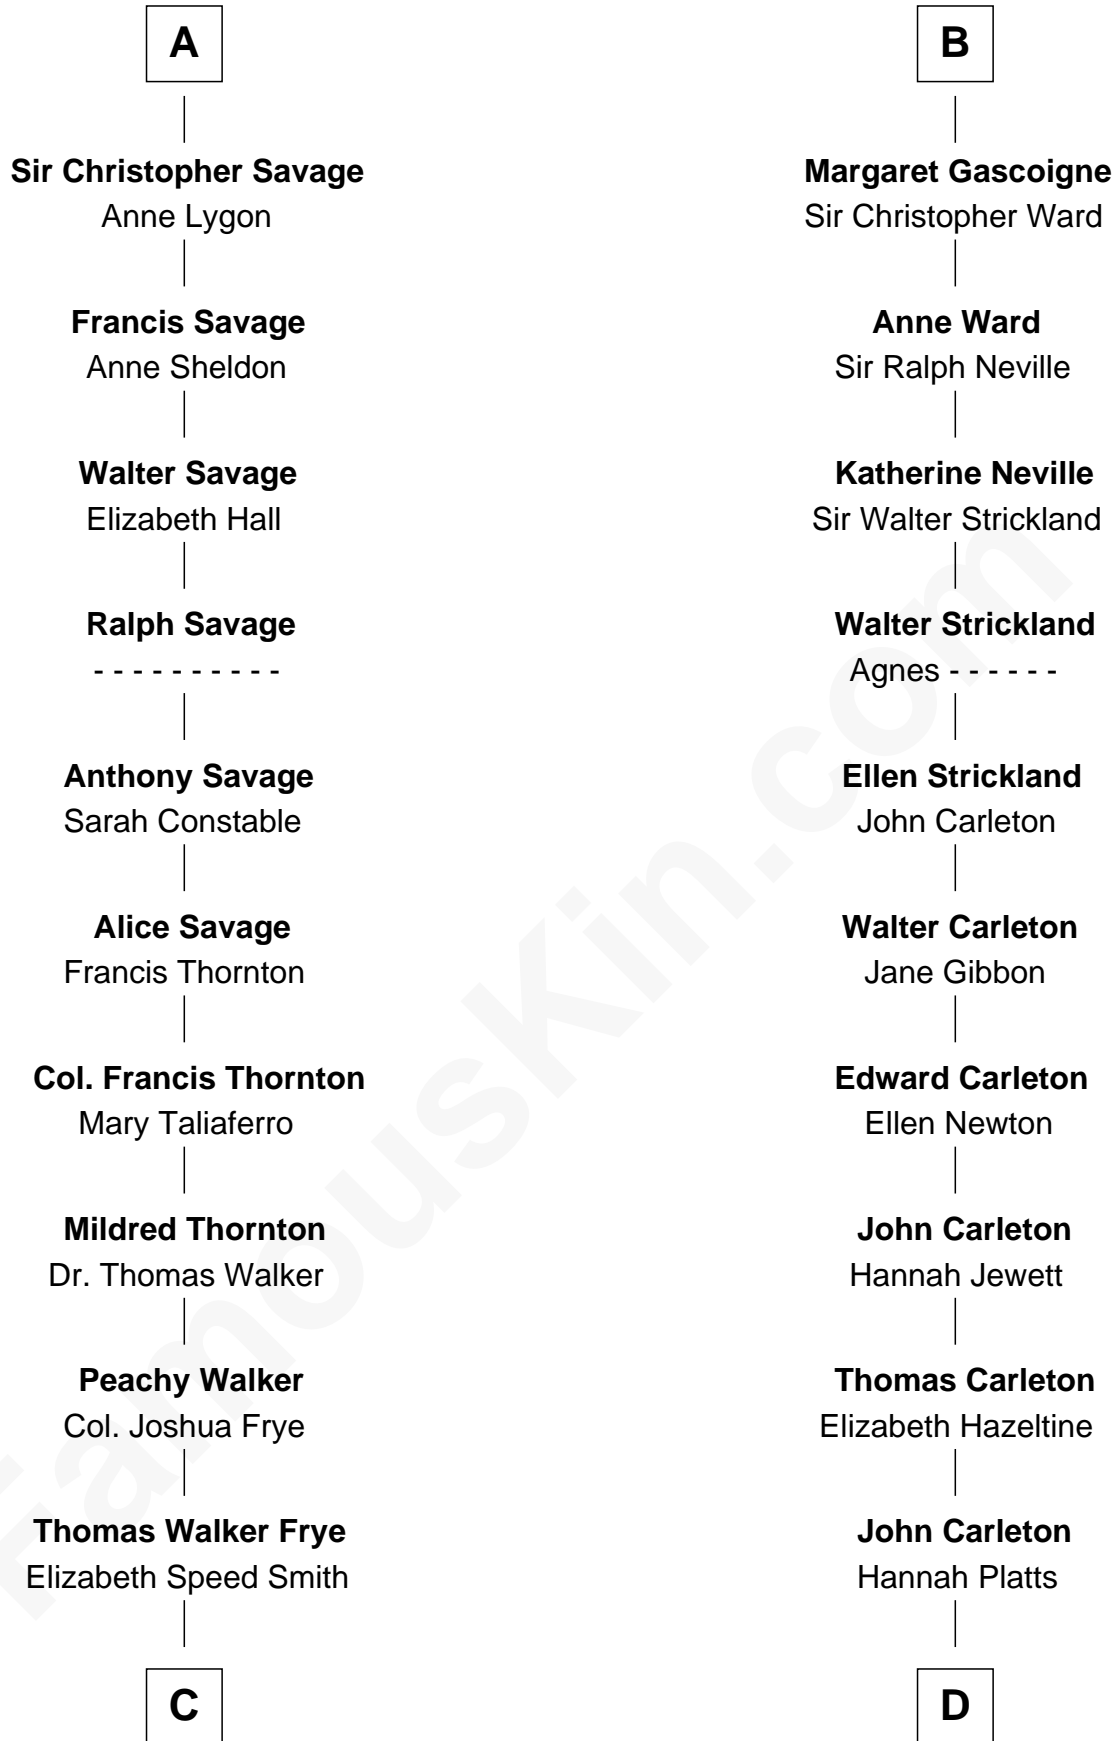

# FamousKin.com Relationship Chart of

**Adlai Stevenson II**  
31st Governor of Illinois

20th cousin of

**Charles A. Pillsbury**  
Co-Founder of C.A. Pillsbury Co.

**C**

**Mary Peachy Frye**  
Rev. Lewis Warner Green

**Letitia Green**  
Adlai Ewing Stevenson

**Lewis Green Stevenson**  
Helen Louise Davis

**Adlai Stevenson II**  
*31st Governor of Illinois*

**D**

**Moses Carleton**  
Margaret Sprake

**Henry Carleton**  
Polly Greeley