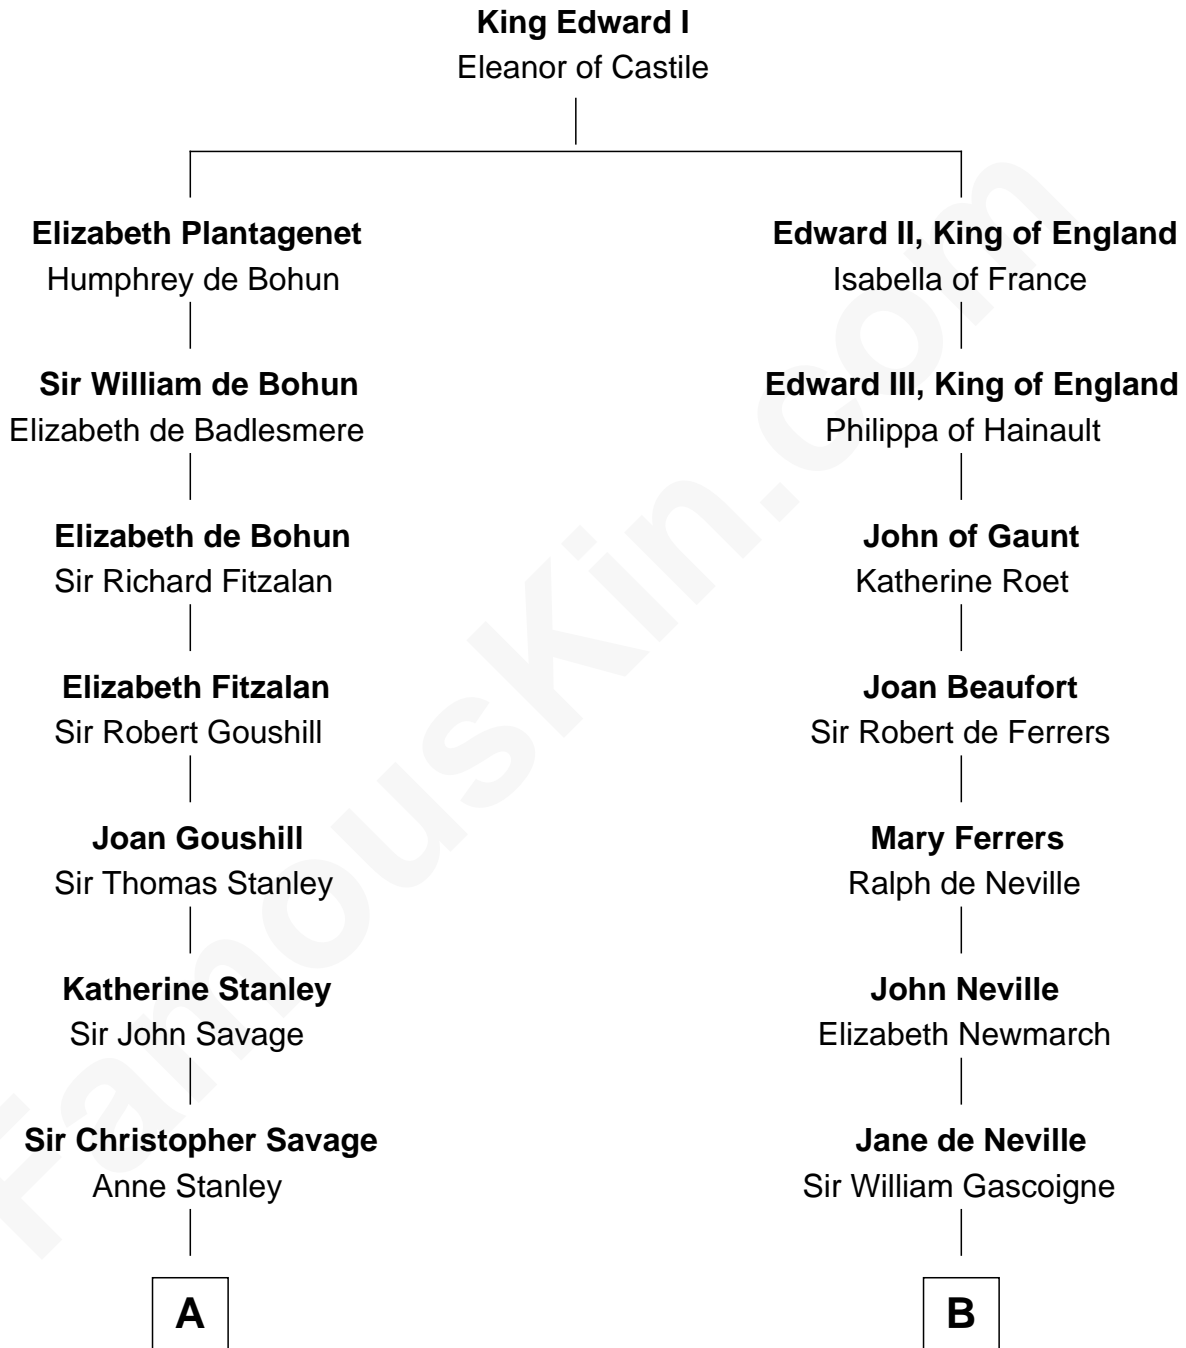

# FamousKin.com Relationship Chart of

**Adlai Stevenson II**  
31st Governor of Illinois

20th cousin of

**Charles A. Pillsbury**  
Co-Founder of C.A. Pillsbury Co.

**C**

**Mary Peachy Frye**  
Rev. Lewis Warner Green

**Letitia Green**  
Adlai Ewing Stevenson

**Lewis Green Stevenson**  
Helen Louise Davis

**Adlai Stevenson II**  
*31st Governor of Illinois*

**D**

**Moses Carleton**  
Margaret Sprake

**Henry Carleton**  
Polly Greeley