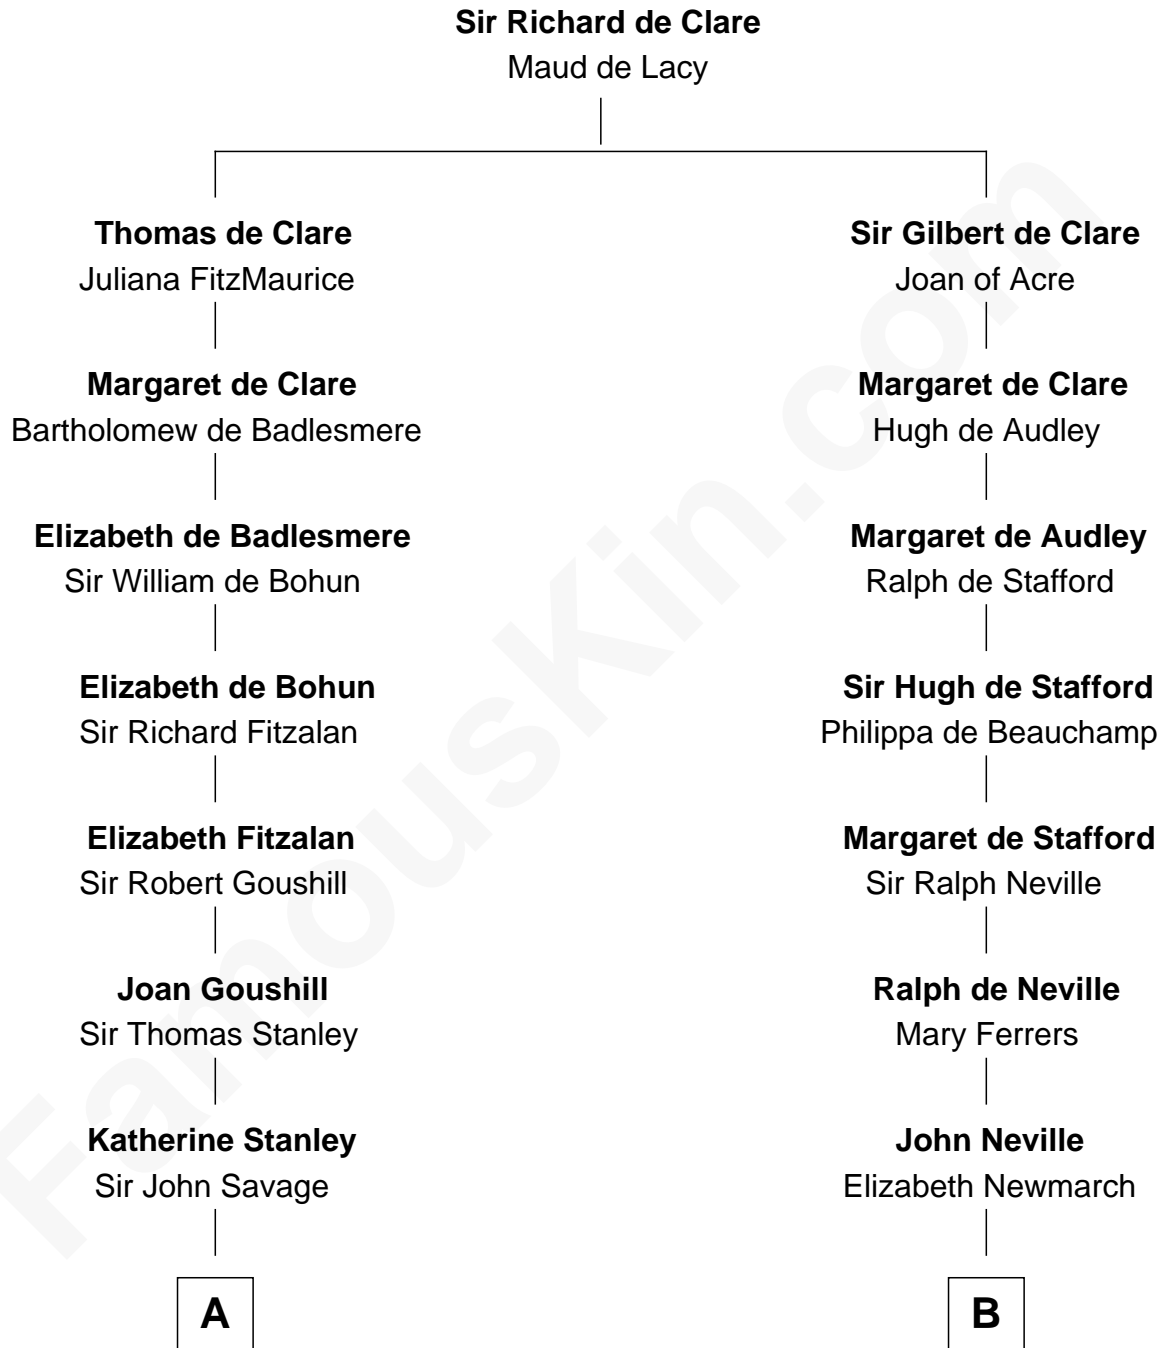

FamousKin.com Relationship Chart of

Adlai Stevenson II
31st Governor of Illinois

21st cousin of

Charles A. Pillsbury
Co-Founder of C.A. Pillsbury Co.

C

Thomas Walker Frye
Elizabeth Speed Smith

Mary Peachy Frye
Rev. Lewis Warner Green

Letitia Green
Adlai Ewing Stevenson

Lewis Green Stevenson
Helen Louise Davis

Adlai Stevenson II
31st Governor of Illinois

D

John Carleton
Hannah Platts

Moses Carleton
Margaret Sprake

Henry Carleton
Polly Greeley