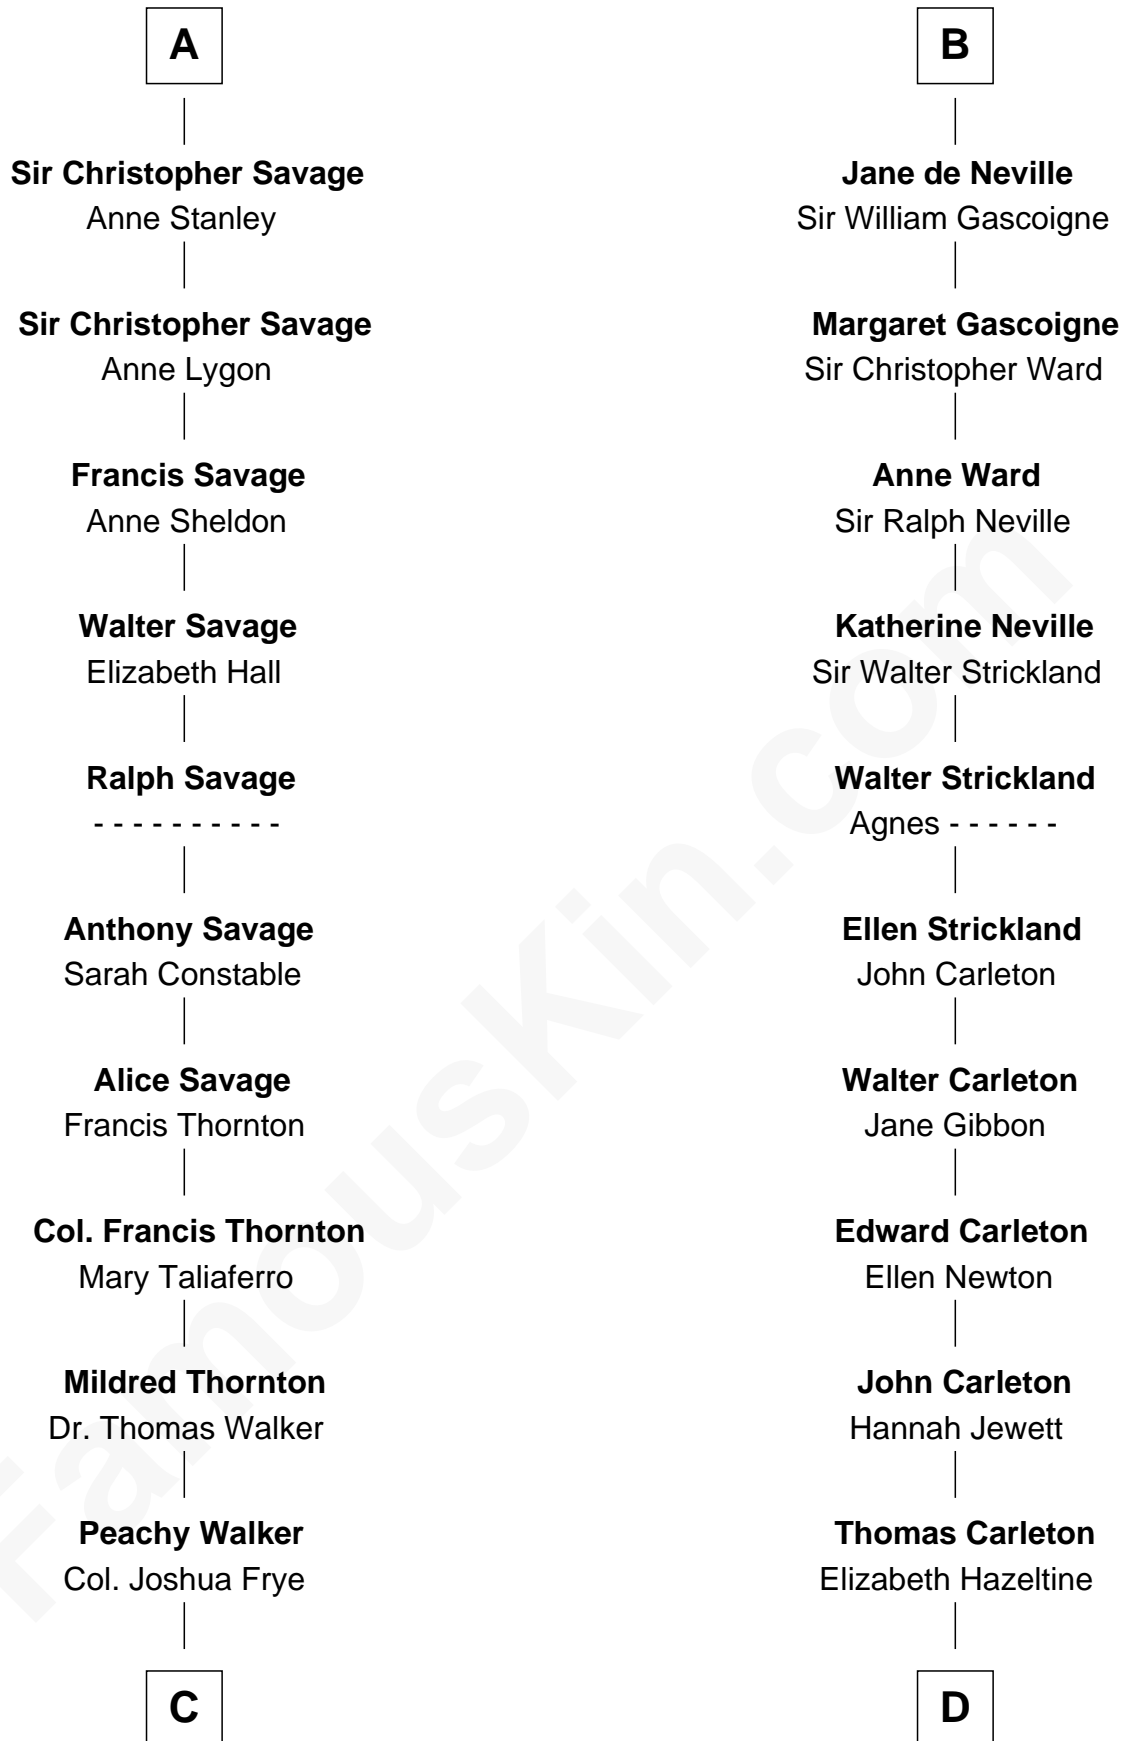

FamousKin.com Relationship Chart of

Adlai Stevenson II
31st Governor of Illinois

21st cousin of

Charles A. Pillsbury
Co-Founder of C.A. Pillsbury Co.

C

Thomas Walker Frye
Elizabeth Speed Smith

Mary Peachy Frye
Rev. Lewis Warner Green

Letitia Green
Adlai Ewing Stevenson

Lewis Green Stevenson
Helen Louise Davis

Adlai Stevenson II
31st Governor of Illinois

D

John Carleton
Hannah Platts

Moses Carleton
Margaret Sprake

Henry Carleton
Polly Greeley